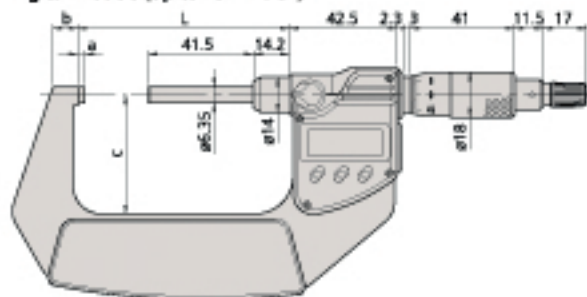

Digital models (up to 75mm / 3")

Analog models (up to 50mm / 2")

Analog models (over 50mm)

Digital models (over 100mm / 4")

Range	L	A	B	C	Massg
0-25mm/ 0-1"	58.2	2.5	7.3	32	330
25-50mm/ 1-2"	83.2	2.5	10.1	47	470
50-75mm/ 2-3"	108.2	2.5	11.5	60	625
75-100mm/ 3-4"	105.3	2.8	14.1	57	460
0-25mm*/ 4-5"	30	2.5	5	25.8	270
25-50mm*/ 5-6"	55	2.5	8	32.3	310
50-75mm*/ 6-7"	80.3	2.8	10.3	45	430
75-100mm*/ 7-8"	105.3	2.8	10.7	58	580
*Analog model					