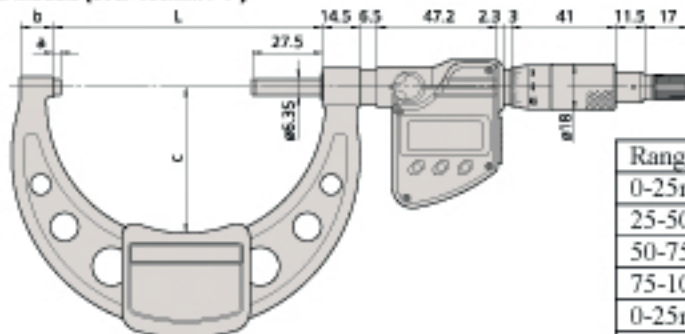

Digital models (up to 75mm / 3")

Analog models (up to 50mm / 2")

Analog models (over 50mm)

Digital models (over 100mm / 4")

Range	L	A	B	C	Massg
0-25mm/ 0-1"	58.2	2.5	7.3	32	330
25-50mm/ 1-2"	83.2	2.5	10.1	47	470
50-75mm/ 2-3"	108.2	2.5	11.5	60	625
75-100mm/ 3-4"	105.3	2.8	14.1	57	460
0-25mm*/ 4-5"	30	2.5	5	25.8	270
25-50mm*/ 5-6"	55	2.5	8	32.3	310
50-75mm*/ 6-7"	80.3	2.8	10.3	45	430
75-100mm*/ 7-8"	105.3	2.8	10.7	58	580
*Analog model					