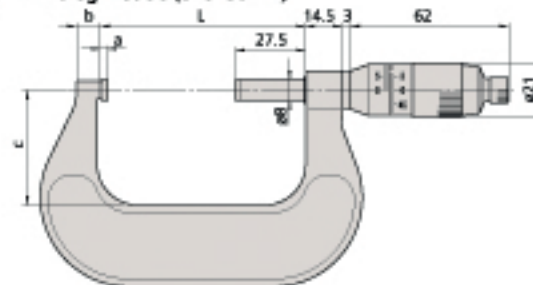

Digital models (up to 75mm / 3")

Analog models (up to 50mm / 2")

Analog models (over 50mm)

Digital models (over 100mm / 4")

Range	L	A	B	C	Massg
0-25mm/ 0-1"	58.2	2.5	7.3	32	330
25-50mm/ 1-2"	83.2	2.5	10.1	47	470
50-75mm/ 2-3"	108.2	2.5	11.5	60	625
75-100mm/ 3-4"	105.3	2.8	14.1	57	460
0-25mm*/ 4-5"	30	2.5	5	25.8	270
25-50mm*/ 5-6"	55	2.5	8	32.3	310
50-75mm*/ 6-7"	80.3	2.8	10.3	45	430
75-100mm*/ 7-8"	105.3	2.8	10.7	58	580
*Analog model					

Rely on premium measuring tools by Mitutoyo if you're looking for quality and efficiency.