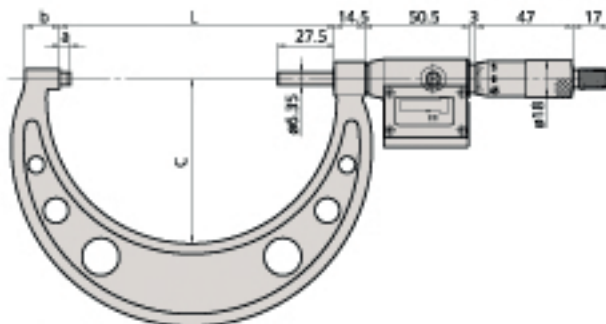

Models up to 100mm / 4"

Models over 100mm / 4"

Unit: mm

Range	L	a	b	c	Mass(g)
0-25mm / 0-1"	30	2.5	5	26	224
25-50 mm / 1-2"	55	2.5	8	32	275
50-75 mm / 2-3"	80	2.5	9	45	379
75-100 mm / 3-4"	105	2.5	9	57	489
100-125 mm / 4-5"	132.8	5.3	17	79	670
125-150 mm / 5-6"	458.2	5.7	19	94	824
150-175 mm / 6-7"	183.6	6.1	19	106	885
175-200 mm / 7-8"	208.8	6.3	18	118	1045
200-225 mm / 8-9"	234.2	6.7	17	130	1175
225-250 mm/9-10"	258.0	5.5	18	143	1325

Note: The shape of the thimble changes
On the model with Friction Thimble.

Looking for dependable measuring tools? Rely on Mitutoyo for quality and long-lasting products.