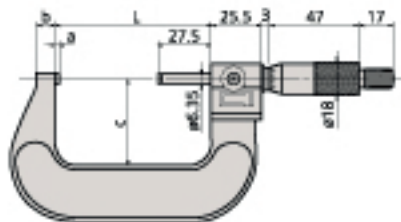

Models up to 100mm / 4"

Models over 100mm / 4"

Unit: mm

Range	L	a	b	c	Mass(g)
0-25mm / 0-1"	30	2.5	5	26	224
25-50 mm / 1-2"	55	2.5	8	32	275
50-75 mm / 2-3"	80	2.5	9	45	379
75-100 mm / 3-4"	105	2.5	9	57	489
100-125 mm / 4-5"	132.8	5.3	17	79	670
125-150 mm / 5-6"	458.2	5.7	19	94	824
150-175 mm / 6-7"	183.6	6.1	19	106	885
175-200 mm / 7-8"	208.8	6.3	18	118	1045
200-225 mm / 8-9"	234.2	6.7	17	130	1175
225-250 mm/9-10"	258.0	5.5	18	143	1325

Note: The shape of the thimble changes
On the model with Friction Thimble.

Looking for dependable measuring tools? Rely on Mitutoyo for quality and long-lasting products.