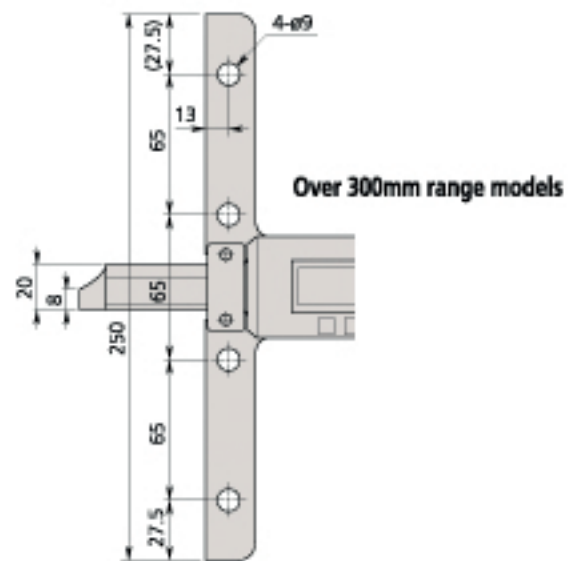

Up to 300mm range models

Range	L	Base thickness
0-150mm	237 mm	6 mm
0-200mm	287 mm	6 mm
0-300mm	403 mm	6 mm
0-450mm	635 mm	10 mm
0-600mm	785 mm	10 mm
0-750mm	935 mm	10 mm
0-1000mm	1200 mm	10 mm

Over 300mm range models