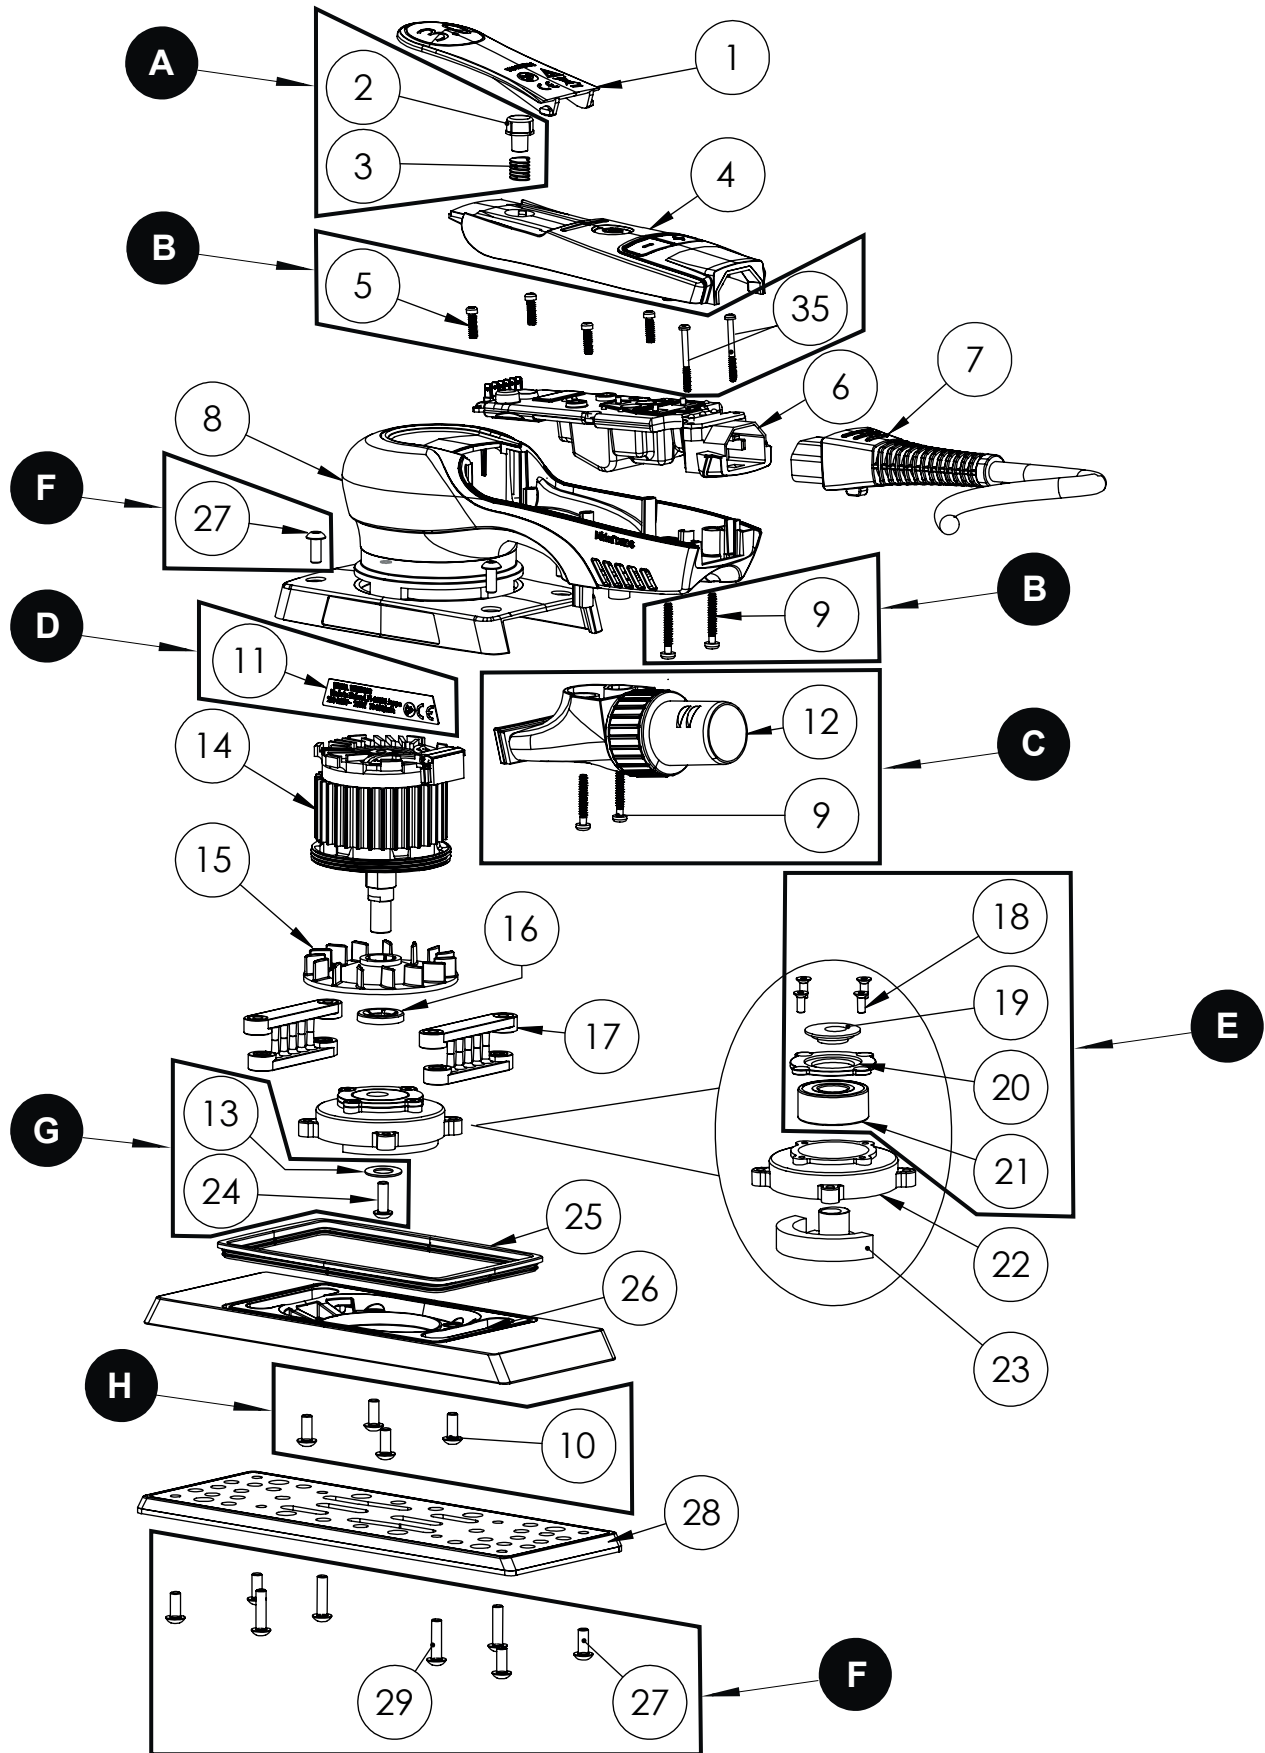

Exploded view of DEOS 70 x 198 mm & 81 x 133 mm (100–120 V)

S/N from: 20125XXXXX001

S/N to: -

DEOS 70x198mm & 81x133mm Spare Part kits (100-120V)

Electrical tool must be serviced by a qualified repair person and in accordance with national requirements.

Separate spare parts on next page.

DEOS 70x198mm & 81x133mm Spare Parts (100-120V)

Mirka code	Item	Description	Kit	Qty	Tightening torque
MIE3310111	1	Lever 3.0mm		1	
	2	Start Button	A	1	
	3	Spring	A	1	
MIE6510411	4	Cover Plate		1	
	5	Screws	B	4	
MIE6560611	6	Speed Controller 110V*		1	
MIE9017211	7	Rewireable Mains Cable 4,3 m 100-120 V US		1	
MIE9017311	7	Rewireable Mains Cable 4,3 m 100-120 V UK		1	
MIE3310811	8	Housing		1	
	9	Screws	B, C	4	
	10	Screws	H	4	
	11	Type Label 100-120 V	D	1	
	12	Swivel Exhaust Assembly	C	1	
	13	Washer	G	1	
	14	Motor Assembly 110V*		1	25 Nm
MIE3311511	15	Fan		1	
MIE3361611	16	Pushlock Washer 12mm		1	
MIE3311711	17	Pad Support		2	
	18	Screws	E	4	1 Nm
MIE3311911	19	Dust Shield	E	1	
	20	Bearing Flange	E	1	
	21	Ball Bearing	E	1	
MIE3312211	22	Bearing Housing		1	
MIE3512311	23	Balancing Weight 81x133 mm		1	
MIE3812311	23	Balancing Weight 70x198 mm		1	
	24	Screw	G	1	
MIE3312511	25	Seal		1	
MIE3512611	26	Backing Plate 81x133mm		1	
MIE3812611	26	Backing Plate 70x198mm		1	
	27	Screws	F	8	
8292353011	28	Backing Pad Net 81x133mm Grip 46H Medium		1	
8292383011	28	Backing Pad Net 70x198mm Grip 48H Medium		1	
	29	Screws	F	4	
	35	Screws	B	2	