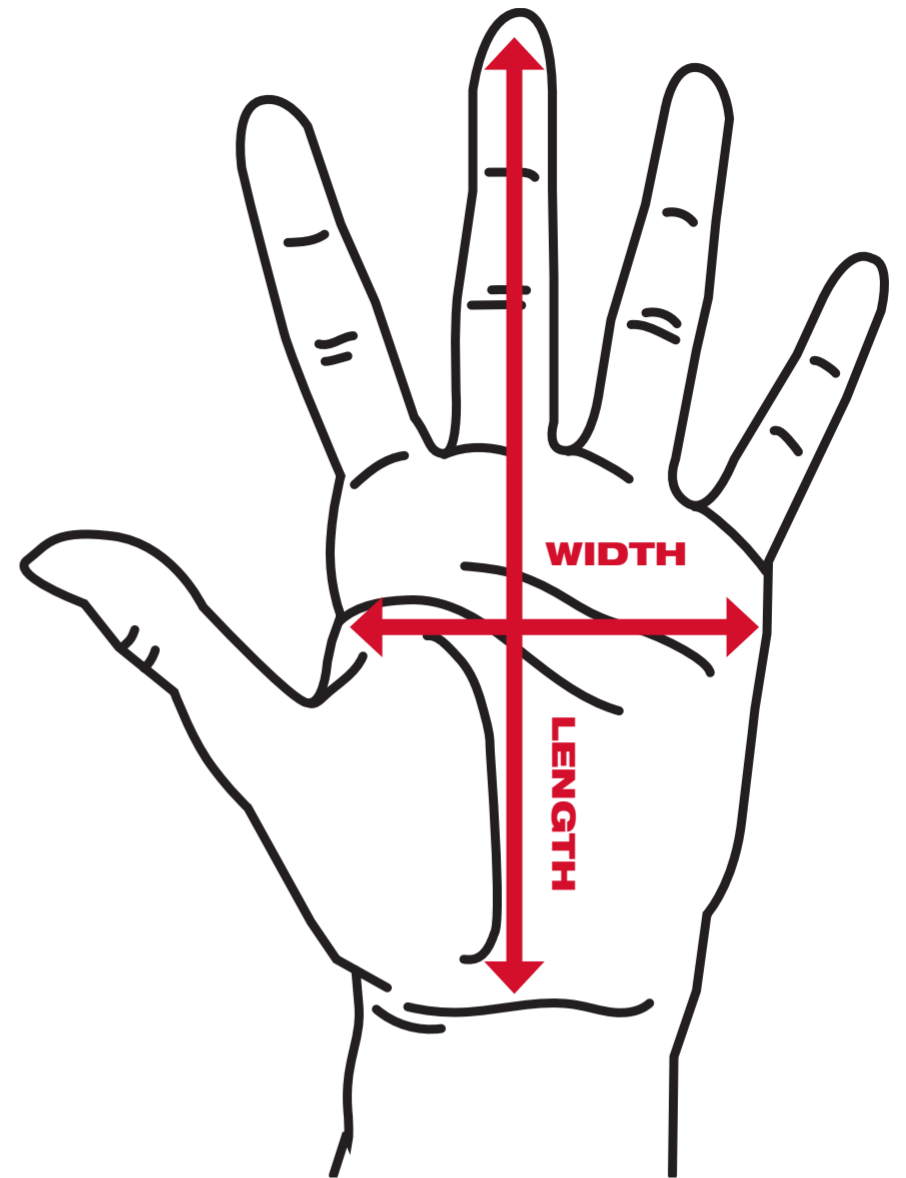

MILWAUKEE[®] DIPPED GLOVES SIZING GUIDE

MEASURE HAND AT SPECIFIED
POINTS AND MATCH MEASUREMENT
TO APPROPRIATE SIZE RANGE.

SIZE	S	M	L	XL	2X
WIDTH (in/cm)	3.30" – 3.61" 8,4 cm – 9,2 cm	3.64" – 3.84" 9,2 cm – 9,8 cm	3.87" – 4.02" 9,8 cm – 10,2 cm	4.10" – 4.31" 10,4 cm – 10,9 cm	4.35" – 4.51" 11 cm – 11,5 cm
LENGTH (in/cm)	6.69" – 7.09" 17 cm – 18 cm	7.20" – 7.50" 18,3 cm – 19 cm	7.53" – 7.73" 19,1 cm – 19,6 cm	7.77" – 7.97" 19,7 cm – 20,2 cm	8.01" – 8.21" 20,3 cm – 20,9 cm