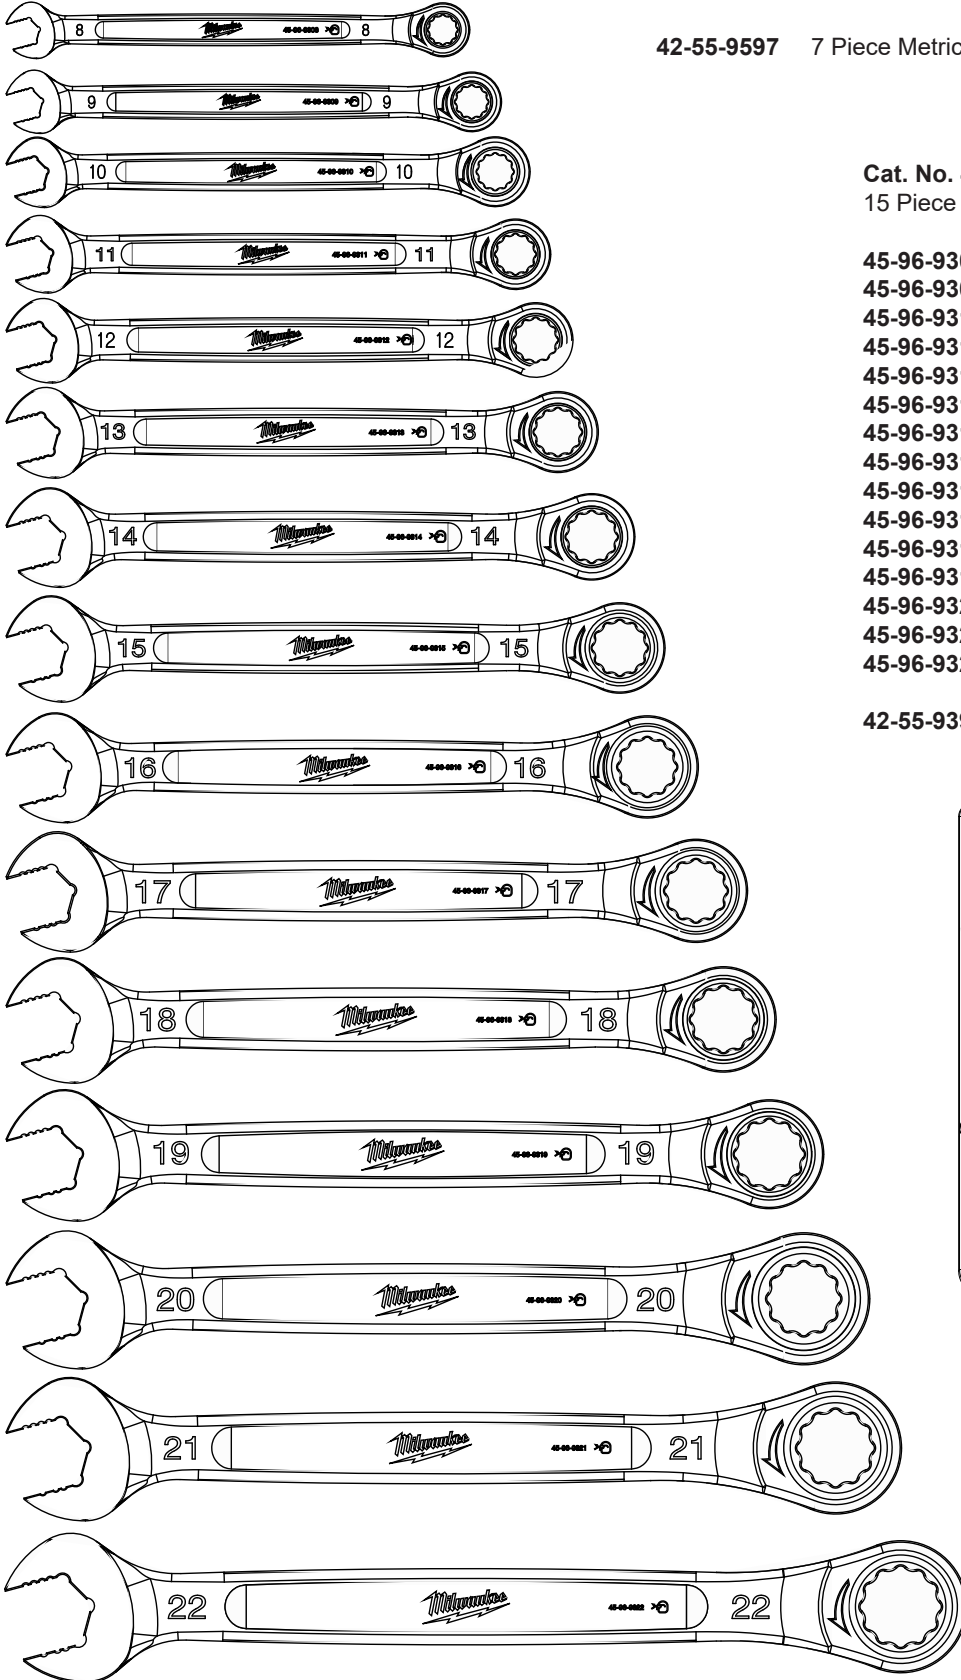

Cat. No. 48-22-9506
7 Piece Metric
Ratcheting Combination Wrench Set

- **45-96-9308** 8mm Ratcheting Combination Wrench
- **45-96-9310** 10mm Ratcheting Combination Wrench
- **45-96-9312** 12mm Ratcheting Combination Wrench
- **45-96-9313** 13mm Ratcheting Combination Wrench
- **45-96-9314** 14mm Ratcheting Combination Wrench
- **45-96-9315** 15mm Ratcheting Combination Wrench
- **45-96-9317** 17mm Ratcheting Combination Wrench

42-55-9597 7 Piece Metric Carrier

Cat. No. 48-22-9516
15 Piece Metric Ratcheting Combination Wrench Set

- **45-96-9308** 8mm Ratcheting Combination Wrench
- **45-96-9309** 9mm Ratcheting Combination Wrench
- **45-96-9310** 10mm Ratcheting Combination Wrench
- **45-96-9311** 11mm Ratcheting Combination Wrench
- **45-96-9312** 12mm Ratcheting Combination Wrench
- **45-96-9313** 13mm Ratcheting Combination Wrench
- **45-96-9314** 14mm Ratcheting Combination Wrench
- **45-96-9315** 15mm Ratcheting Combination Wrench
- **45-96-9316** 16mm Ratcheting Combination Wrench
- **45-96-9317** 17mm Ratcheting Combination Wrench
- **45-96-9318** 18mm Ratcheting Combination Wrench
- **45-96-9319** 19mm Ratcheting Combination Wrench
- **45-96-9320** 20mm Ratcheting Combination Wrench
- **45-96-9321** 21mm Ratcheting Combination Wrench
- **45-96-9322** 22mm Ratcheting Combination Wrench

42-55-9395 15 Piece Metric Ratcheting Combo Tray