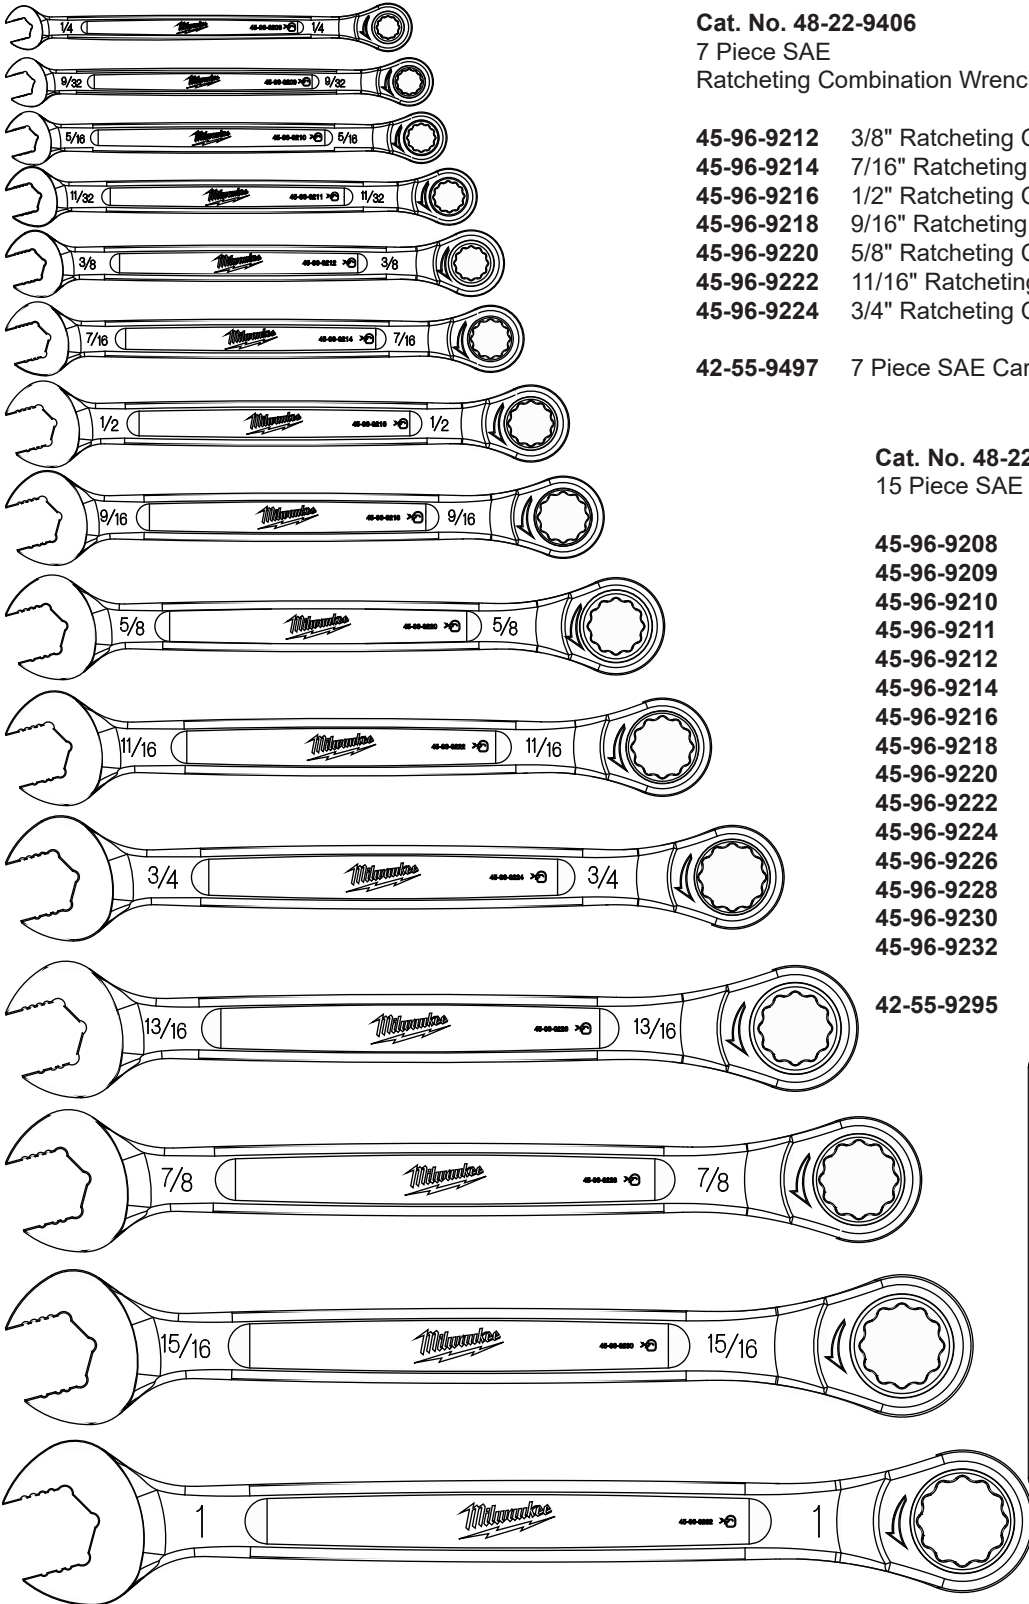

SPECIFY CATALOG NO. AND SERIAL NO. WHEN ORDERING PARTS		REVISED BULLETIN
<b>RATCHETING COMBINATION WRENCH SETS</b>		
<b>CAT. NO.</b>	<b>48-22-9406</b>	7 Piece Ratcheting Combination Wrench Kit - SAE
	<b>48-22-9416</b>	15 Piece Ratcheting Combination Wrench Kit - SAE
	<b>48-22-9506</b>	7 Piece Ratcheting Combination Wrench Kit - Metric
	<b>48-22-9516</b>	15 Piece Ratcheting Combination Wrench Kit - Metric

**Cat. No. 48-22-9406**  
7 Piece SAE  
Ratcheting Combination Wrench Set

- 45-96-9212** 3/8" Ratcheting Combination Wrench
- 45-96-9214** 7/16" Ratcheting Combination Wrench
- 45-96-9216** 1/2" Ratcheting Combination Wrench
- 45-96-9218** 9/16" Ratcheting Combination Wrench
- 45-96-9220** 5/8" Ratcheting Combination Wrench
- 45-96-9222** 11/16" Ratcheting Combination Wrench
- 45-96-9224** 3/4" Ratcheting Combination Wrench

**42-55-9295** 15 Piece SAE Ratcheting Combo Tray

**Cat. No. 48-22-9506**  
 7 Piece Metric  
 Ratcheting Combination Wrench Set

- 45-96-9308** 8mm Ratcheting Combination Wrench
- 45-96-9310** 10mm Ratcheting Combination Wrench
- 45-96-9312** 12mm Ratcheting Combination Wrench
- 45-96-9313** 13mm Ratcheting Combination Wrench
- 45-96-9314** 14mm Ratcheting Combination Wrench
- 45-96-9315** 15mm Ratcheting Combination Wrench
- 45-96-9317** 17mm Ratcheting Combination Wrench