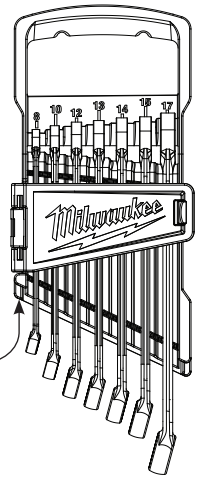

Cat. No. 48-22-9506
7 Piece Metric
Ratcheting Combination Wrench Set

- **45-96-9308** 8mm Ratcheting Combination Wrench
- **45-96-9310** 10mm Ratcheting Combination Wrench
- **45-96-9312** 12mm Ratcheting Combination Wrench
- **45-96-9313** 13mm Ratcheting Combination Wrench
- **45-96-9314** 14mm Ratcheting Combination Wrench
- **45-96-9315** 15mm Ratcheting Combination Wrench
- **45-96-9317** 17mm Ratcheting Combination Wrench

42-55-9597 7 Piece Metric Carrier

Cat. No. 48-22-9516
15 Piece Metric Ratcheting Combination Wrench Set

- **45-96-9308** 8mm Ratcheting Combination Wrench
- **45-96-9309** 9mm Ratcheting Combination Wrench
- **45-96-9310** 10mm Ratcheting Combination Wrench
- **45-96-9311** 11mm Ratcheting Combination Wrench
- **45-96-9312** 12mm Ratcheting Combination Wrench
- **45-96-9313** 13mm Ratcheting Combination Wrench
- **45-96-9314** 14mm Ratcheting Combination Wrench
- **45-96-9315** 15mm Ratcheting Combination Wrench
- **45-96-9316** 16mm Ratcheting Combination Wrench
- **45-96-9317** 17mm Ratcheting Combination Wrench
- **45-96-9318** 18mm Ratcheting Combination Wrench
- **45-96-9319** 19mm Ratcheting Combination Wrench
- **45-96-9320** 20mm Ratcheting Combination Wrench
- **45-96-9321** 21mm Ratcheting Combination Wrench
- **45-96-9322** 22mm Ratcheting Combination Wrench

42-55-9395 15 Piece Metric Ratcheting Combo Tray