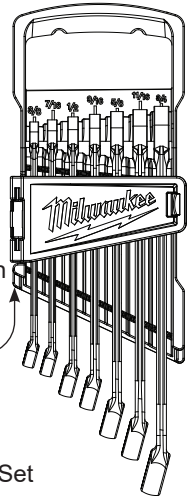

SPECIFY CATALOG NO. AND SERIAL NO. WHEN ORDERING PARTS		REVISED BULLETIN
<b>RATCHETING COMBINATION WRENCH SETS</b>		
<b>CAT. NO.</b>	<b>48-22-9406</b>	7 Piece Ratcheting Combination Wrench Kit - SAE
	<b>48-22-9416</b>	15 Piece Ratcheting Combination Wrench Kit - SAE
	<b>48-22-9506</b>	7 Piece Ratcheting Combination Wrench Kit - Metric
	<b>48-22-9516</b>	15 Piece Ratcheting Combination Wrench Kit - Metric

**Cat. No. 48-22-9406**  
7 Piece SAE  
Ratcheting Combination Wrench Set

- 45-96-9212** 3/8" Ratcheting Combination Wrench
- 45-96-9214** 7/16" Ratcheting Combination Wrench
- 45-96-9216** 1/2" Ratcheting Combination Wrench
- 45-96-9218** 9/16" Ratcheting Combination Wrench
- 45-96-9220** 5/8" Ratcheting Combination Wrench
- 45-96-9222** 11/16" Ratcheting Combination Wrench
- 45-96-9224** 3/4" Ratcheting Combination Wrench

**42-55-9497** 7 Piece SAE Carrier

**Cat. No. 48-22-9416**  
15 Piece SAE Combination Wrench Set

- 45-96-9208** 1/4" Ratcheting Combination Wrench
- 45-96-9209** 9/32" Ratcheting Combination Wrench
- 45-96-9210** 5/16" Ratcheting Combination Wrench
- 45-96-9211** 11/32" Ratcheting Combination Wrench
- 45-96-9212** 3/8" Ratcheting Combination Wrench
- 45-96-9214** 7/16" Ratcheting Combination Wrench
- 45-96-9216** 1/2" Ratcheting Combination Wrench
- 45-96-9218** 9/16" Ratcheting Combination Wrench
- 45-96-9220** 5/8" Ratcheting Combination Wrench
- 45-96-9222** 11/16" Ratcheting Combination Wrench
- 45-96-9224** 3/4" Ratcheting Combination Wrench
- 45-96-9226** 13/16" Ratcheting Combination Wrench
- 45-96-9228** 7/8" Ratcheting Combination Wrench
- 45-96-9230** 15/16" Ratcheting Combination Wrench
- 45-96-9232** 1" Ratcheting Combination Wrench