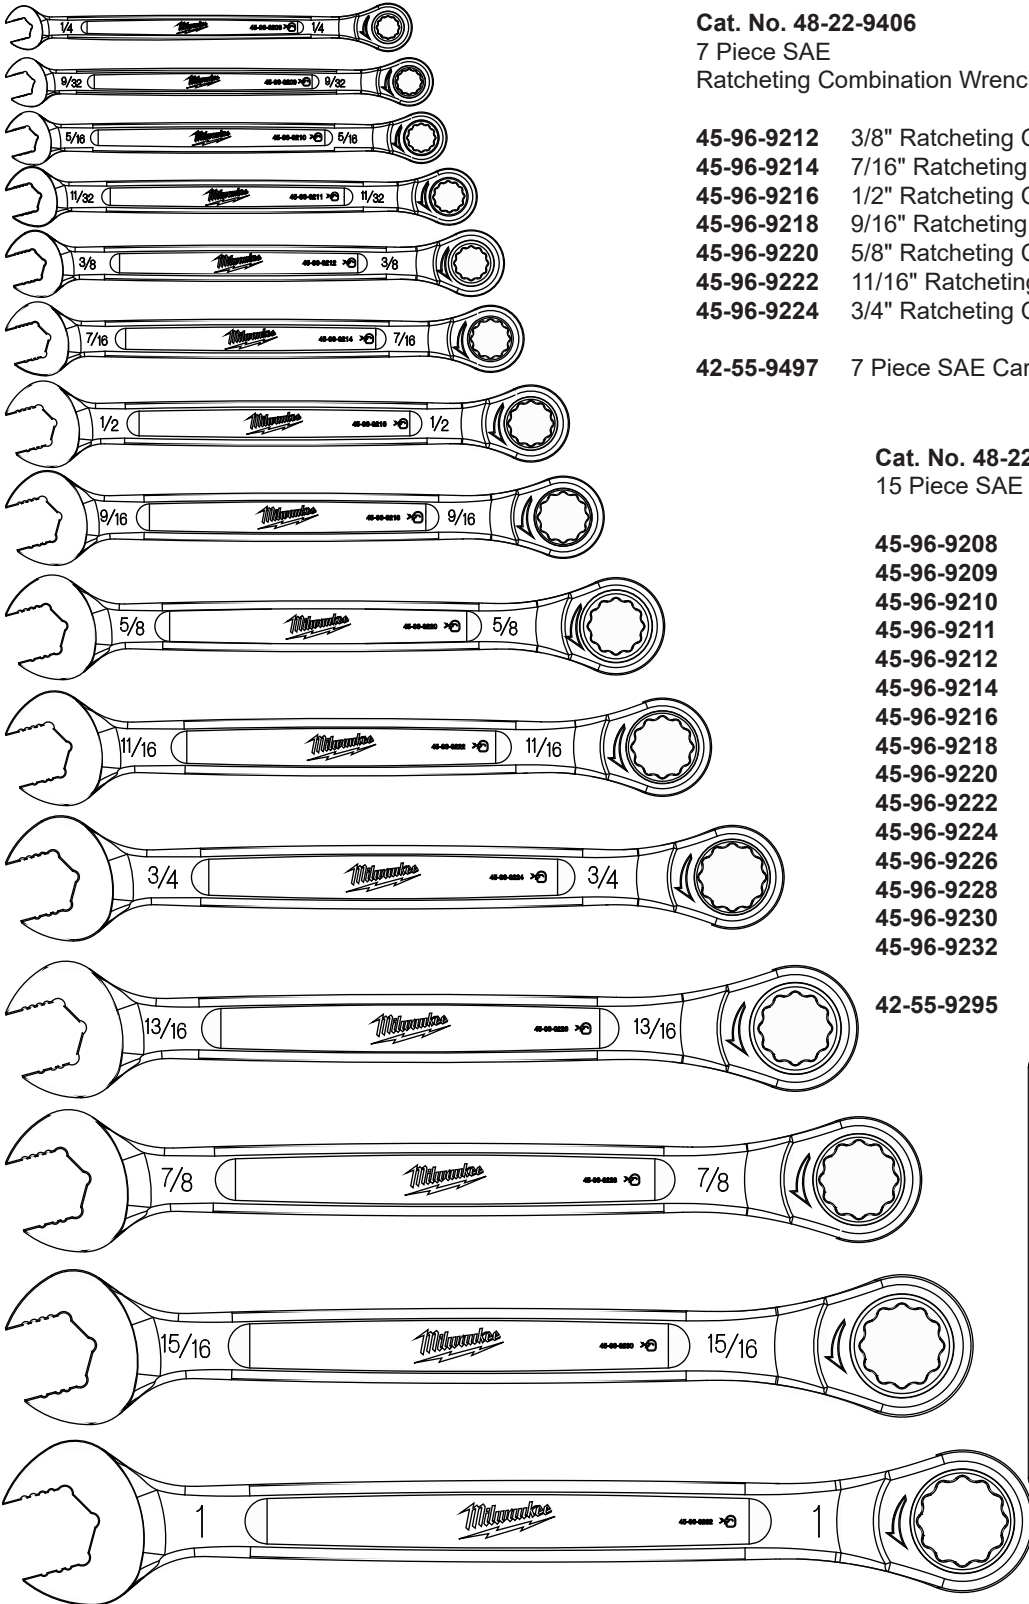

SPECIFY CATALOG NO. AND SERIAL NO. WHEN ORDERING PARTS		REVISED BULLETIN
RATCHETING COMBINATION WRENCH SETS		
CAT. NO.	48-22-9406	7 Piece Ratcheting Combination Wrench Kit - SAE
	48-22-9416	15 Piece Ratcheting Combination Wrench Kit - SAE
	48-22-9506	7 Piece Ratcheting Combination Wrench Kit - Metric
	48-22-9516	15 Piece Ratcheting Combination Wrench Kit - Metric

Cat. No. 48-22-9406
7 Piece SAE
Ratcheting Combination Wrench Set

- 45-96-9212** 3/8" Ratcheting Combination Wrench
- 45-96-9214** 7/16" Ratcheting Combination Wrench
- 45-96-9216** 1/2" Ratcheting Combination Wrench
- 45-96-9218** 9/16" Ratcheting Combination Wrench
- 45-96-9220** 5/8" Ratcheting Combination Wrench
- 45-96-9222** 11/16" Ratcheting Combination Wrench
- 45-96-9224** 3/4" Ratcheting Combination Wrench

42-55-9295 15 Piece SAE Ratcheting Combo Tray

Cat. No. 48-22-9506
 7 Piece Metric
 Ratcheting Combination Wrench Set

- 45-96-9308** 8mm Ratcheting Combination Wrench
- 45-96-9310** 10mm Ratcheting Combination Wrench
- 45-96-9312** 12mm Ratcheting Combination Wrench
- 45-96-9313** 13mm Ratcheting Combination Wrench
- 45-96-9314** 14mm Ratcheting Combination Wrench
- 45-96-9315** 15mm Ratcheting Combination Wrench
- 45-96-9317** 17mm Ratcheting Combination Wrench