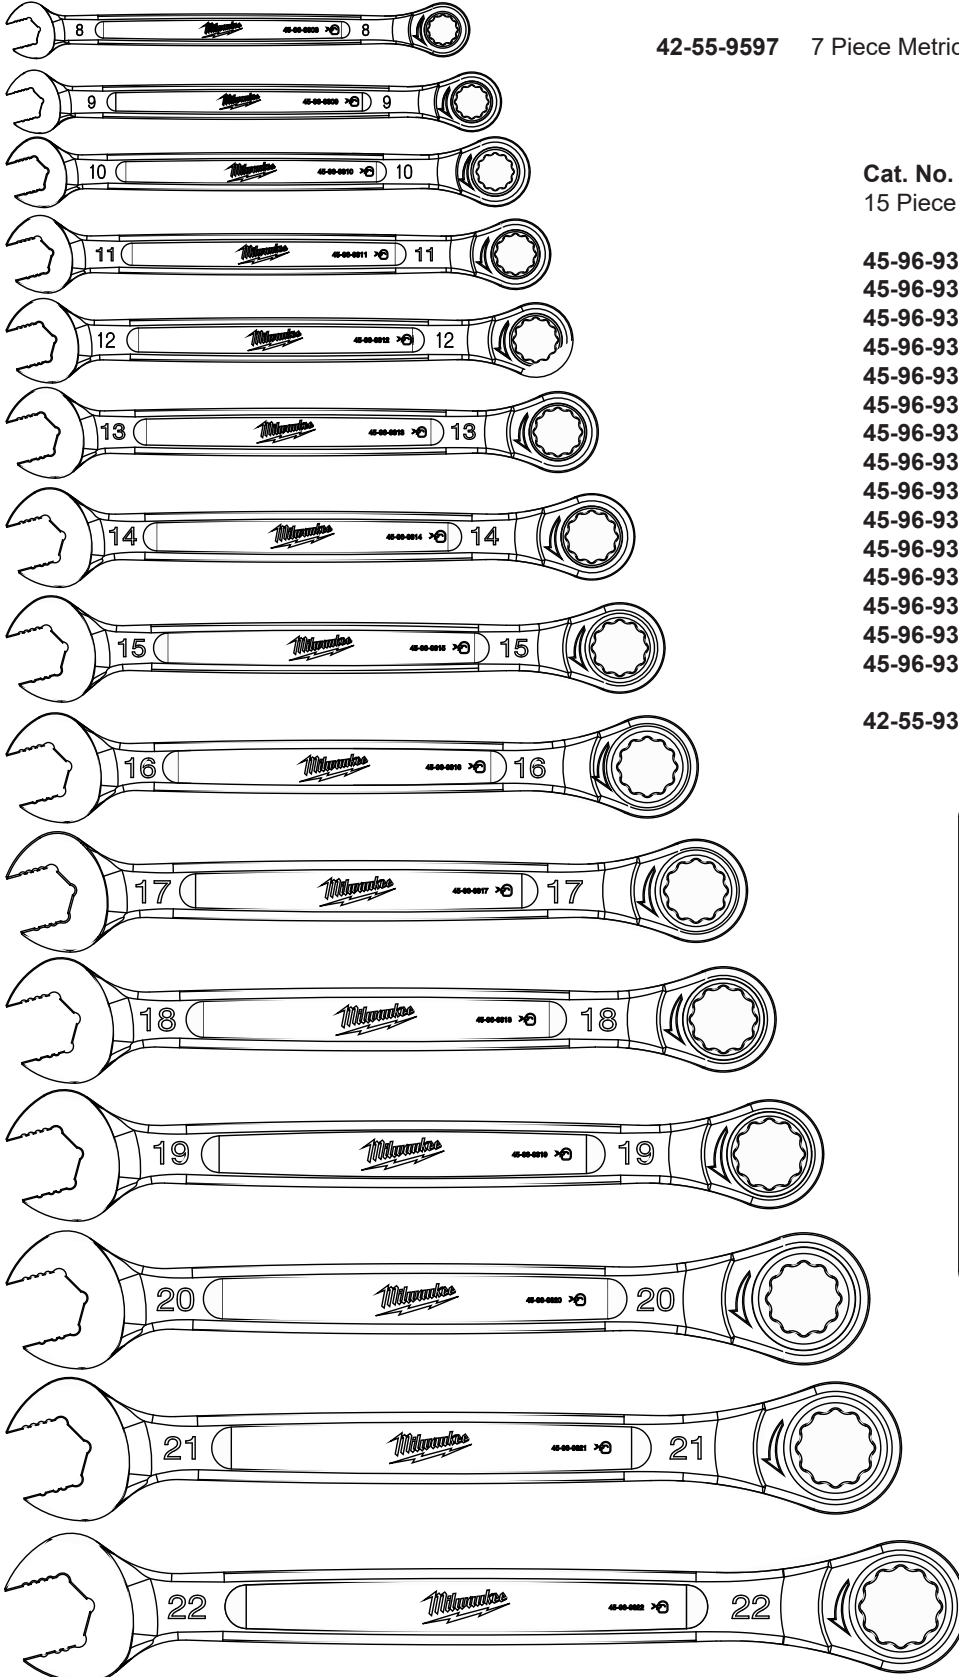

Cat. No. 48-22-9506
7 Piece Metric
Ratcheting Combination Wrench Set

- **45-96-9308** 8mm Ratcheting Combination Wrench
- **45-96-9310** 10mm Ratcheting Combination Wrench
- **45-96-9312** 12mm Ratcheting Combination Wrench
- **45-96-9313** 13mm Ratcheting Combination Wrench
- **45-96-9314** 14mm Ratcheting Combination Wrench
- **45-96-9315** 15mm Ratcheting Combination Wrench
- **45-96-9317** 17mm Ratcheting Combination Wrench

42-55-9597 7 Piece Metric Carrier

Cat. No. 48-22-9516
15 Piece Metric Ratcheting Combination Wrench Set

- **45-96-9308** 8mm Ratcheting Combination Wrench
- **45-96-9309** 9mm Ratcheting Combination Wrench
- **45-96-9310** 10mm Ratcheting Combination Wrench
- **45-96-9311** 11mm Ratcheting Combination Wrench
- **45-96-9312** 12mm Ratcheting Combination Wrench
- **45-96-9313** 13mm Ratcheting Combination Wrench
- **45-96-9314** 14mm Ratcheting Combination Wrench
- **45-96-9315** 15mm Ratcheting Combination Wrench
- **45-96-9316** 16mm Ratcheting Combination Wrench
- **45-96-9317** 17mm Ratcheting Combination Wrench
- **45-96-9318** 18mm Ratcheting Combination Wrench
- **45-96-9319** 19mm Ratcheting Combination Wrench
- **45-96-9320** 20mm Ratcheting Combination Wrench
- **45-96-9321** 21mm Ratcheting Combination Wrench
- **45-96-9322** 22mm Ratcheting Combination Wrench

42-55-9395 15 Piece Metric Ratcheting Combo Tray