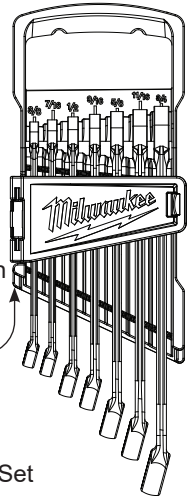

SPECIFY CATALOG NO. AND SERIAL NO. WHEN ORDERING PARTS		REVISED BULLETIN
RATCHETING COMBINATION WRENCH SETS		
CAT. NO.	48-22-9406	7 Piece Ratcheting Combination Wrench Kit - SAE
	48-22-9416	15 Piece Ratcheting Combination Wrench Kit - SAE
	48-22-9506	7 Piece Ratcheting Combination Wrench Kit - Metric
	48-22-9516	15 Piece Ratcheting Combination Wrench Kit - Metric

Cat. No. 48-22-9406
7 Piece SAE
Ratcheting Combination Wrench Set

- 45-96-9212** 3/8" Ratcheting Combination Wrench
- 45-96-9214** 7/16" Ratcheting Combination Wrench
- 45-96-9216** 1/2" Ratcheting Combination Wrench
- 45-96-9218** 9/16" Ratcheting Combination Wrench
- 45-96-9220** 5/8" Ratcheting Combination Wrench
- 45-96-9222** 11/16" Ratcheting Combination Wrench
- 45-96-9224** 3/4" Ratcheting Combination Wrench

42-55-9497 7 Piece SAE Carrier

Cat. No. 48-22-9416
15 Piece SAE Combination Wrench Set

- 45-96-9208** 1/4" Ratcheting Combination Wrench
- 45-96-9209** 9/32" Ratcheting Combination Wrench
- 45-96-9210** 5/16" Ratcheting Combination Wrench
- 45-96-9211** 11/32" Ratcheting Combination Wrench
- 45-96-9212** 3/8" Ratcheting Combination Wrench
- 45-96-9214** 7/16" Ratcheting Combination Wrench
- 45-96-9216** 1/2" Ratcheting Combination Wrench
- 45-96-9218** 9/16" Ratcheting Combination Wrench
- 45-96-9220** 5/8" Ratcheting Combination Wrench
- 45-96-9222** 11/16" Ratcheting Combination Wrench
- 45-96-9224** 3/4" Ratcheting Combination Wrench
- 45-96-9226** 13/16" Ratcheting Combination Wrench
- 45-96-9228** 7/8" Ratcheting Combination Wrench
- 45-96-9230** 15/16" Ratcheting Combination Wrench
- 45-96-9232** 1" Ratcheting Combination Wrench