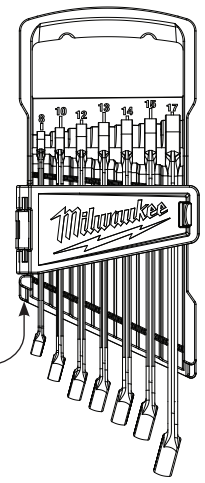

Cat. No. 48-22-9506
7 Piece Metric
Ratcheting Combination Wrench Set

- **45-96-9308** 8mm Ratcheting Combination Wrench
- **45-96-9310** 10mm Ratcheting Combination Wrench
- **45-96-9312** 12mm Ratcheting Combination Wrench
- **45-96-9313** 13mm Ratcheting Combination Wrench
- **45-96-9314** 14mm Ratcheting Combination Wrench
- **45-96-9315** 15mm Ratcheting Combination Wrench
- **45-96-9317** 17mm Ratcheting Combination Wrench

42-55-9597 7 Piece Metric Carrier

Cat. No. 48-22-9516
15 Piece Metric Ratcheting Combination Wrench Set

- **45-96-9308** 8mm Ratcheting Combination Wrench
- **45-96-9309** 9mm Ratcheting Combination Wrench
- **45-96-9310** 10mm Ratcheting Combination Wrench
- **45-96-9311** 11mm Ratcheting Combination Wrench
- **45-96-9312** 12mm Ratcheting Combination Wrench
- **45-96-9313** 13mm Ratcheting Combination Wrench
- **45-96-9314** 14mm Ratcheting Combination Wrench
- **45-96-9315** 15mm Ratcheting Combination Wrench
- **45-96-9316** 16mm Ratcheting Combination Wrench
- **45-96-9317** 17mm Ratcheting Combination Wrench
- **45-96-9318** 18mm Ratcheting Combination Wrench
- **45-96-9319** 19mm Ratcheting Combination Wrench
- **45-96-9320** 20mm Ratcheting Combination Wrench
- **45-96-9321** 21mm Ratcheting Combination Wrench
- **45-96-9322** 22mm Ratcheting Combination Wrench

42-55-9395 15 Piece Metric Ratcheting Combo Tray