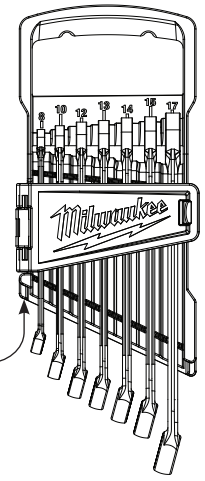

Cat. No. 48-22-9506
7 Piece Metric
Ratcheting Combination Wrench Set

- **45-96-9308** 8mm Ratcheting Combination Wrench
- **45-96-9310** 10mm Ratcheting Combination Wrench
- **45-96-9312** 12mm Ratcheting Combination Wrench
- **45-96-9313** 13mm Ratcheting Combination Wrench
- **45-96-9314** 14mm Ratcheting Combination Wrench
- **45-96-9315** 15mm Ratcheting Combination Wrench
- **45-96-9317** 17mm Ratcheting Combination Wrench

42-55-9597 7 Piece Metric Carrier

Cat. No. 48-22-9516
15 Piece Metric Ratcheting Combination Wrench Set

- **45-96-9308** 8mm Ratcheting Combination Wrench
- **45-96-9309** 9mm Ratcheting Combination Wrench
- **45-96-9310** 10mm Ratcheting Combination Wrench
- **45-96-9311** 11mm Ratcheting Combination Wrench
- **45-96-9312** 12mm Ratcheting Combination Wrench
- **45-96-9313** 13mm Ratcheting Combination Wrench
- **45-96-9314** 14mm Ratcheting Combination Wrench
- **45-96-9315** 15mm Ratcheting Combination Wrench
- **45-96-9316** 16mm Ratcheting Combination Wrench
- **45-96-9317** 17mm Ratcheting Combination Wrench
- **45-96-9318** 18mm Ratcheting Combination Wrench
- **45-96-9319** 19mm Ratcheting Combination Wrench
- **45-96-9320** 20mm Ratcheting Combination Wrench
- **45-96-9321** 21mm Ratcheting Combination Wrench
- **45-96-9322** 22mm Ratcheting Combination Wrench

42-55-9395 15 Piece Metric Ratcheting Combo Tray