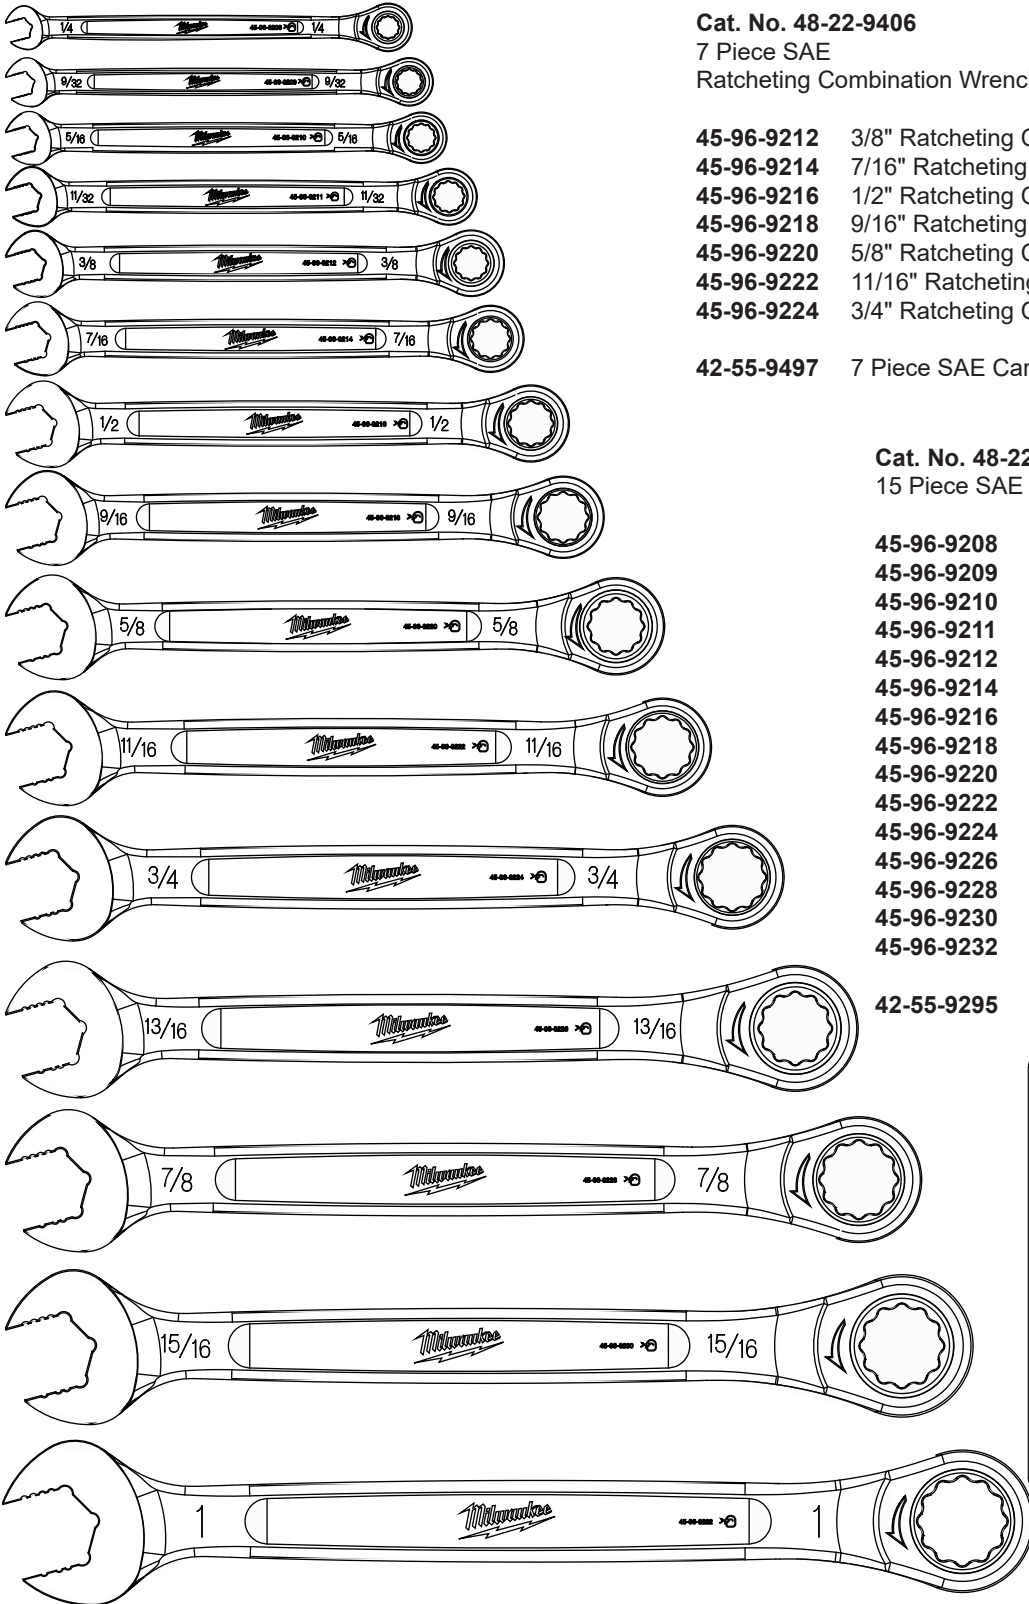

SERVICE PARTS LIST

BULLETIN NO.
54-49-9401

SPECIFY CATALOG NO. AND SERIAL NO. WHEN ORDERING PARTS		REVISED BULLETIN	DATE
RATCHETING COMBINATION WRENCH SETS			Feb. 2018
CAT. NO.	48-22-9406	7 Piece Ratcheting Combination Wrench Kit - SAE	
	48-22-9416	15 Piece Ratcheting Combination Wrench Kit - SAE	
	48-22-9506	7 Piece Ratcheting Combination Wrench Kit - Metric	See Page 2
	48-22-9516	15 Piece Ratcheting Combination Wrench Kit - Metric	See Page 2

Cat. No. 48-22-9406
7 Piece SAE
Ratcheting Combination Wrench Set

- 45-96-9212** 3/8" Ratcheting Combination Wrench
- 45-96-9214** 7/16" Ratcheting Combination Wrench
- 45-96-9216** 1/2" Ratcheting Combination Wrench
- 45-96-9218** 9/16" Ratcheting Combination Wrench
- 45-96-9220** 5/8" Ratcheting Combination Wrench
- 45-96-9222** 11/16" Ratcheting Combination Wrench
- 45-96-9224** 3/4" Ratcheting Combination Wrench

42-55-9295 15 Piece SAE Ratcheting Combo Tray

Cat. No. 48-22-9506
 7 Piece Metric
 Ratcheting Combination Wrench Set

- 45-96-9308** 8mm Ratcheting Combination Wrench
- 45-96-9310** 10mm Ratcheting Combination Wrench
- 45-96-9312** 12mm Ratcheting Combination Wrench
- 45-96-9313** 13mm Ratcheting Combination Wrench
- 45-96-9314** 14mm Ratcheting Combination Wrench
- 45-96-9315** 15mm Ratcheting Combination Wrench
- 45-96-9317** 17mm Ratcheting Combination Wrench