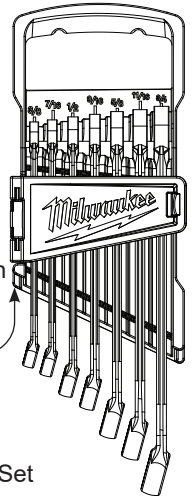

SERVICE PARTS LIST

BULLETIN NO.
54-49-9401

SPECIFY CATALOG NO. AND SERIAL NO. WHEN ORDERING PARTS		REVISED BULLETIN	DATE
RATCHETING COMBINATION WRENCH SETS			Feb. 2018
CAT. NO.	48-22-9406	7 Piece Ratcheting Combination Wrench Kit - SAE	
	48-22-9416	15 Piece Ratcheting Combination Wrench Kit - SAE	
	48-22-9506	7 Piece Ratcheting Combination Wrench Kit - Metric	See Page 2
	48-22-9516	15 Piece Ratcheting Combination Wrench Kit - Metric	See Page 2

Cat. No. 48-22-9406
7 Piece SAE
Ratcheting Combination Wrench Set

- 45-96-9212** 3/8" Ratcheting Combination Wrench
- 45-96-9214** 7/16" Ratcheting Combination Wrench
- 45-96-9216** 1/2" Ratcheting Combination Wrench
- 45-96-9218** 9/16" Ratcheting Combination Wrench
- 45-96-9220** 5/8" Ratcheting Combination Wrench
- 45-96-9222** 11/16" Ratcheting Combination Wrench
- 45-96-9224** 3/4" Ratcheting Combination Wrench

42-55-9497 7 Piece SAE Carrier

Cat. No. 48-22-9416
15 Piece SAE Combination Wrench Set

- 45-96-9208** 1/4" Ratcheting Combination Wrench
- 45-96-9209** 9/32" Ratcheting Combination Wrench
- 45-96-9210** 5/16" Ratcheting Combination Wrench
- 45-96-9211** 11/32" Ratcheting Combination Wrench
- 45-96-9212** 3/8" Ratcheting Combination Wrench
- 45-96-9214** 7/16" Ratcheting Combination Wrench
- 45-96-9216** 1/2" Ratcheting Combination Wrench
- 45-96-9218** 9/16" Ratcheting Combination Wrench
- 45-96-9220** 5/8" Ratcheting Combination Wrench
- 45-96-9222** 11/16" Ratcheting Combination Wrench
- 45-96-9224** 3/4" Ratcheting Combination Wrench
- 45-96-9226** 13/16" Ratcheting Combination Wrench
- 45-96-9228** 7/8" Ratcheting Combination Wrench
- 45-96-9230** 15/16" Ratcheting Combination Wrench
- 45-96-9232** 1" Ratcheting Combination Wrench