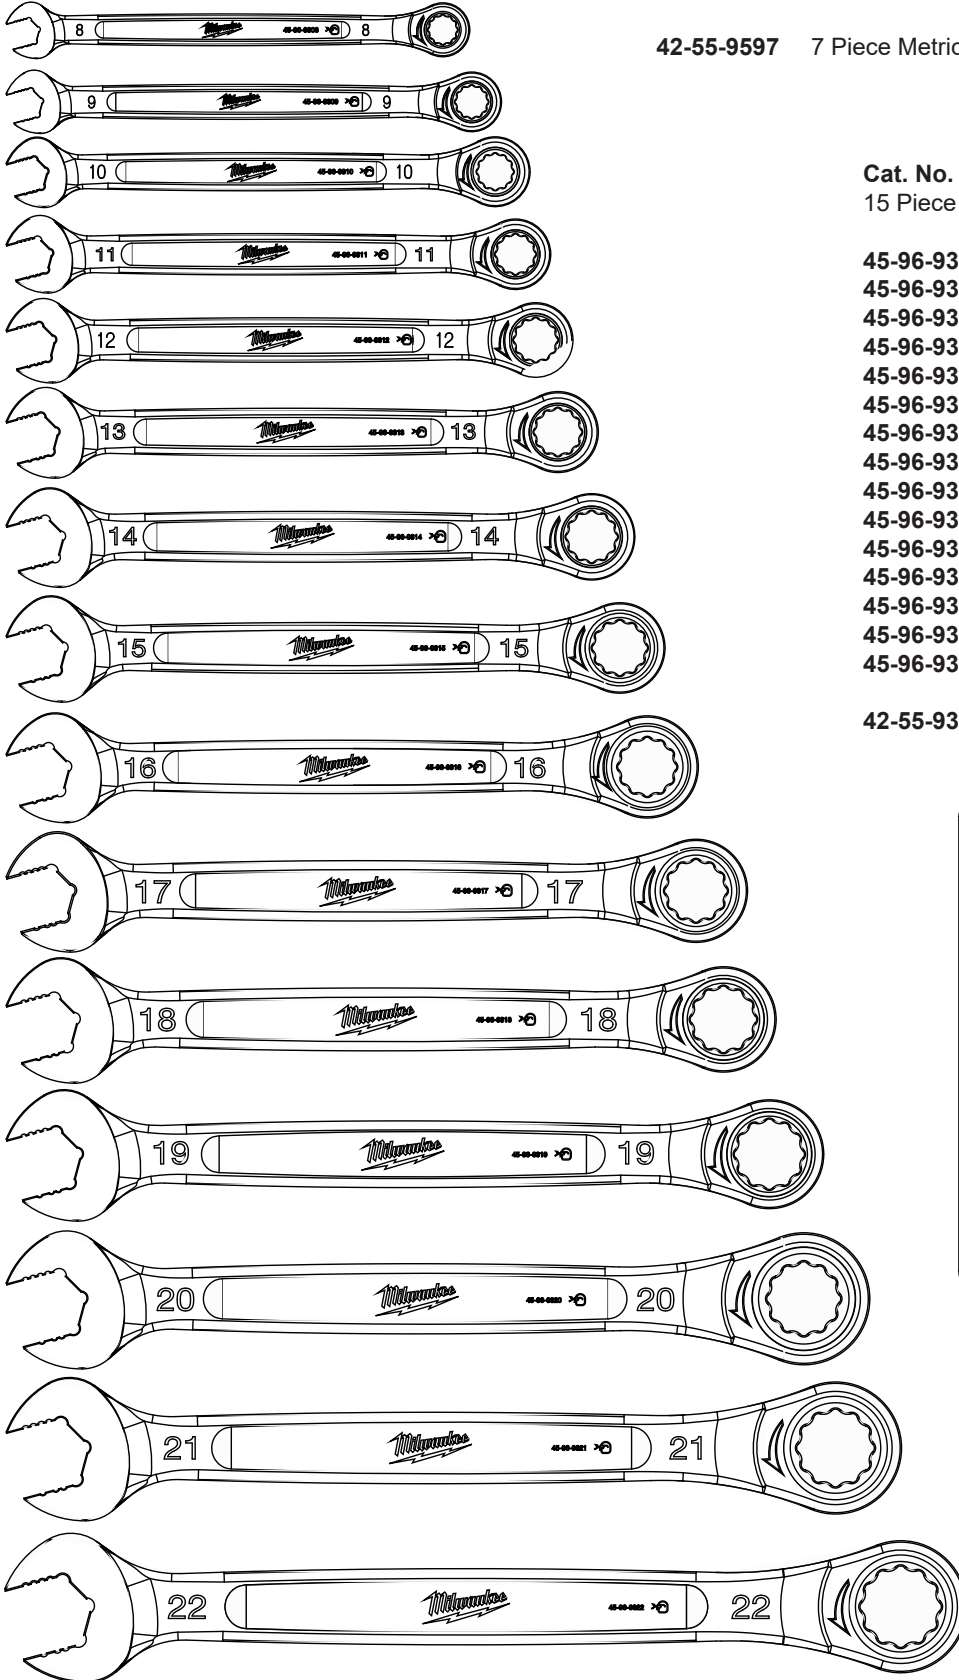

Cat. No. 48-22-9506
7 Piece Metric
Ratcheting Combination Wrench Set

- **45-96-9308** 8mm Ratcheting Combination Wrench
- **45-96-9310** 10mm Ratcheting Combination Wrench
- **45-96-9312** 12mm Ratcheting Combination Wrench
- **45-96-9313** 13mm Ratcheting Combination Wrench
- **45-96-9314** 14mm Ratcheting Combination Wrench
- **45-96-9315** 15mm Ratcheting Combination Wrench
- **45-96-9317** 17mm Ratcheting Combination Wrench

42-55-9597 7 Piece Metric Carrier

Cat. No. 48-22-9516
15 Piece Metric Ratcheting Combination Wrench Set

- **45-96-9308** 8mm Ratcheting Combination Wrench
- **45-96-9309** 9mm Ratcheting Combination Wrench
- **45-96-9310** 10mm Ratcheting Combination Wrench
- **45-96-9311** 11mm Ratcheting Combination Wrench
- **45-96-9312** 12mm Ratcheting Combination Wrench
- **45-96-9313** 13mm Ratcheting Combination Wrench
- **45-96-9314** 14mm Ratcheting Combination Wrench
- **45-96-9315** 15mm Ratcheting Combination Wrench
- **45-96-9316** 16mm Ratcheting Combination Wrench
- **45-96-9317** 17mm Ratcheting Combination Wrench
- **45-96-9318** 18mm Ratcheting Combination Wrench
- **45-96-9319** 19mm Ratcheting Combination Wrench
- **45-96-9320** 20mm Ratcheting Combination Wrench
- **45-96-9321** 21mm Ratcheting Combination Wrench
- **45-96-9322** 22mm Ratcheting Combination Wrench

42-55-9395 15 Piece Metric Ratcheting Combo Tray