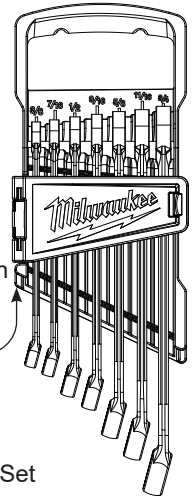

SPECIFY CATALOG NO. AND SERIAL NO. WHEN ORDERING PARTS		REVISED BULLETIN
<b>RATCHETING COMBINATION WRENCH SETS</b>		
<b>CAT. NO.</b>	<b>48-22-9406</b>	7 Piece Ratcheting Combination Wrench Kit - SAE
	<b>48-22-9416</b>	15 Piece Ratcheting Combination Wrench Kit - SAE
	<b>48-22-9506</b>	7 Piece Ratcheting Combination Wrench Kit - Metric
	<b>48-22-9516</b>	15 Piece Ratcheting Combination Wrench Kit - Metric

**Cat. No. 48-22-9406**  
7 Piece SAE  
Ratcheting Combination Wrench Set

- 45-96-9212** 3/8" Ratcheting Combination Wrench
- 45-96-9214** 7/16" Ratcheting Combination Wrench
- 45-96-9216** 1/2" Ratcheting Combination Wrench
- 45-96-9218** 9/16" Ratcheting Combination Wrench
- 45-96-9220** 5/8" Ratcheting Combination Wrench
- 45-96-9222** 11/16" Ratcheting Combination Wrench
- 45-96-9224** 3/4" Ratcheting Combination Wrench

**42-55-9497** 7 Piece SAE Carrier

**Cat. No. 48-22-9416**  
15 Piece SAE Combination Wrench Set

- 45-96-9208** 1/4" Ratcheting Combination Wrench
- 45-96-9209** 9/32" Ratcheting Combination Wrench
- 45-96-9210** 5/16" Ratcheting Combination Wrench
- 45-96-9211** 11/32" Ratcheting Combination Wrench
- 45-96-9212** 3/8" Ratcheting Combination Wrench
- 45-96-9214** 7/16" Ratcheting Combination Wrench
- 45-96-9216** 1/2" Ratcheting Combination Wrench
- 45-96-9218** 9/16" Ratcheting Combination Wrench
- 45-96-9220** 5/8" Ratcheting Combination Wrench
- 45-96-9222** 11/16" Ratcheting Combination Wrench
- 45-96-9224** 3/4" Ratcheting Combination Wrench
- 45-96-9226** 13/16" Ratcheting Combination Wrench
- 45-96-9228** 7/8" Ratcheting Combination Wrench
- 45-96-9230** 15/16" Ratcheting Combination Wrench
- 45-96-9232** 1" Ratcheting Combination Wrench