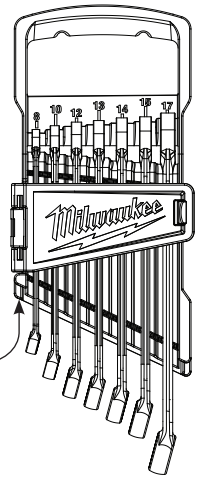

Cat. No. 48-22-9506
7 Piece Metric
Ratcheting Combination Wrench Set

- **45-96-9308** 8mm Ratcheting Combination Wrench
- **45-96-9310** 10mm Ratcheting Combination Wrench
- **45-96-9312** 12mm Ratcheting Combination Wrench
- **45-96-9313** 13mm Ratcheting Combination Wrench
- **45-96-9314** 14mm Ratcheting Combination Wrench
- **45-96-9315** 15mm Ratcheting Combination Wrench
- **45-96-9317** 17mm Ratcheting Combination Wrench

- **42-55-9597** 7 Piece Metric Carrier

Cat. No. 48-22-9516
15 Piece Metric Ratcheting Combination Wrench Set

- **45-96-9308** 8mm Ratcheting Combination Wrench
- **45-96-9309** 9mm Ratcheting Combination Wrench
- **45-96-9310** 10mm Ratcheting Combination Wrench
- **45-96-9311** 11mm Ratcheting Combination Wrench
- **45-96-9312** 12mm Ratcheting Combination Wrench
- **45-96-9313** 13mm Ratcheting Combination Wrench
- **45-96-9314** 14mm Ratcheting Combination Wrench
- **45-96-9315** 15mm Ratcheting Combination Wrench
- **45-96-9316** 16mm Ratcheting Combination Wrench
- **45-96-9317** 17mm Ratcheting Combination Wrench
- **45-96-9318** 18mm Ratcheting Combination Wrench
- **45-96-9319** 19mm Ratcheting Combination Wrench
- **45-96-9320** 20mm Ratcheting Combination Wrench
- **45-96-9321** 21mm Ratcheting Combination Wrench
- **45-96-9322** 22mm Ratcheting Combination Wrench

- **42-55-9395** 15 Piece Metric Ratcheting Combo Tray