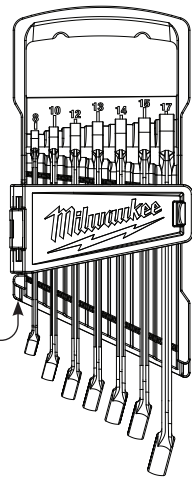

42-55-9497 7 Piece SAE Carrier

**Cat. No. 48-22-9415**

15 Piece SAE Combination Wrench Set

- 45-96-9408 1/4" Combination Wrench
- 45-96-9409 9/32" Combination Wrench
- 45-96-9410 5/16" Combination Wrench
- 45-96-9411 11/32" Combination Wrench
- 45-96-9412 3/8" Combination Wrench
- 45-96-9414 7/16" Combination Wrench
- 45-96-9416 1/2" Combination Wrench
- 45-96-9418 9/16" Combination Wrench
- 45-96-9420 5/8" Combination Wrench
- 45-96-9422 11/16" Combination Wrench
- 45-96-9424 3/4" Combination Wrench
- 45-96-9426 13/16" Combination Wrench
- 45-96-9428 7/8" Combination Wrench
- 45-96-9430 15/16" Combination Wrench
- 45-96-9432 1" Combination Wrench

42-55-9495 15 Piece SAE Tray

**Cat. No. 48-22-9507**

7 Piece Metric Combination Wrench Set

- 45-96-9508 8mm Combination Wrench
- 45-96-9510 10mm Combination Wrench
- 45-96-9512 12mm Combination Wrench
- 45-96-9513 13mm Combination Wrench
- 45-96-9514 14mm Combination Wrench
- 45-96-9515 15mm Combination Wrench
- 45-96-9517 17mm Combination Wrench

42-55-9597 7 Piece Metric Carrier

**Cat. No. 48-22-9515**

15 Piece Metric Combination Wrench Set

- 45-96-9508 8mm Combination Wrench
- 45-96-9509 9mm Combination Wrench
- 45-96-9510 10mm Combination Wrench
- 45-96-9511 11mm Combination Wrench
- 45-96-9512 12mm Combination Wrench
- 45-96-9513 13mm Combination Wrench
- 45-96-9514 14mm Combination Wrench
- 45-96-9515 15mm Combination Wrench
- 45-96-9516 16mm Combination Wrench
- 45-96-9517 17mm Combination Wrench
- 45-96-9518 18mm Combination Wrench
- 45-96-9519 19mm Combination Wrench
- 45-96-9520 20mm Combination Wrench
- 45-96-9521 21mm Combination Wrench
- 45-96-9522 22mm Combination Wrench