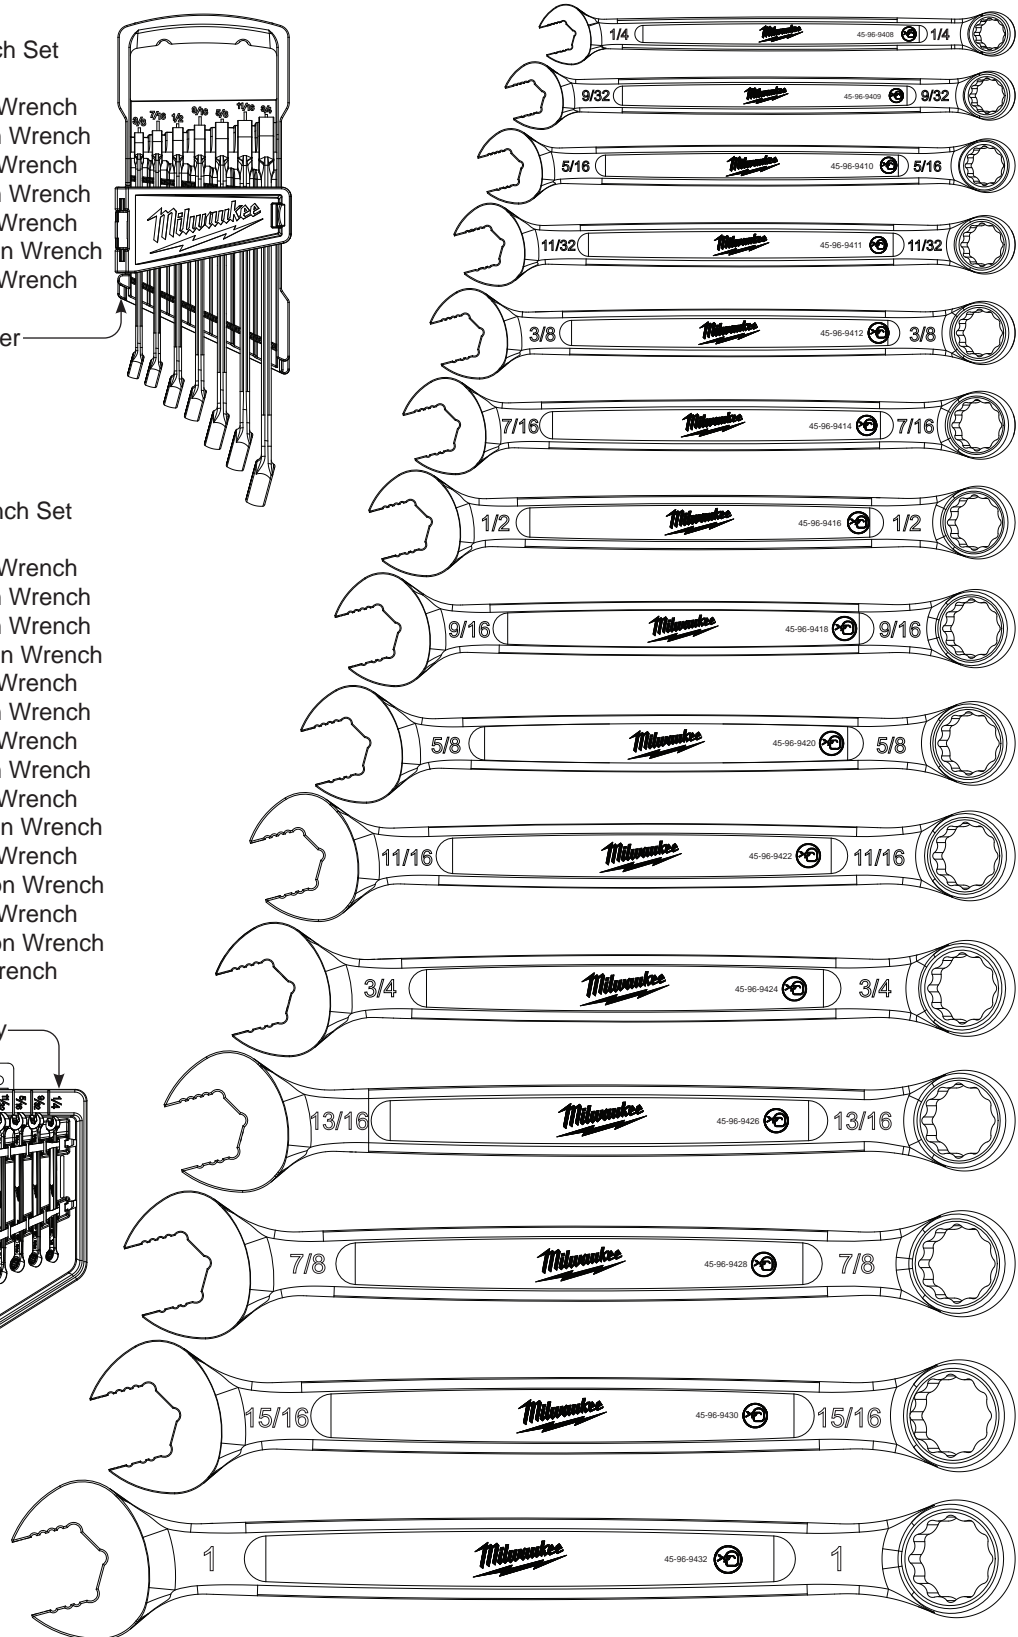

# SERVICE PARTS LIST

**BULLETIN NO.**  
**54-49-9400**

SPECIFY CATALOG NO. AND SERIAL NO. WHEN ORDERING PARTS		REVISED BULLETIN	DATE
<b>COMBINATION WRENCH SETS</b>			July 2017
<b>CATALOG NO. 48-22-9407</b>	7 Piece Combination Wrench Kit - SAE		
<b>48-22-9415</b>	15 Piece Combination Wrench Kit - SAE		
<b>48-22-9507</b>	7 Piece Combination Wrench Kit - Metric		See Page 2
<b>48-22-9515</b>	15 Piece Combination Wrench Kit - Metric		See Page 2

42-55-9497 7 Piece SAE Carrier

**Cat. No. 48-22-9415**

15 Piece SAE Combination Wrench Set

- 45-96-9408 1/4" Combination Wrench
- 45-96-9409 9/32" Combination Wrench
- 45-96-9410 5/16" Combination Wrench
- 45-96-9411 11/32" Combination Wrench
- 45-96-9412 3/8" Combination Wrench
- 45-96-9414 7/16" Combination Wrench
- 45-96-9416 1/2" Combination Wrench
- 45-96-9418 9/16" Combination Wrench
- 45-96-9420 5/8" Combination Wrench
- 45-96-9422 11/16" Combination Wrench
- 45-96-9424 3/4" Combination Wrench
- 45-96-9426 13/16" Combination Wrench
- 45-96-9428 7/8" Combination Wrench
- 45-96-9430 15/16" Combination Wrench
- 45-96-9432 1" Combination Wrench

42-55-9495 15 Piece SAE Tray

**Cat. No. 48-22-9507**

7 Piece Metric Combination Wrench Set

- 45-96-9508 8mm Combination Wrench
- 45-96-9510 10mm Combination Wrench
- 45-96-9512 12mm Combination Wrench
- 45-96-9513 13mm Combination Wrench
- 45-96-9514 14mm Combination Wrench
- 45-96-9515 15mm Combination Wrench
- 45-96-9517 17mm Combination Wrench