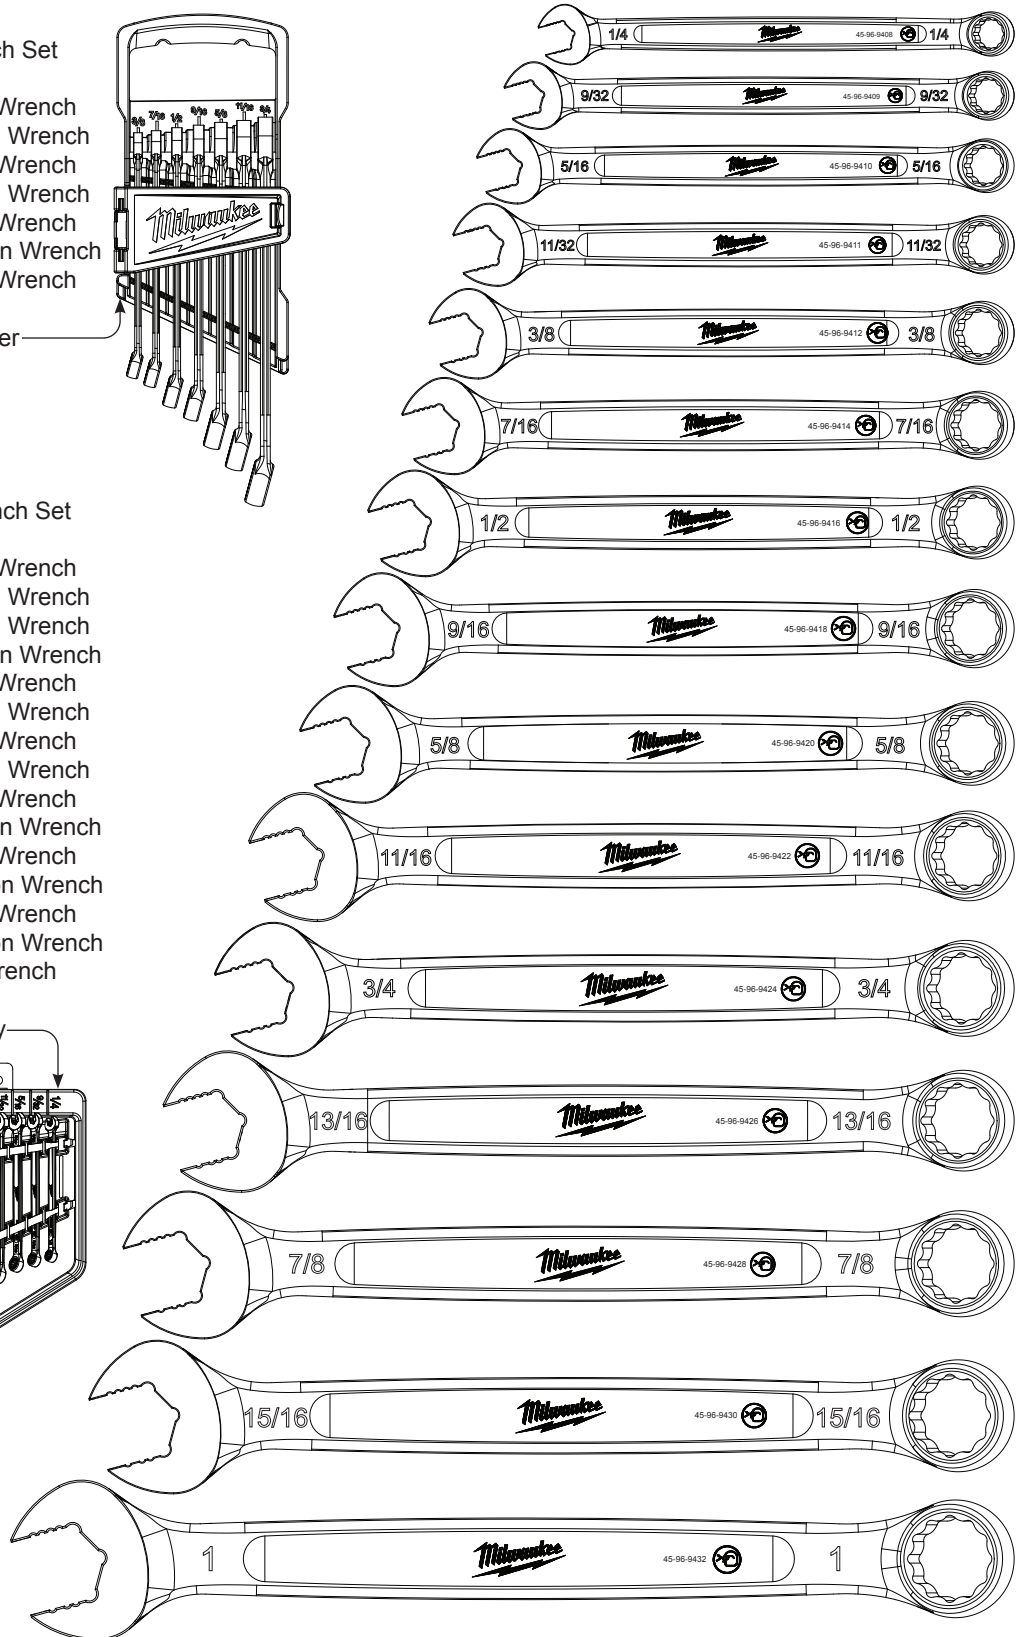

SERVICE PARTS LIST

BULLETIN NO.
54-49-9400

SPECIFY CATALOG NO. AND SERIAL NO. WHEN ORDERING PARTS		REVISED BULLETIN	DATE
COMBINATION WRENCH SETS			July 2017
CATALOG NO. 48-22-9407	7 Piece Combination Wrench Kit - SAE		
48-22-9415	15 Piece Combination Wrench Kit - SAE		
48-22-9507	7 Piece Combination Wrench Kit - Metric	<i>See Page 2</i>	
48-22-9515	15 Piece Combination Wrench Kit - Metric	<i>See Page 2</i>	

42-55-9497 7 Piece SAE Carrier

Cat. No. 48-22-9415

15 Piece SAE Combination Wrench Set

- 45-96-9408 1/4" Combination Wrench
- 45-96-9409 9/32" Combination Wrench
- 45-96-9410 5/16" Combination Wrench
- 45-96-9411 11/32" Combination Wrench
- 45-96-9412 3/8" Combination Wrench
- 45-96-9414 7/16" Combination Wrench
- 45-96-9416 1/2" Combination Wrench
- 45-96-9418 9/16" Combination Wrench
- 45-96-9420 5/8" Combination Wrench
- 45-96-9422 11/16" Combination Wrench
- 45-96-9424 3/4" Combination Wrench
- 45-96-9426 13/16" Combination Wrench
- 45-96-9428 7/8" Combination Wrench
- 45-96-9430 15/16" Combination Wrench
- 45-96-9432 1" Combination Wrench

42-55-9495 15 Piece SAE Tray

Cat. No. 48-22-9507

7 Piece Metric Combination Wrench Set

- 45-96-9508 8mm Combination Wrench
- 45-96-9510 10mm Combination Wrench
- 45-96-9512 12mm Combination Wrench
- 45-96-9513 13mm Combination Wrench
- 45-96-9514 14mm Combination Wrench
- 45-96-9515 15mm Combination Wrench
- 45-96-9517 17mm Combination Wrench