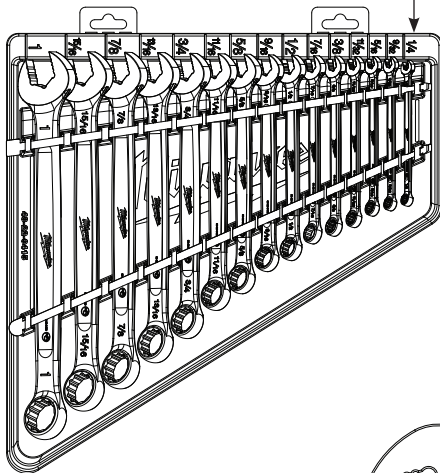

Cat. No. 48-22-9407

7 Piece SAE Combination Wrench Set

- 45-96-9412 3/8" Combination Wrench
- 45-96-9414 7/16" Combination Wrench
- 45-96-9416 1/2" Combination Wrench
- 45-96-9418 9/16" Combination Wrench
- 45-96-9420 5/8" Combination Wrench
- 45-96-9422 11/16" Combination Wrench
- 45-96-9424 3/4" Combination Wrench

42-55-9497 7 Piece SAE Carrier

Cat. No. 48-22-9415

15 Piece SAE Combination Wrench Set

- 45-96-9408 1/4" Combination Wrench
- 45-96-9409 9/32" Combination Wrench
- 45-96-9410 5/16" Combination Wrench
- 45-96-9411 11/32" Combination Wrench
- 45-96-9412 3/8" Combination Wrench
- 45-96-9414 7/16" Combination Wrench
- 45-96-9416 1/2" Combination Wrench
- 45-96-9418 9/16" Combination Wrench
- 45-96-9420 5/8" Combination Wrench
- 45-96-9422 11/16" Combination Wrench
- 45-96-9424 3/4" Combination Wrench
- 45-96-9426 13/16" Combination Wrench
- 45-96-9428 7/8" Combination Wrench
- 45-96-9430 15/16" Combination Wrench
- 45-96-9432 1" Combination Wrench

42-55-9495 15 Piece SAE Tray

Cat. No. 48-22-9507

7 Piece Metric Combination Wrench Set

- 45-96-9508 8mm Combination Wrench
- 45-96-9510 10mm Combination Wrench
- 45-96-9512 12mm Combination Wrench
- 45-96-9513 13mm Combination Wrench
- 45-96-9514 14mm Combination Wrench
- 45-96-9515 15mm Combination Wrench
- 45-96-9517 17mm Combination Wrench