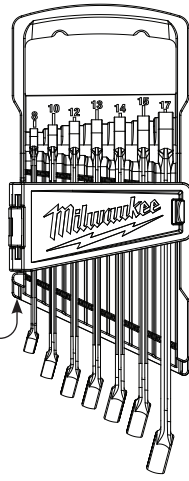

Cat. No. 48-22-9407

7 Piece SAE Combination Wrench Set

- 45-96-9412 3/8" Combination Wrench
- 45-96-9414 7/16" Combination Wrench
- 45-96-9416 1/2" Combination Wrench
- 45-96-9418 9/16" Combination Wrench
- 45-96-9420 5/8" Combination Wrench
- 45-96-9422 11/16" Combination Wrench
- 45-96-9424 3/4" Combination Wrench

42-55-9497 7 Piece SAE Carrier

Cat. No. 48-22-9415

15 Piece SAE Combination Wrench Set

- 45-96-9408 1/4" Combination Wrench
- 45-96-9409 9/32" Combination Wrench
- 45-96-9410 5/16" Combination Wrench
- 45-96-9411 11/32" Combination Wrench
- 45-96-9412 3/8" Combination Wrench
- 45-96-9414 7/16" Combination Wrench
- 45-96-9416 1/2" Combination Wrench
- 45-96-9418 9/16" Combination Wrench
- 45-96-9420 5/8" Combination Wrench
- 45-96-9422 11/16" Combination Wrench
- 45-96-9424 3/4" Combination Wrench
- 45-96-9426 13/16" Combination Wrench
- 45-96-9428 7/8" Combination Wrench
- 45-96-9430 15/16" Combination Wrench
- 45-96-9432 1" Combination Wrench

42-55-9495 15 Piece SAE Tray

Cat. No. 48-22-9507

7 Piece Metric Combination Wrench Set

- 45-96-9508 8mm Combination Wrench
- 45-96-9510 10mm Combination Wrench
- 45-96-9512 12mm Combination Wrench
- 45-96-9513 13mm Combination Wrench
- 45-96-9514 14mm Combination Wrench
- 45-96-9515 15mm Combination Wrench
- 45-96-9517 17mm Combination Wrench

42-55-9597 7 Piece Metric Carrier

Cat. No. 48-22-9515

15 Piece Metric Combination Wrench Set

- 45-96-9508 8mm Combination Wrench
- 45-96-9509 9mm Combination Wrench
- 45-96-9510 10mm Combination Wrench
- 45-96-9511 11mm Combination Wrench
- 45-96-9512 12mm Combination Wrench
- 45-96-9513 13mm Combination Wrench
- 45-96-9514 14mm Combination Wrench
- 45-96-9515 15mm Combination Wrench
- 45-96-9516 16mm Combination Wrench
- 45-96-9517 17mm Combination Wrench
- 45-96-9518 18mm Combination Wrench
- 45-96-9519 19mm Combination Wrench
- 45-96-9520 20mm Combination Wrench
- 45-96-9521 21mm Combination Wrench
- 45-96-9522 22mm Combination Wrench