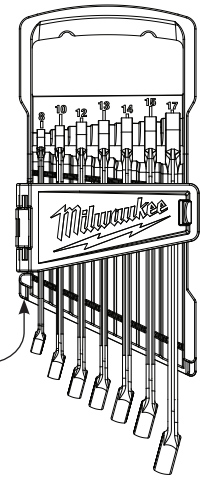

Cat. No. 48-22-9506
7 Piece Metric
Ratcheting Combination Wrench Set

- **45-96-9308** 8mm Ratcheting Combination Wrench
- **45-96-9310** 10mm Ratcheting Combination Wrench
- **45-96-9312** 12mm Ratcheting Combination Wrench
- **45-96-9313** 13mm Ratcheting Combination Wrench
- **45-96-9314** 14mm Ratcheting Combination Wrench
- **45-96-9315** 15mm Ratcheting Combination Wrench
- **45-96-9317** 17mm Ratcheting Combination Wrench

42-55-9597 7 Piece Metric Carrier

Cat. No. 48-22-9516
15 Piece Metric Ratcheting Combination Wrench Set

- **45-96-9308** 8mm Ratcheting Combination Wrench
- **45-96-9309** 9mm Ratcheting Combination Wrench
- **45-96-9310** 10mm Ratcheting Combination Wrench
- **45-96-9311** 11mm Ratcheting Combination Wrench
- **45-96-9312** 12mm Ratcheting Combination Wrench
- **45-96-9313** 13mm Ratcheting Combination Wrench
- **45-96-9314** 14mm Ratcheting Combination Wrench
- **45-96-9315** 15mm Ratcheting Combination Wrench
- **45-96-9316** 16mm Ratcheting Combination Wrench
- **45-96-9317** 17mm Ratcheting Combination Wrench
- **45-96-9318** 18mm Ratcheting Combination Wrench
- **45-96-9319** 19mm Ratcheting Combination Wrench
- **45-96-9320** 20mm Ratcheting Combination Wrench
- **45-96-9321** 21mm Ratcheting Combination Wrench
- **45-96-9322** 22mm Ratcheting Combination Wrench

42-55-9395 15 Piece Metric Ratcheting Combo Tray