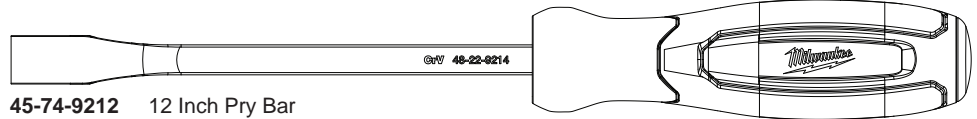

# SERVICE PARTS LIST

BULLETIN NO.  
54-49-9214

SPECIFY CATALOG NO. AND SERIAL NO. WHEN ORDERING PARTS	REVISED BULLETIN	DATE
<b>4 PIECE PRY BAR SET</b>		July 2017
CATALOG NO. 48-22-9214 4 Piece Pry Bar Set		

**Cat. No. 48-22-9214**

4 Piece Pry Bar Set

- 45-74-9208 8 Inch Pry Bar
- 45-74-9212 12 Inch Pry Bar
- 45-74-9218 18 Inch Pry Bar
- 45-74-9224 24 Inch Pry Bar

45-74-9208 8 Inch Pry Bar

45-74-9212 12 Inch Pry Bar