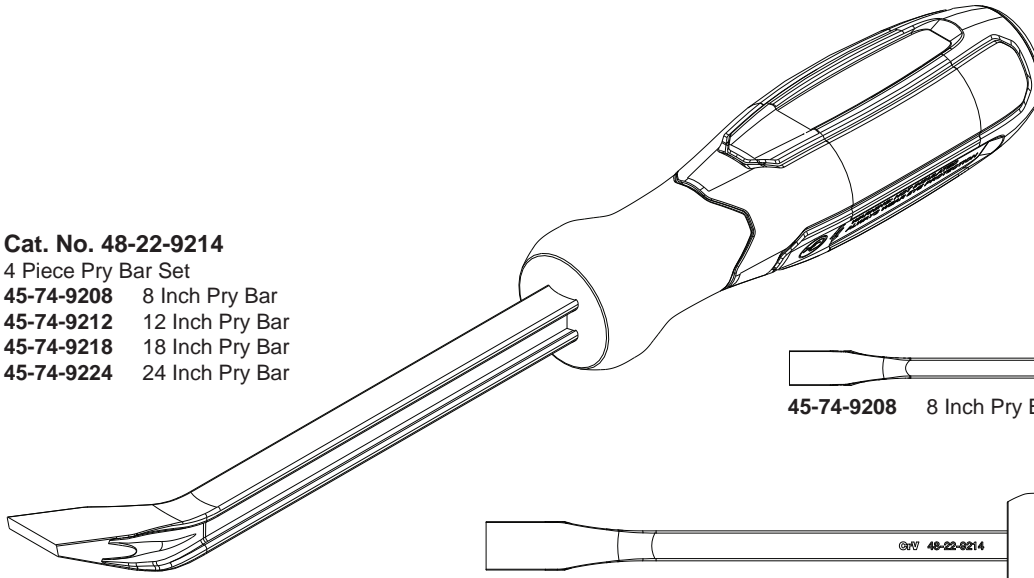

# SERVICE PARTS LIST

BULLETIN NO.  
54-49-9214

SPECIFY CATALOG NO. AND SERIAL NO. WHEN ORDERING PARTS	REVISED BULLETIN	DATE
<b>4 PIECE PRY BAR SET</b>		July 2017
CATALOG NO. 48-22-9214 4 Piece Pry Bar Set		

**Cat. No. 48-22-9214**

4 Piece Pry Bar Set

- 45-74-9208 8 Inch Pry Bar
- 45-74-9212 12 Inch Pry Bar
- 45-74-9218 18 Inch Pry Bar
- 45-74-9224 24 Inch Pry Bar

45-74-9208 8 Inch Pry Bar

45-74-9212 12 Inch Pry Bar

45-74-9218 18 Inch Pry Bar

45-74-9224 24 Inch Pry Bar