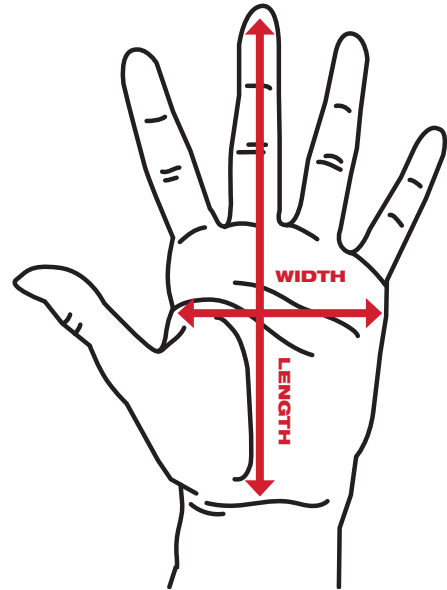

MILWAUKEE® WORK GLOVES SIZING GUIDE

MEASURE HAND AT SPECIFIED
POINTS AND MATCH MEASUREMENT
TO APPROPRIATE SIZE RANGE.

SIZE	S	M	L	XL	2X
WIDTH (in/cm)	3.42" – 3.73" 8,7 cm – 9,5 cm	3.74" – 3.88" 9,4 cm – 9,9 cm	3.89" – 4.04" 9,9 cm – 10,3 cm	4.05" – 4.20" 10,3 cm – 10,6 cm	4.21" – 4.44" 10,7 cm – 11,3 cm
LENGTH (in/cm)	6.89" – 7.39" 17,5 cm – 18,8 cm	7.40" – 7.62" 18,8 cm – 19,4 cm	7.63" – 7.86" 19,4 cm – 20 cm	7.87" – 8.10" 20 cm – 20,6 cm	8.11" – 8.34" 20,6 cm – 21,2 cm