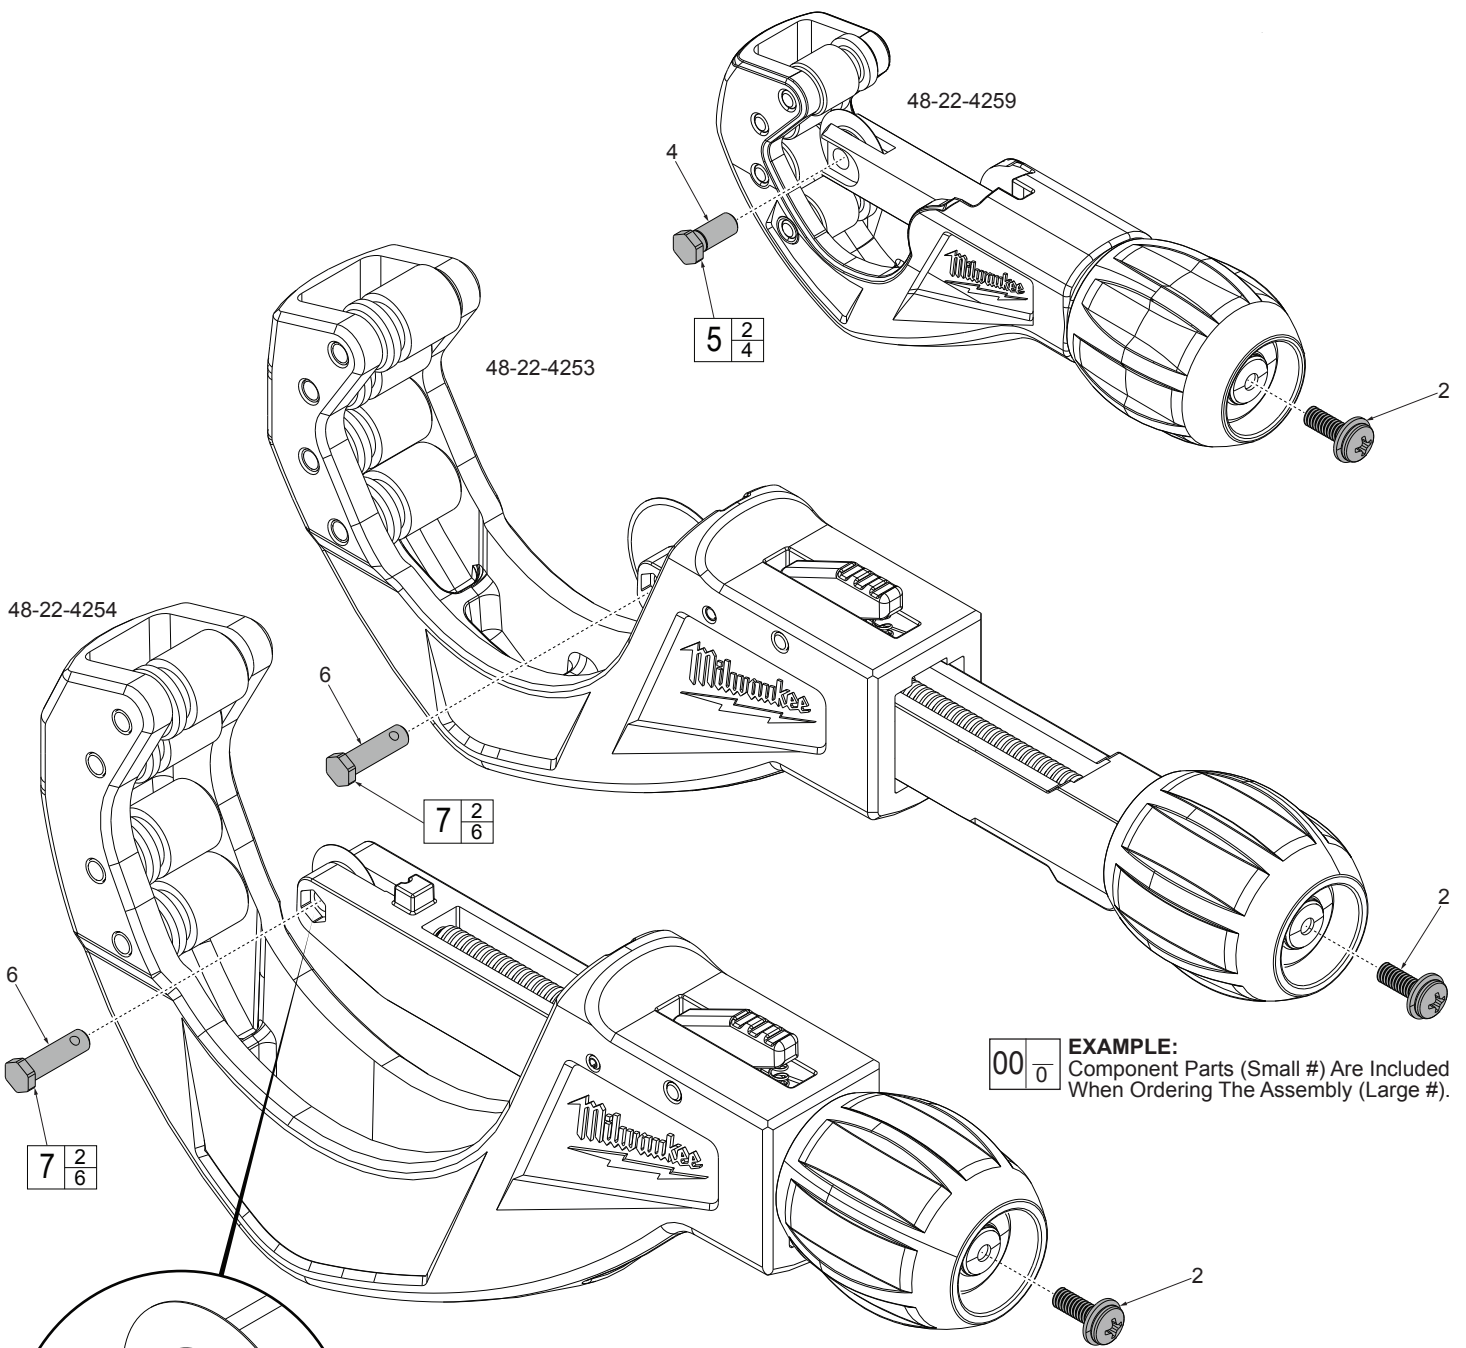

# SERVICE PARTS LIST

BULLETIN NO.  
54-49-3160

SPECIFY CATALOG NO. AND SERIAL NO. WHEN ORDERING PARTS		REVISED BULLETIN	DATE
<b>TUBING and SWING CUTTERS</b>			Nov. 2021
<b>CATALOG NO.</b>	<b>48-22-4250</b>	<b>1/2" Mini Cutter</b>	<b>See Below</b>
	<b>48-22-4251</b>	<b>1" Mini Cutter</b>	<b>See Below</b>
	<b>48-22-4252</b>	<b>1-1/2" Constant Swing</b>	<b>See Below</b>
	<b>48-22-4258</b>	<b>3/4" Mini Cutter</b>	<b>See Below</b>
	<b>48-22-4253</b>	<b>2-1/2" Quick Adjust Cutter</b>	<b>See Page Two</b>
	<b>48-22-4254</b>	<b>3-1/2" Quick Adjust Cutter</b>	<b>See Page Two</b>
	<b>48-22-4259</b>	<b>1" Constant Swing Cutter</b>	<b>See Page Two</b>

48-22-4250  
48-22-4258

48-22-4251

48-22-4250 and 48-22-4258 do not utilize a Spare Blade Screw (2). Discard that screw when installing the 14-46-4253 Service Kit onto this model.

48-22-4252

FIG.	PART NO.	DESCRIPTION OF PART	NO. REQ.
1	-----	Spring Pin	(1)
2	-----	Spare Blade Screw	(1)
3	<b>14-46-4253</b>	Spring Pin / Spare Blade Screw Service Kit	(1)
8	48-22-4256	Replacement Cutter Wheels (Set of 2) (Accessory)	(1)

**EXAMPLE:**  
Component Parts (Small #) Are Included When Ordering The Assembly (Large #).

Be sure hex head of Spring Pin is fully seated on any of the three models

**Replacement  
Cutter Wheels  
No. 48-22-4256  
Set of two**

8

**EXAMPLE:**  
Component Parts (Small #) Are Included  
When Ordering The Assembly (Large #).

Be sure hex head of Spring Pin  
is fully seated on any of the  
four models

FIG.	PART NO.	DESCRIPTION OF PART	NO. REQ.
2	-----	Spare Blade Screw	(1)
4	-----	Spring Pin	(1)
5	<b>14-46-5301</b>	Spring Pin / Spare Blade Screw Service Kit	(1)
8	48-22-4256	Replacement Cutter Wheels (Set of 2) (Accessory)	(1)