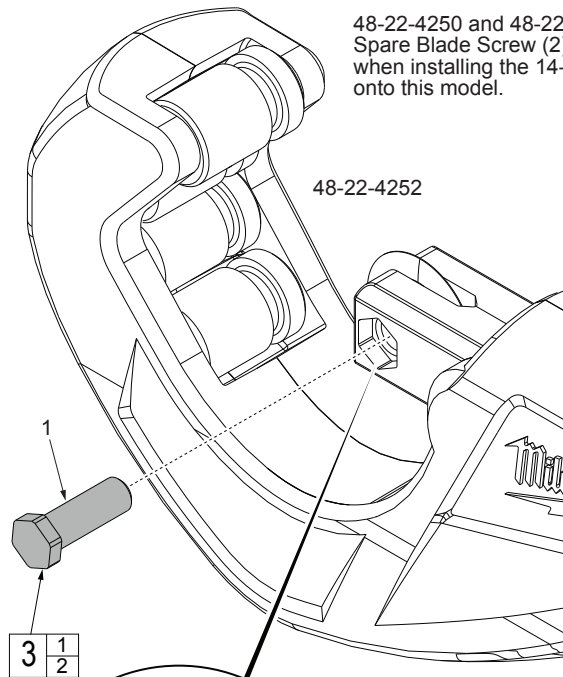

# SERVICE PARTS LIST

BULLETIN NO.  
54-49-3160

SPECIFY CATALOG NO. AND SERIAL NO. WHEN ORDERING PARTS		REVISED BULLETIN	DATE
<b>TUBING and SWING CUTTERS</b>			Nov. 2021
<b>CATALOG NO.</b>	<b>48-22-4250</b>	<b>1/2" Mini Cutter</b>	<b>See Below</b>
	<b>48-22-4251</b>	<b>1" Mini Cutter</b>	<b>See Below</b>
	<b>48-22-4252</b>	<b>1-1/2" Constant Swing</b>	<b>See Below</b>
	<b>48-22-4258</b>	<b>3/4" Mini Cutter</b>	<b>See Below</b>
	<b>48-22-4253</b>	<b>2-1/2" Quick Adjust Cutter</b>	<b>See Page Two</b>
	<b>48-22-4254</b>	<b>3-1/2" Quick Adjust Cutter</b>	<b>See Page Two</b>
	<b>48-22-4259</b>	<b>1" Constant Swing Cutter</b>	<b>See Page Two</b>

48-22-4250  
48-22-4258

48-22-4251

48-22-4250 and 48-22-4258 do not utilize a Spare Blade Screw (2). Discard that screw when installing the 14-46-4253 Service Kit onto this model.

48-22-4252

FIG.	PART NO.	DESCRIPTION OF PART	NO. REQ.
1	-----	Spring Pin	(1)
2	-----	Spare Blade Screw	(1)
3	<b>14-46-4253</b>	Spring Pin / Spare Blade Screw Service Kit	(1)
8	48-22-4256	Replacement Cutter Wheels (Set of 2) (Accessory)	(1)

**EXAMPLE:**  
Component Parts (Small #) Are Included When Ordering The Assembly (Large #).

Be sure hex head of Spring Pin is fully seated on any of the three models

**Replacement  
Cutter Wheels  
No. 48-22-4256  
Set of two**

8

**EXAMPLE:**  
Component Parts (Small #) Are Included  
When Ordering The Assembly (Large #).

Be sure hex head of Spring Pin  
is fully seated on any of the  
four models

FIG.	PART NO.	DESCRIPTION OF PART	NO. REQ.
2	-----	Spare Blade Screw	(1)
4	-----	Spring Pin	(1)
5	<b>14-46-5301</b>	Spring Pin / Spare Blade Screw Service Kit	(1)
8	48-22-4256	Replacement Cutter Wheels (Set of 2) (Accessory)	(1)