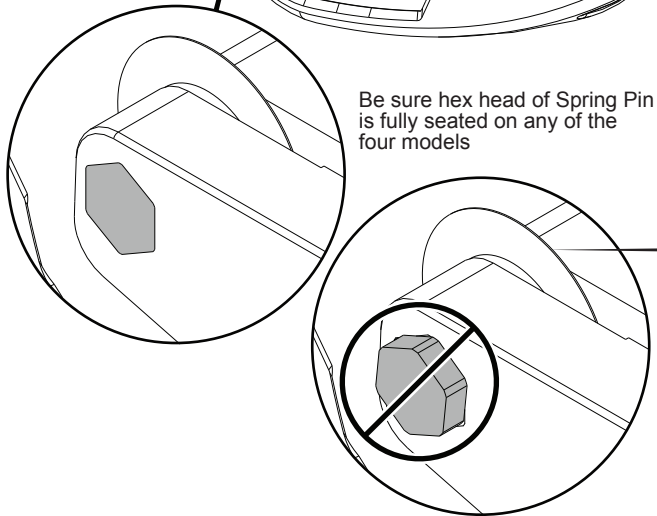

**EXAMPLE:**  
Component Parts (Small #) Are Included When Ordering The Assembly (Large #).

Be sure hex head of Spring Pin is fully seated on any of the three models

**Replacement  
Cutter Wheels  
No. 48-22-4256  
Set of two**

8

**EXAMPLE:**  
Component Parts (Small #) Are Included  
When Ordering The Assembly (Large #).

Be sure hex head of Spring Pin  
is fully seated on any of the  
four models

FIG.	PART NO.	DESCRIPTION OF PART	NO. REQ.
2	-----	Spare Blade Screw	(1)
4	-----	Spring Pin	(1)
5	<b>14-46-5301</b>	Spring Pin / Spare Blade Screw Service Kit	(1)
8	48-22-4256	Replacement Cutter Wheels (Set of 2) (Accessory)	(1)