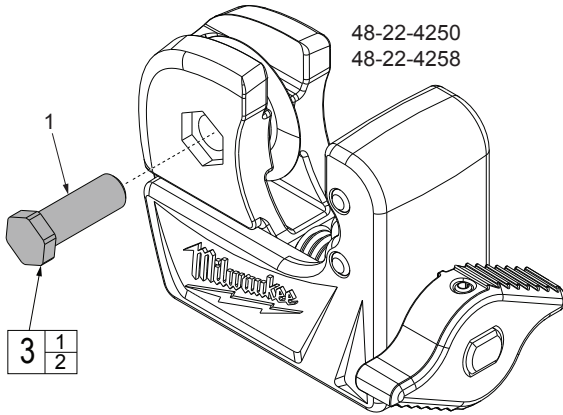

# SERVICE PARTS LIST

BULLETIN NO.  
54-49-3160

SPECIFY CATALOG NO. AND SERIAL NO. WHEN ORDERING PARTS		REVISED BULLETIN	DATE
<b>TUBING and SWING CUTTERS</b>			Nov. 2021
<b>CATALOG NO.</b>	<b>48-22-4250</b>	<b>1/2" Mini Cutter</b>	<b>See Below</b>
	<b>48-22-4251</b>	<b>1" Mini Cutter</b>	<b>See Below</b>
	<b>48-22-4252</b>	<b>1-1/2" Constant Swing</b>	<b>See Below</b>
	<b>48-22-4258</b>	<b>3/4" Mini Cutter</b>	<b>See Below</b>
	<b>48-22-4253</b>	<b>2-1/2" Quick Adjust Cutter</b>	<b>See Page Two</b>
	<b>48-22-4254</b>	<b>3-1/2" Quick Adjust Cutter</b>	<b>See Page Two</b>
	<b>48-22-4259</b>	<b>1" Constant Swing Cutter</b>	<b>See Page Two</b>

48-22-4250  
48-22-4258

48-22-4251

48-22-4250 and 48-22-4258 do not utilize a Spare Blade Screw (2). Discard that screw when installing the 14-46-4253 Service Kit onto this model.

48-22-4252

FIG.	PART NO.	DESCRIPTION OF PART	NO. REQ.
1	-----	Spring Pin	(1)
2	-----	Spare Blade Screw	(1)
3	<b>14-46-4253</b>	Spring Pin / Spare Blade Screw Service Kit	(1)
8	48-22-4256	Replacement Cutter Wheels (Set of 2) (Accessory)	(1)

**EXAMPLE:**  
Component Parts (Small #) Are Included When Ordering The Assembly (Large #).

Be sure hex head of Spring Pin is fully seated on any of the three models

**Replacement  
Cutter Wheels  
No. 48-22-4256  
Set of two**

8

**EXAMPLE:**  
Component Parts (Small #) Are Included  
When Ordering The Assembly (Large #).

Be sure hex head of Spring Pin  
is fully seated on any of the  
four models

FIG.	PART NO.	DESCRIPTION OF PART	NO. REQ.
2	-----	Spare Blade Screw	(1)
4	-----	Spring Pin	(1)
5	<b>14-46-5301</b>	Spring Pin / Spare Blade Screw Service Kit	(1)
8	48-22-4256	Replacement Cutter Wheels (Set of 2) (Accessory)	(1)