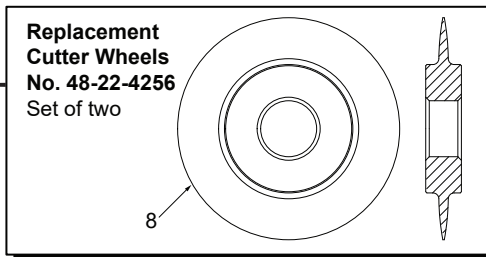

# SERVICE PARTS LIST

BULLETIN NO.  
54-49-3160

SPECIFY CATALOG NO. AND SERIAL NO. WHEN ORDERING PARTS		REVISED BULLETIN	DATE
<b>TUBING and SWING CUTTERS</b>			Nov. 2021
<b>CATALOG NO.</b>	<b>48-22-4250</b>	<b>1/2" Mini Cutter</b>	<b>See Below</b>
	<b>48-22-4251</b>	<b>1" Mini Cutter</b>	<b>See Below</b>
	<b>48-22-4252</b>	<b>1-1/2" Constant Swing</b>	<b>See Below</b>
	<b>48-22-4258</b>	<b>3/4" Mini Cutter</b>	<b>See Below</b>
	<b>48-22-4253</b>	<b>2-1/2" Quick Adjust Cutter</b>	<b>See Page Two</b>
	<b>48-22-4254</b>	<b>3-1/2" Quick Adjust Cutter</b>	<b>See Page Two</b>
	<b>48-22-4259</b>	<b>1" Constant Swing Cutter</b>	<b>See Page Two</b>

48-22-4250  
48-22-4258

48-22-4251

48-22-4250 and 48-22-4258 do not utilize a Spare Blade Screw (2). Discard that screw when installing the 14-46-4253 Service Kit onto this model.

48-22-4252

FIG.	PART NO.	DESCRIPTION OF PART	NO. REQ.
1	-----	Spring Pin	(1)
2	-----	Spare Blade Screw	(1)
3	<b>14-46-4253</b>	Spring Pin / Spare Blade Screw Service Kit	(1)
8	48-22-4256	Replacement Cutter Wheels (Set of 2) (Accessory)	(1)

**EXAMPLE:**  
Component Parts (Small #) Are Included When Ordering The Assembly (Large #).

Be sure hex head of Spring Pin is fully seated on any of the three models

**Replacement  
Cutter Wheels  
No. 48-22-4256  
Set of two**

8

**EXAMPLE:**  
Component Parts (Small #) Are Included  
When Ordering The Assembly (Large #).

Be sure hex head of Spring Pin  
is fully seated on any of the  
four models

FIG.	PART NO.	DESCRIPTION OF PART	NO. REQ.
2	-----	Spare Blade Screw	(1)
4	-----	Spring Pin	(1)
5	<b>14-46-5301</b>	Spring Pin / Spare Blade Screw Service Kit	(1)
8	48-22-4256	Replacement Cutter Wheels (Set of 2) (Accessory)	(1)