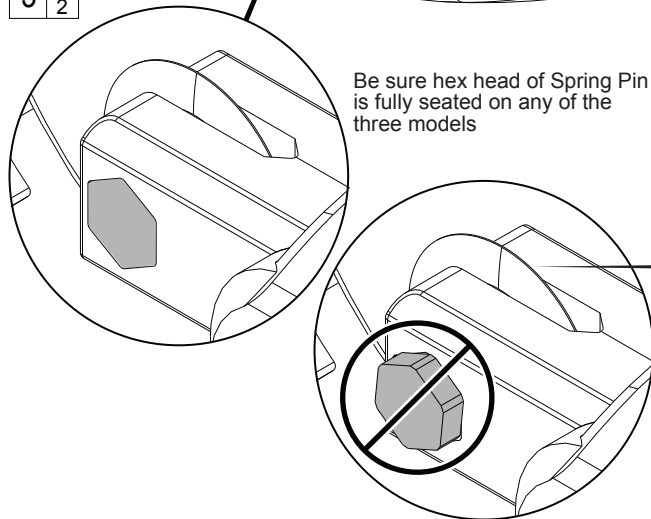

# SERVICE PARTS LIST

BULLETIN NO.  
54-49-3160

SPECIFY CATALOG NO. AND SERIAL NO. WHEN ORDERING PARTS		REVISED BULLETIN	DATE
<b>TUBING and SWING CUTTERS</b>			Nov. 2021
<b>CATALOG NO.</b>	<b>48-22-4250</b>	<b>1/2" Mini Cutter</b>	<b>See Below</b>
	<b>48-22-4251</b>	<b>1" Mini Cutter</b>	<b>See Below</b>
	<b>48-22-4252</b>	<b>1-1/2" Constant Swing</b>	<b>See Below</b>
	<b>48-22-4258</b>	<b>3/4" Mini Cutter</b>	<b>See Below</b>
	<b>48-22-4253</b>	<b>2-1/2" Quick Adjust Cutter</b>	<b>See Page Two</b>
	<b>48-22-4254</b>	<b>3-1/2" Quick Adjust Cutter</b>	<b>See Page Two</b>
	<b>48-22-4259</b>	<b>1" Constant Swing Cutter</b>	<b>See Page Two</b>

48-22-4250  
48-22-4258

48-22-4251

48-22-4250 and 48-22-4258 do not utilize a Spare Blade Screw (2). Discard that screw when installing the 14-46-4253 Service Kit onto this model.

48-22-4252

FIG.	PART NO.	DESCRIPTION OF PART	NO. REQ.
1	-----	Spring Pin	(1)
2	-----	Spare Blade Screw	(1)
3	<b>14-46-4253</b>	Spring Pin / Spare Blade Screw Service Kit	(1)
8	48-22-4256	Replacement Cutter Wheels (Set of 2) (Accessory)	(1)

**EXAMPLE:**  
Component Parts (Small #) Are Included When Ordering The Assembly (Large #).

Be sure hex head of Spring Pin is fully seated on any of the three models

**Replacement  
Cutter Wheels  
No. 48-22-4256  
Set of two**

8

**EXAMPLE:**  
Component Parts (Small #) Are Included  
When Ordering The Assembly (Large #).

Be sure hex head of Spring Pin  
is fully seated on any of the  
four models

FIG.	PART NO.	DESCRIPTION OF PART	NO. REQ.
2	-----	Spare Blade Screw	(1)
4	-----	Spring Pin	(1)
5	<b>14-46-5301</b>	Spring Pin / Spare Blade Screw Service Kit	(1)
8	48-22-4256	Replacement Cutter Wheels (Set of 2) (Accessory)	(1)