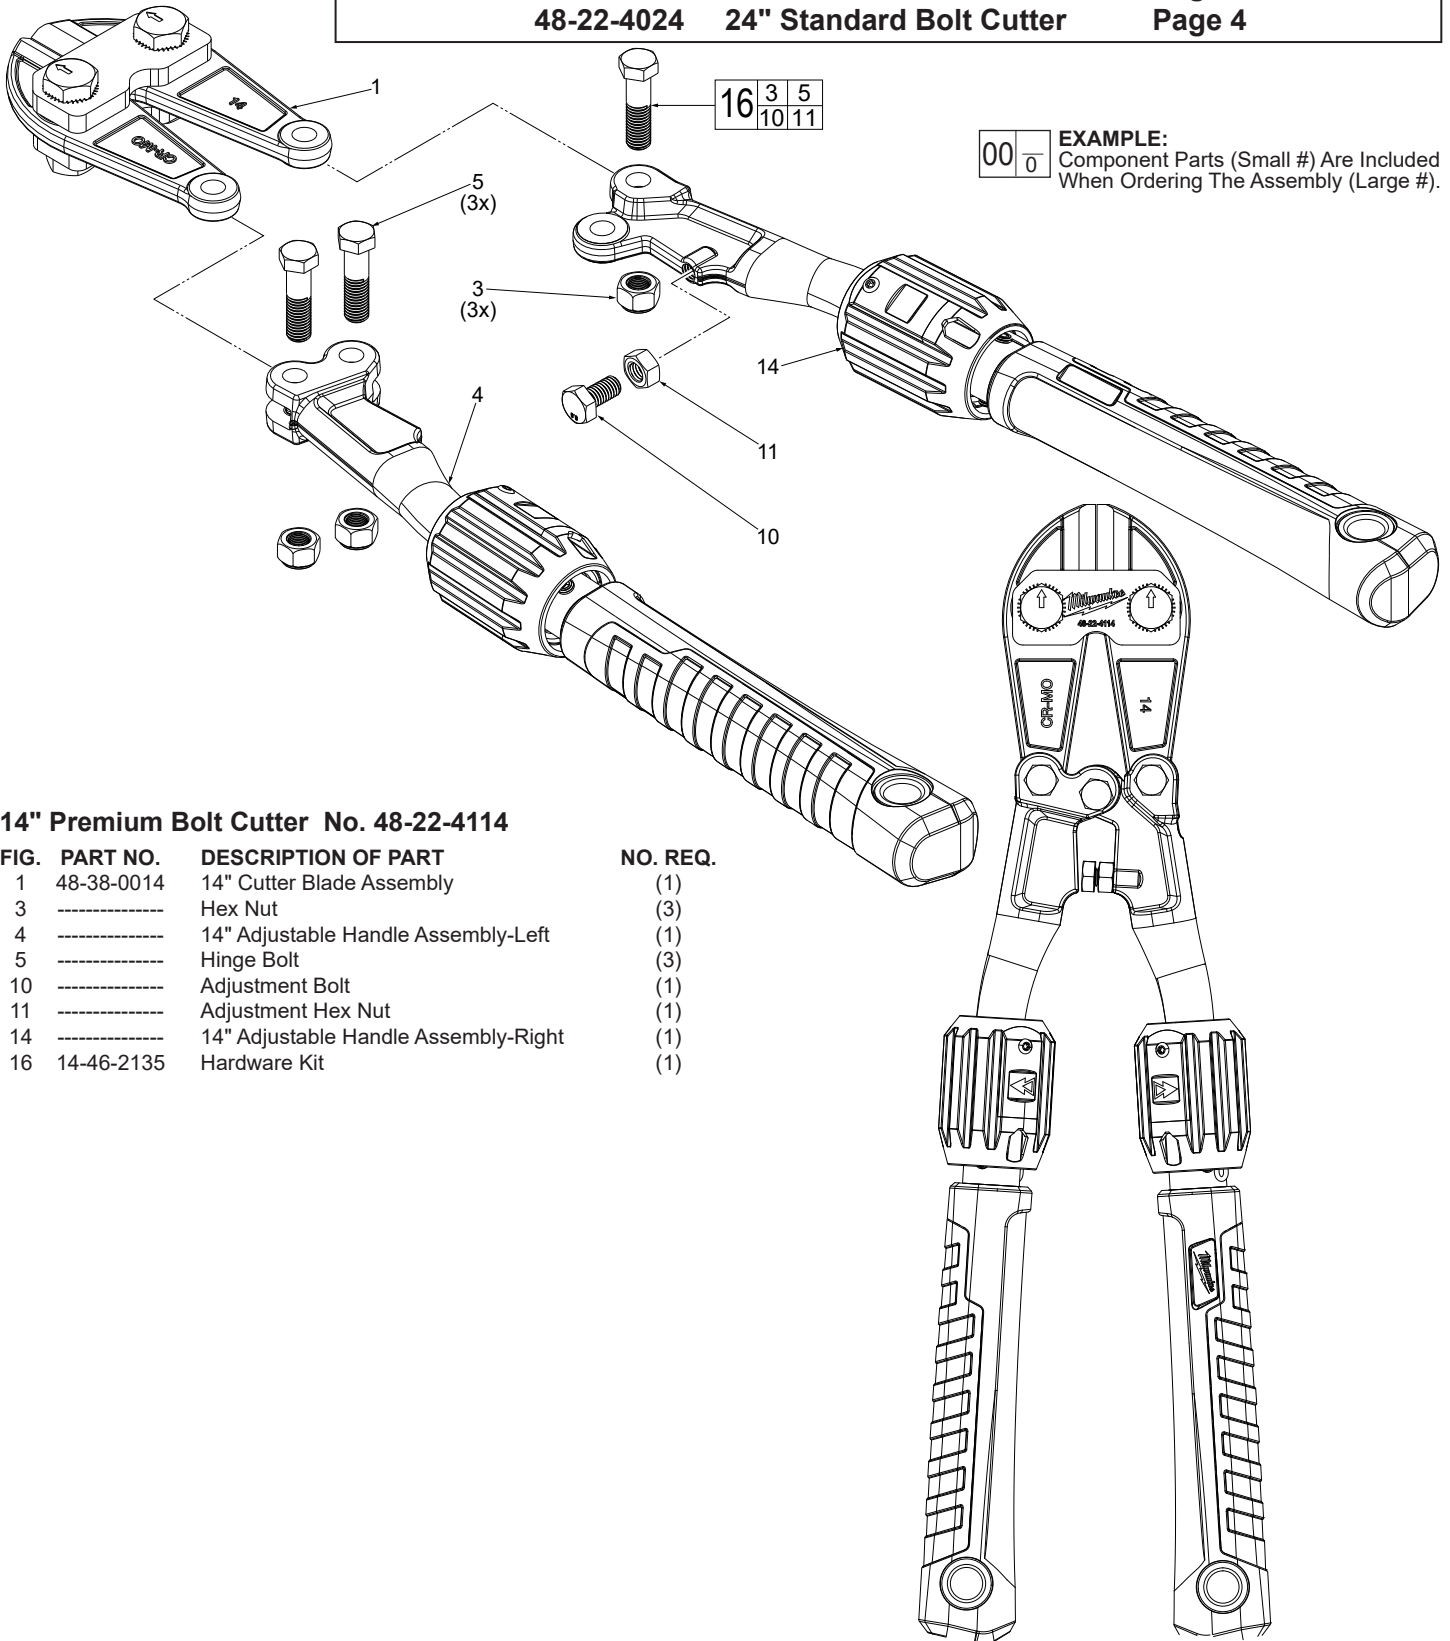

SERVICE PARTS LIST

BULLETIN NO.
54-49-1605

SPECIFY CATALOG NO. AND SERIAL NO. WHEN ORDERING PARTS		REVISED BULLETIN
BOLT CUTTERS		
CATALOG NO. 48-22-4114	14" Premium Bolt Cutter	Page 1
48-22-4124	24" Premium Bolt Cutter	Page 2
48-22-4014	14" Standard Bolt Cutter	Page 3
48-22-4024	24" Standard Bolt Cutter	Page 4

14" Premium Bolt Cutter No. 48-22-4114

FIG.	PART NO.	DESCRIPTION OF PART	NO. REQ.
1	48-38-0014	14" Cutter Blade Assembly	(1)
3	-----	Hex Nut	(3)
4	-----	14" Adjustable Handle Assembly-Left	(1)
5	-----	Hinge Bolt	(3)
10	-----	Adjustment Bolt	(1)
11	-----	Adjustment Hex Nut	(1)
14	-----	14" Adjustable Handle Assembly-Right	(1)
16	14-46-2135	Hardware Kit	(1)

EXAMPLE:
 Component Parts (Small #) Are Included
 When Ordering The Assembly (Large #).

24" Premium Bolt Cutter No. 48-22-4124

FIG.	PART NO.	DESCRIPTION OF PART	NO. REQ.
1	48-38-0024	24" Cutter Blade Assembly	(1)
3	-----	Hex Nut	(3)
4	-----	24" Adjustable Handle Assembly-Left	(1)
5	-----	Hinge Bolt	(3)
10	-----	Adjustment Bolt	(1)
11	-----	Adjustment Hex Nut	(1)
14	-----	24" Adjustable Handle Assembly-Right	(1)
16	14-46-2140	Hardware Kit	(1)

EXAMPLE:
 Component Parts (Small #) Are Included
 When Ordering The Assembly (Large #).

24" Standard Bolt Cutter No. 48-22-4024

FIG.	PART NO.	DESCRIPTION OF PART	NO. REQ.
1	48-38-0024	24" Cutter Blade Assembly	(1)
3	-----	Hex Nut	(3)
4	-----	24" Handle Assembly-Left	(1)
5	-----	Hinge Bolt	(3)
10	-----	Adjustment Bolt	(1)
11	-----	Adjustment Hex Nut	(1)
14	-----	24" Handle Assembly-Right	(1)
16	14-46-2140	Hardware Kit	(1)