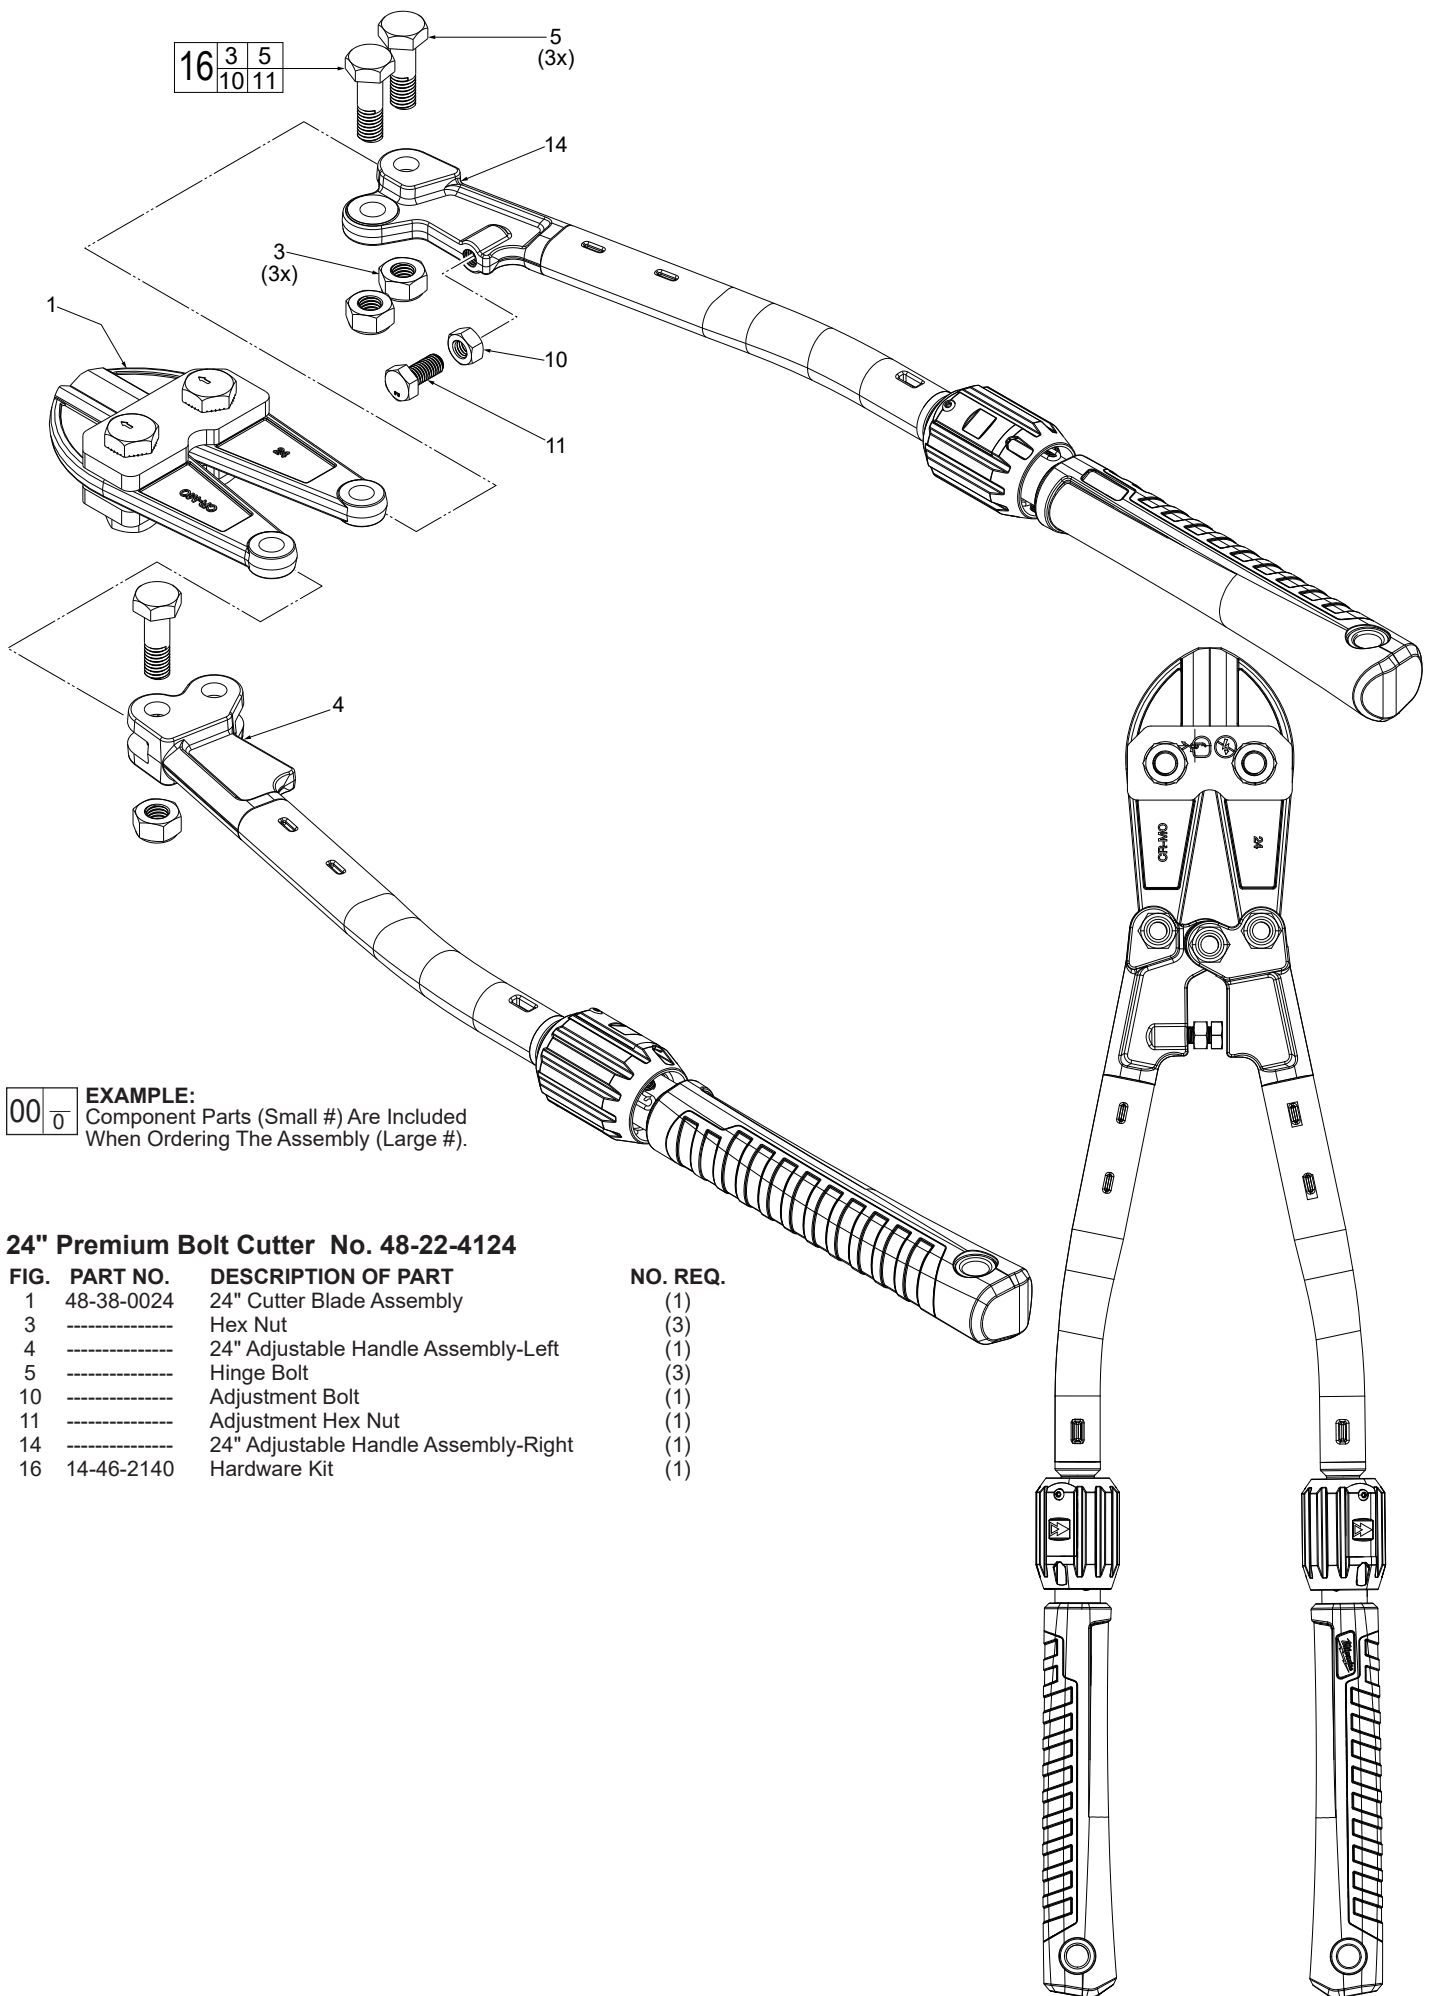

SERVICE PARTS LIST

BULLETIN NO.
54-49-1605

SPECIFY CATALOG NO. AND SERIAL NO. WHEN ORDERING PARTS		REVISED BULLETIN
BOLT CUTTERS		
CATALOG NO. 48-22-4114	14" Premium Bolt Cutter	Page 1
48-22-4124	24" Premium Bolt Cutter	Page 2
48-22-4014	14" Standard Bolt Cutter	Page 3
48-22-4024	24" Standard Bolt Cutter	Page 4

14" Premium Bolt Cutter No. 48-22-4114

FIG.	PART NO.	DESCRIPTION OF PART	NO. REQ.
1	48-38-0014	14" Cutter Blade Assembly	(1)
3	-----	Hex Nut	(3)
4	-----	14" Adjustable Handle Assembly-Left	(1)
5	-----	Hinge Bolt	(3)
10	-----	Adjustment Bolt	(1)
11	-----	Adjustment Hex Nut	(1)
14	-----	14" Adjustable Handle Assembly-Right	(1)
16	14-46-2135	Hardware Kit	(1)

EXAMPLE:
 Component Parts (Small #) Are Included
 When Ordering The Assembly (Large #).

24" Premium Bolt Cutter No. 48-22-4124

FIG.	PART NO.	DESCRIPTION OF PART	NO. REQ.
1	48-38-0024	24" Cutter Blade Assembly	(1)
3	-----	Hex Nut	(3)
4	-----	24" Adjustable Handle Assembly-Left	(1)
5	-----	Hinge Bolt	(3)
10	-----	Adjustment Bolt	(1)
11	-----	Adjustment Hex Nut	(1)
14	-----	24" Adjustable Handle Assembly-Right	(1)
16	14-46-2140	Hardware Kit	(1)

EXAMPLE:
 Component Parts (Small #) Are Included
 When Ordering The Assembly (Large #).

24" Standard Bolt Cutter No. 48-22-4024

FIG.	PART NO.	DESCRIPTION OF PART	NO. REQ.
1	48-38-0024	24" Cutter Blade Assembly	(1)
3	-----	Hex Nut	(3)
4	-----	24" Handle Assembly-Left	(1)
5	-----	Hinge Bolt	(3)
10	-----	Adjustment Bolt	(1)
11	-----	Adjustment Hex Nut	(1)
14	-----	24" Handle Assembly-Right	(1)
16	14-46-2140	Hardware Kit	(1)