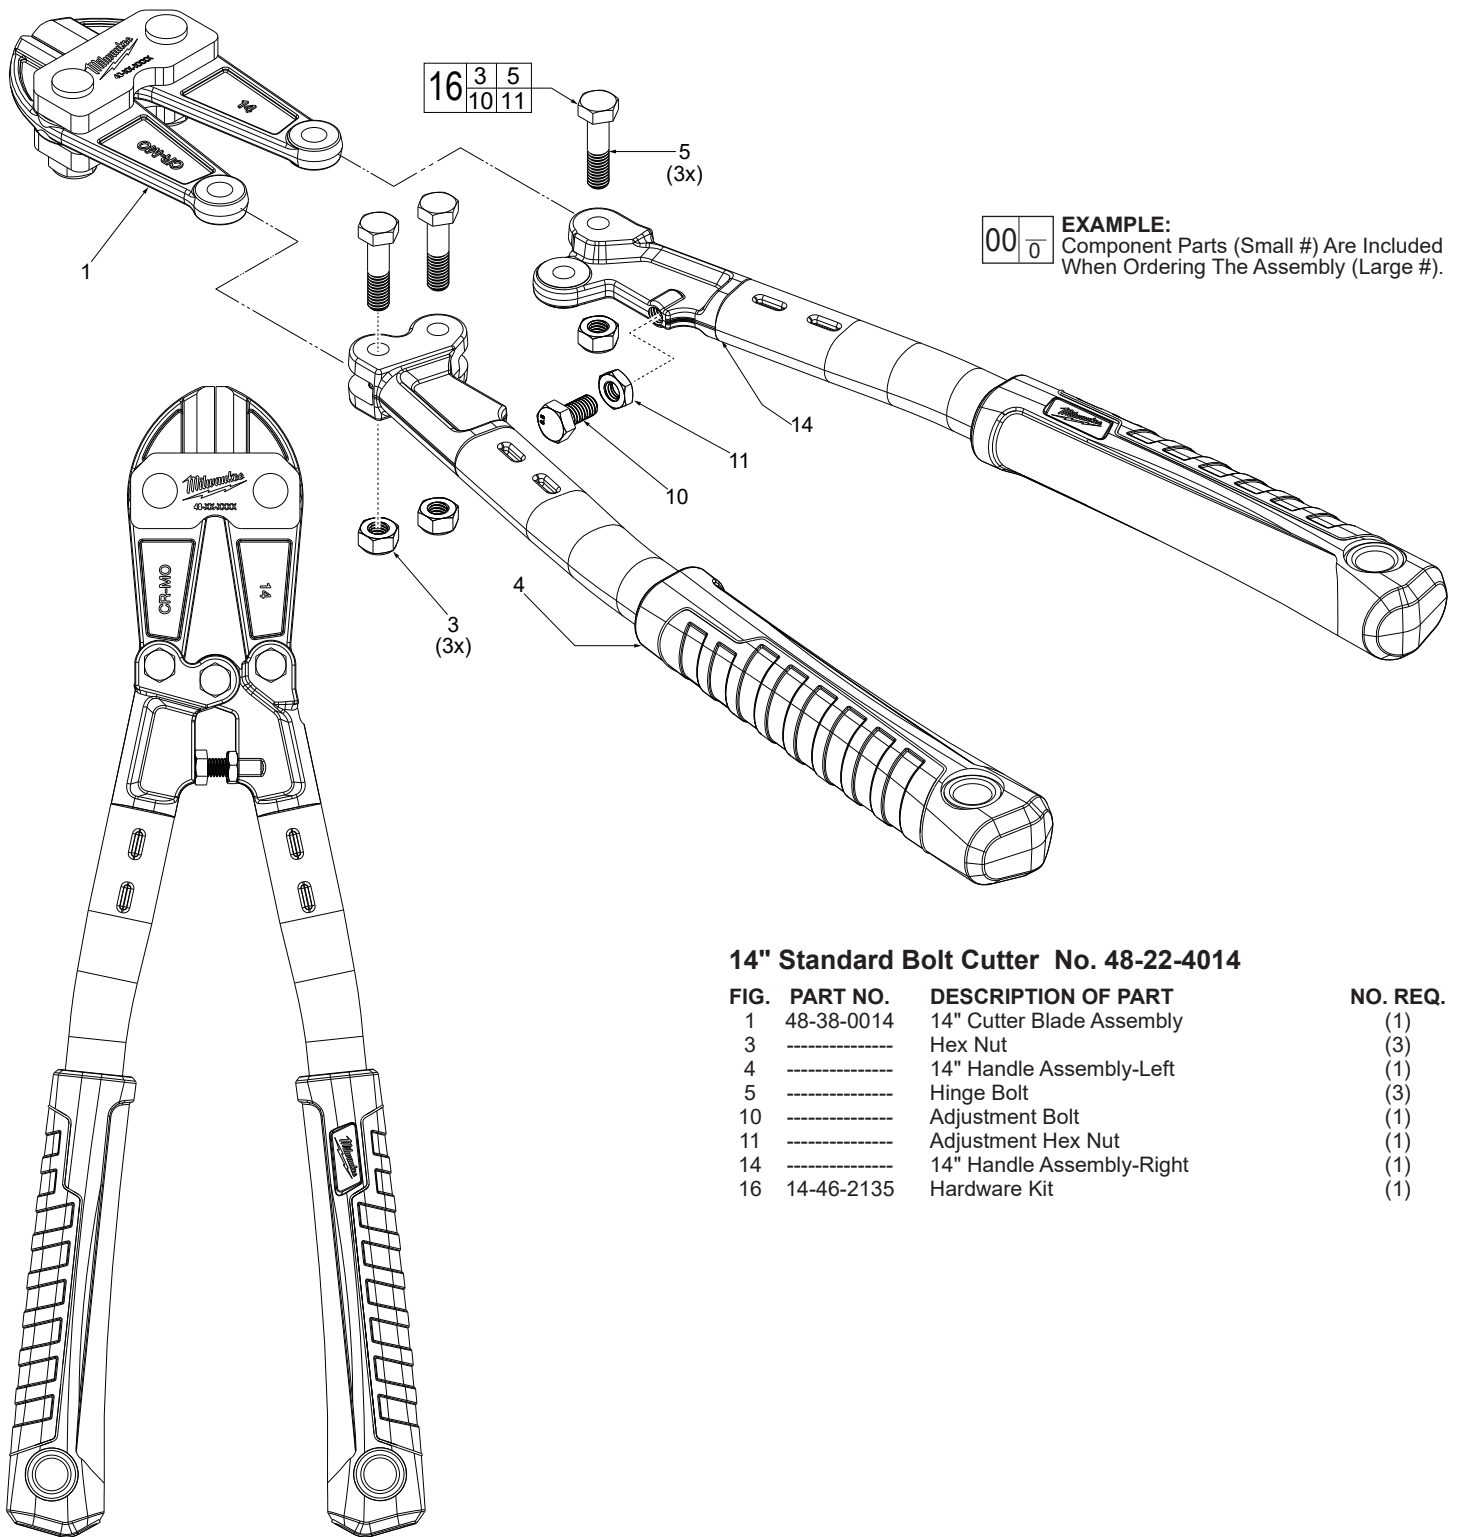

14" Premium Bolt Cutter No. 48-22-4114

FIG.	PART NO.	DESCRIPTION OF PART	NO. REQ.
1	48-38-0014	14" Cutter Blade Assembly	(1)
3	-----	Hex Nut	(3)
4	-----	14" Adjustable Handle Assembly-Left	(1)
5	-----	Hinge Bolt	(3)
10	-----	Adjustment Bolt	(1)
11	-----	Adjustment Hex Nut	(1)
14	-----	14" Adjustable Handle Assembly-Right	(1)
16	14-46-2135	Hardware Kit	(1)

EXAMPLE:
 Component Parts (Small #) Are Included
 When Ordering The Assembly (Large #).

24" Premium Bolt Cutter No. 48-22-4124

FIG.	PART NO.	DESCRIPTION OF PART	NO. REQ.
1	48-38-0024	24" Cutter Blade Assembly	(1)
3	-----	Hex Nut	(3)
4	-----	24" Adjustable Handle Assembly-Left	(1)
5	-----	Hinge Bolt	(3)
10	-----	Adjustment Bolt	(1)
11	-----	Adjustment Hex Nut	(1)
14	-----	24" Adjustable Handle Assembly-Right	(1)
16	14-46-2140	Hardware Kit	(1)

EXAMPLE:
 Component Parts (Small #) Are Included
 When Ordering The Assembly (Large #).

14" Standard Bolt Cutter No. 48-22-4014

FIG.	PART NO.	DESCRIPTION OF PART	NO. REQ.
1	48-38-0014	14" Cutter Blade Assembly	(1)
3	-----	Hex Nut	(3)
4	-----	14" Handle Assembly-Left	(1)
5	-----	Hinge Bolt	(3)
10	-----	Adjustment Bolt	(1)
11	-----	Adjustment Hex Nut	(1)
14	-----	14" Handle Assembly-Right	(1)
16	14-46-2135	Hardware Kit	(1)

EXAMPLE:
 Component Parts (Small #) Are Included
 When Ordering The Assembly (Large #).

24" Standard Bolt Cutter No. 48-22-4024

FIG.	PART NO.	DESCRIPTION OF PART	NO. REQ.
1	48-38-0024	24" Cutter Blade Assembly	(1)
3	-----	Hex Nut	(3)
4	-----	24" Handle Assembly-Left	(1)
5	-----	Hinge Bolt	(3)
10	-----	Adjustment Bolt	(1)
11	-----	Adjustment Hex Nut	(1)
14	-----	24" Handle Assembly-Right	(1)
16	14-46-2140	Hardware Kit	(1)