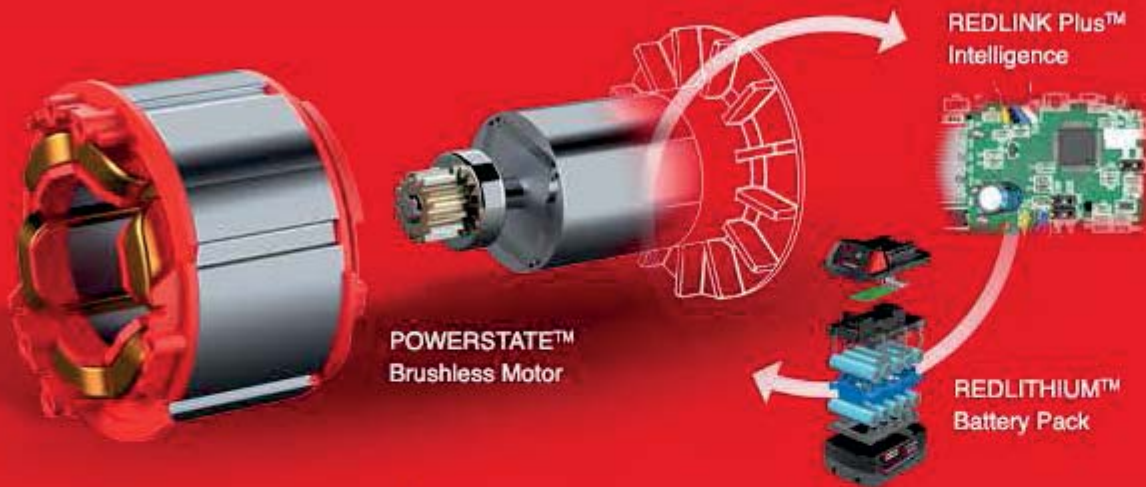

BRUSHLESS MOTORS ARE DRIVING REVOLUTIONARY PERFORMANCE

POWERSTATE™
Brushless Motor

REDLINK Plus™
Intelligence

REDLITHIUM™
Battery Pack

POWERSTATE™ BRUSHLESS
MOTORS ARE FEATURED IN

M18 FUEL

DRIVERS & IMPACTS