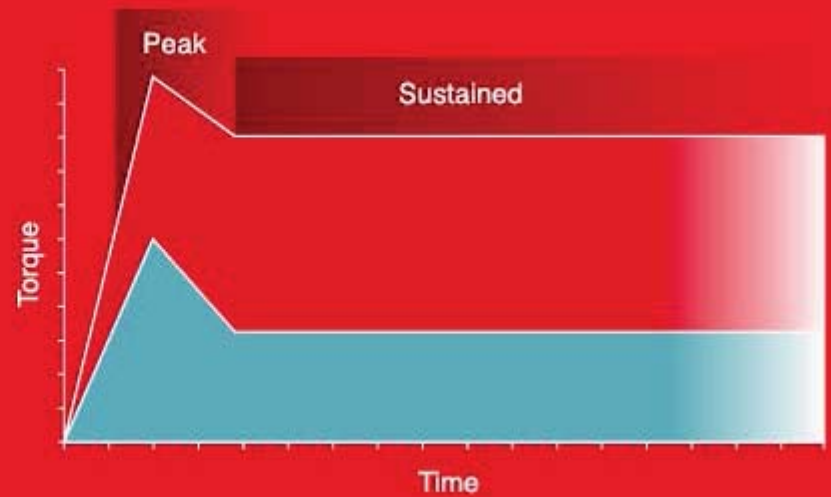

Popular Science

Read the full article:

[A New Motor Makes for A Stronger 18-volt Drill](#)

OVER 60% MORE PEAK TORQUE

OVER 80% MORE POWER UNDER LOAD

BRUSHLESS MEANS MORE RUN-TIME

Milwaukee's® POWERSTATE™ brushless motor is what makes the M18™ FUEL™ 18V drills and impact drivers last longer. The POWERSTATE™ motor is also supported by the world's most advanced battery pack - REDLITHIUM™ - and system of