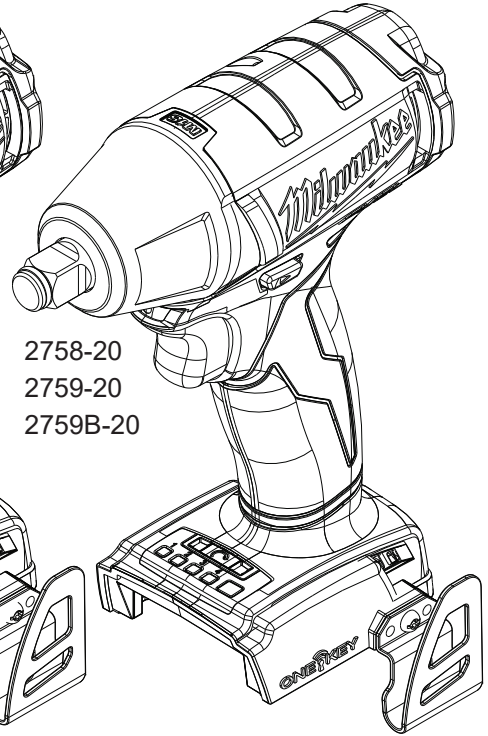

SERVICE PARTS LIST

BULLETIN NO.
54-00-1KEY

SPECIFY CATALOG NO. AND SERIAL NO. WHEN ORDERING PARTS		REVISED BULLETIN	DATE
M18™ FUEL™ ONE KEY TOOLS			Oct. 2019
CATALOG NO.	SERIAL NUMBER	WIRING INSTRUCTION	

2705-20
2706-20

2757-20

2758-20
2759-20
2759B-20

Service for Milwaukee Tool ONE KEY Products
can only be performed at this
Milwaukee factory Central Repair Center: