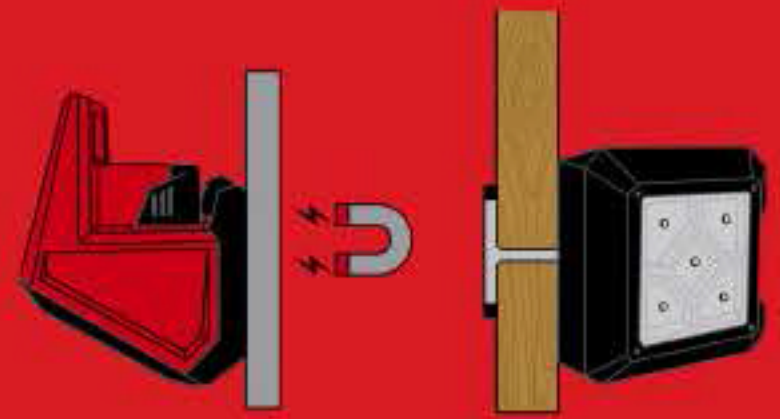

M12 ROVER
LED Flood Light

**TAKE ANYWHERE.
HANG EVERYWHERE.**

ADAPTS

STICK

CLAMP

HANG

CARRY

HIGH DEFINITION

TRUEVIEW™

Other LED

**REPLACES
250W
HALOGEN**

PERFORMS

SURVIVES

M12™ Compact Flood Light

2364-20

OVERVIEW