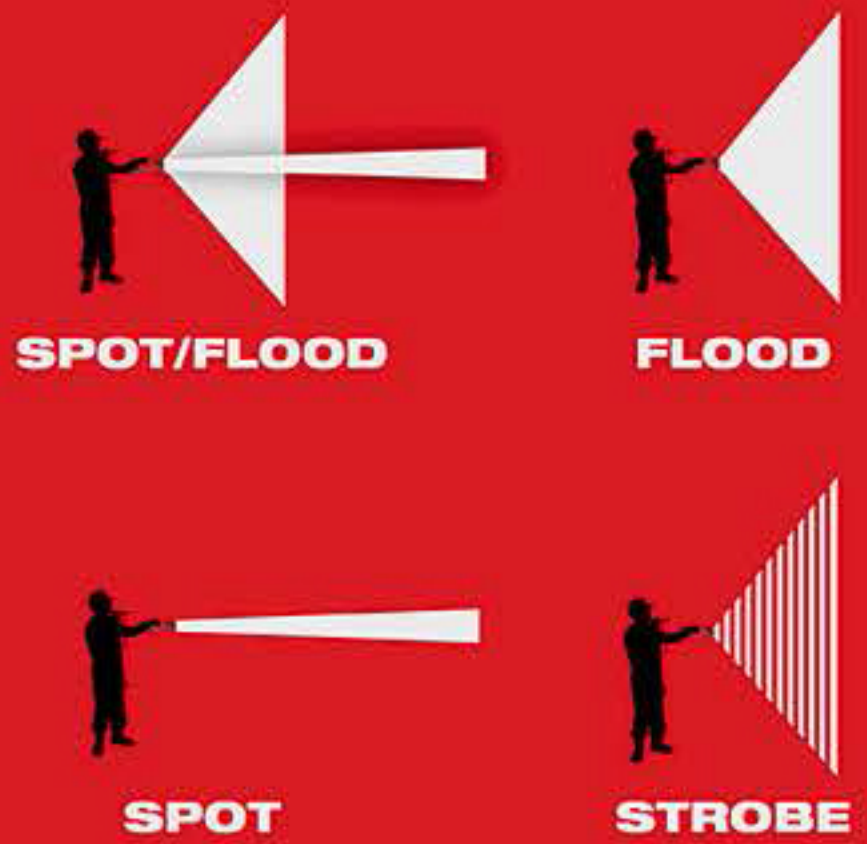

M18 LED Search Light

**SPOT FARTHER,
FLOOD BRIGHTER**

ADAPTS

HIGH DEFINITION

M18™ Search Light (Tool Only)

2354-20

★★★★★

OVERVIEW

**OVER
700 YDS
BEAM DISTANCE**

PERFORMS

SURVIVES

When it comes to quality work lights, Milwaukee is the brand you can depend on.