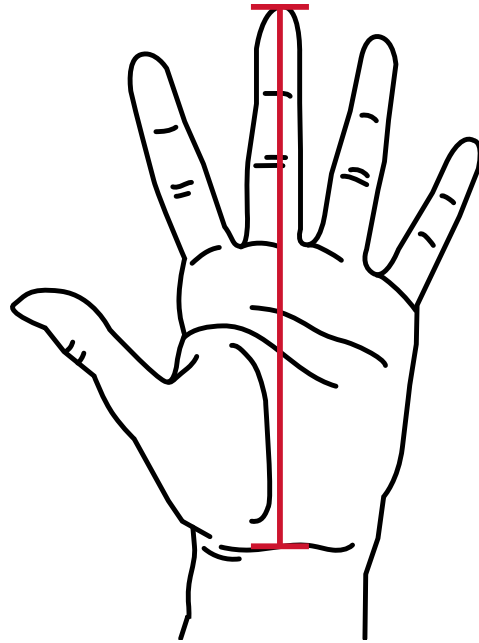

GLOVES

MILWAUKEE® SIZING GUIDE

FOR BEST FIT, MEASURE TIP OF
MIDDLE FINGER TO BASE OF PALM.

SIZE	M	L	XL
HAND (in/cm)	7-1/2" 19,1 cm	7-3/4" 19,7 cm	8" 20,3 cm

Milwaukee®