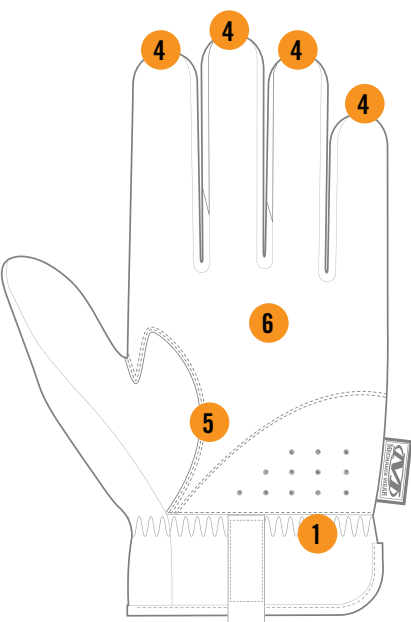

DURAHIDE™ FASTFIT®

LEATHER HAND PROTECTION

Pull on a pair of DuraHide™ FastFit® leather gloves and get to work with DuraHide® performance leather to protect your hands when you're in full swing. DuraHide® performance leather provides extreme abrasion resistance when operating power tools and hauling abrasive building materials. When the job's done, just toss them in the wash for a fresh start to the work week.

ELASTIC CUFF

Comfortable stretch elastic cuff provides easy on and off flexibility.

LEATHER

DuraHide™ leather protects your palm with extreme abrasion resistance.

DURAHIDE™ FASTFIT®

AVAILABLE COLORS

LFF-75 TAN

XXXS	XXS	XS	S	M	L	XL	XXL	XXXL
05	06	07	08	09	10	11	12	13

FEATURES

1. Comfortable stretch elastic cuff provides easy on and off flexibility.
2. Form-fitting TrekDry® material keeps your hands cool and comfortable while you work.
3. DuraHide™ performance leather thumb reinforcement.
4. Pinched fingertip construction improves fingertip strength.
5. Anatomically designed two-piece palm eliminates material bunching in the palm.
6. DuraHide™ performance leather palm provides extreme abrasion resistance.