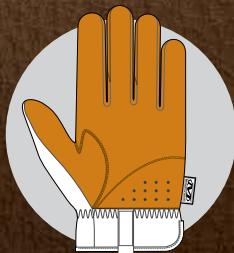

DURAHIDE™ FASTFIT®

LEATHER HAND PROTECTION

Pull on a pair of DuraHide™ FastFit® leather gloves and get to work with DuraHide® performance leather to protect your hands when you're in full swing. DuraHide® performance leather provides extreme abrasion resistance when operating power tools and hauling abrasive building materials. When the job's done, just toss them in the wash for a fresh start to the work week.

ELASTIC CUFF

Comfortable stretch elastic cuff provides easy on and off flexibility.

LEATHER

DuraHide™ leather protects your palm with extreme abrasion resistance.

DURAHIDE™ FASTFIT®

AVAILABLE COLORS

LFF-75 TAN

XXXS	XXS	XS	S	M	L	XL	XXL	XXXL
05	06	07	08	09	10	11	12	13

FEATURES

1. Comfortable stretch elastic cuff provides easy on and off flexibility.
2. Form-fitting TrekDry® material keeps your hands cool and comfortable while you work.
3. DuraHide™ performance leather thumb reinforcement.
4. Pinched fingertip construction improves fingertip strength.
5. Anatomically designed two-piece palm eliminates material bunching in the palm.
6. DuraHide™ performance leather palm provides extreme abrasion resistance.