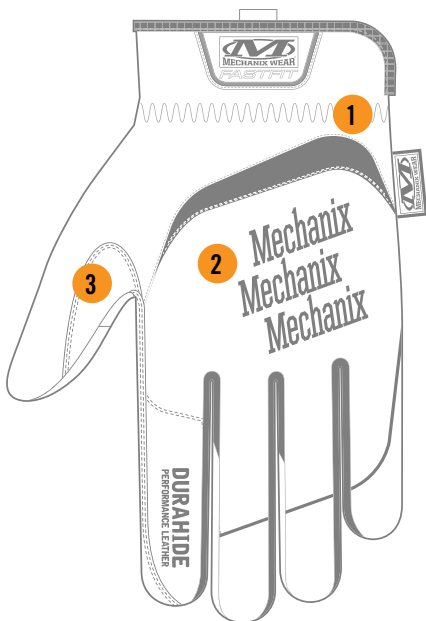

DURAHIDE™ FASTFIT®

LEATHER HAND PROTECTION

Pull on a pair of DuraHide™ FastFit® leather gloves and get to work with DuraHide® performance leather to protect your hands when you're in full swing. DuraHide® performance leather provides extreme abrasion resistance when operating power tools and hauling abrasive building materials. When the job's done, just toss them in the wash for a fresh start to the work week.

ELASTIC CUFF

Comfortable stretch elastic cuff provides easy on and off flexibility.

LEATHER

DuraHide™ leather protects your palm with extreme abrasion resistance.

DURAHIDE™ FASTFIT®

AVAILABLE COLORS

LFF-75 TAN

XXXS	XXS	XS	S	M	L	XL	XXL	XXXL
05	06	07	08	09	10	11	12	13

FEATURES

1. Comfortable stretch elastic cuff provides easy on and off flexibility.
2. Form-fitting TrekDry® material keeps your hands cool and comfortable while you work.
3. DuraHide™ performance leather thumb reinforcement.
4. Pinched fingertip construction improves fingertip strength.
5. Anatomically designed two-piece palm eliminates material bunching in the palm.
6. DuraHide™ performance leather palm provides extreme abrasion resistance.