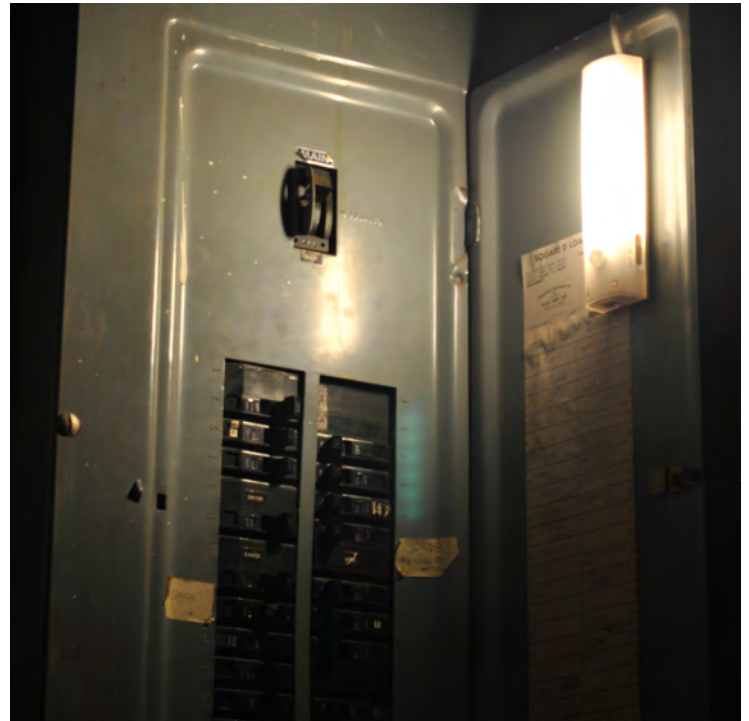

Easy Charge

Tag Along - Anywhere Light

Model # 42170

Light anywhere you need it!

Easy to use and great to take with you

Light where and when you need it; all in a small, but powerful, portable package. Because you charge this extremely bright 6 LED light with a microUSB; there will be a charging port virtually everywhere. Even use your cell phone wall and car chargers; along with your computer's USB port to recharge this light. You never need to search for a adaptor that matches this light because USB charging cords are ubiquitous. Each recharge provides hours of motion activated light or continuous lighting via an on/off switch. Incredibly versatile; choose to attach the light to a wall with the included easy release mounting bracket or use the hidden, swiveling hanging tab to hook the light just about anywhere you need light. The perfect work light to keep in the car, briefcase, backpack, purse and home. A 6.5 inch by 2 inch light you'll want multiples of. No need to replace the batteries, just a quick recharge and you're ready to light your way. Perfect for people on the move: students reading at night in dorm rooms, children riding in the back seat of the car; and repair people needing portable lighting. Also, great for travelers because only a USB charging port is need.

Anyone on the go will love this Tag Along Anywhere Light.

INCLUDES

- 1 Tag Along Anywhere Light
- 1 Rechargeable Battery in Each Unit
- Mounting Bracket
- User Guide
- 1 Year Limited Warranty

MAXSA
INNOVATIONS
Creating Unique Products