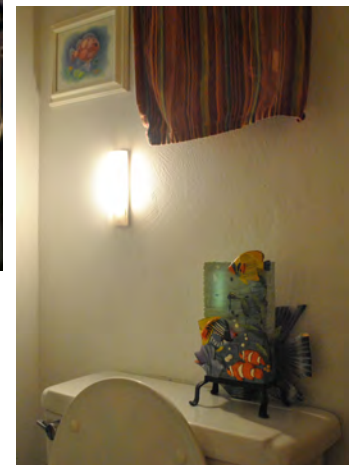

Easy Charge

Tag Along - Anywhere Light

Model # 42170

Light anywhere you need it!

Easy to use and great to take with you

Light where and when you need it; all in a small, but powerful, portable package. Because you charge this extremely bright 6 LED light with a microUSB; there will be a charging port virtually everywhere. Even use your cell phone wall and car chargers; along with your computer's USB port to recharge this light. You never need to search for a adaptor that matches this light because USB charging cords are ubiquitous. Each recharge provides hours of motion activated light or continuous lighting via an on/off switch. Incredibly versatile; choose to attach the light to a wall with the included easy release mounting bracket or use the hidden, swiveling hanging tab to hook the light just about anywhere you need light. The perfect work light to keep in the car, briefcase, backpack, purse and home. A 6.5 inch by 2 inch light you'll want multiples of. No need to replace the batteries, just a quick recharge and you're ready to light your way. Perfect for people on the move: students reading at night in dorm rooms, children riding in the back seat of the car; and repair people needing portable lighting. Also, great for travelers because only a USB charging port is need.

Anyone on the go will love this Tag Along Anywhere Light.

INCLUDES

- 1 Tag Along Anywhere Light
- 1 Rechargeable Battery in Each Unit
- Mounting Bracket
- User Guide
- 1 Year Limited Warranty

MAXSA
INNOVATIONS
Creating Unique Products