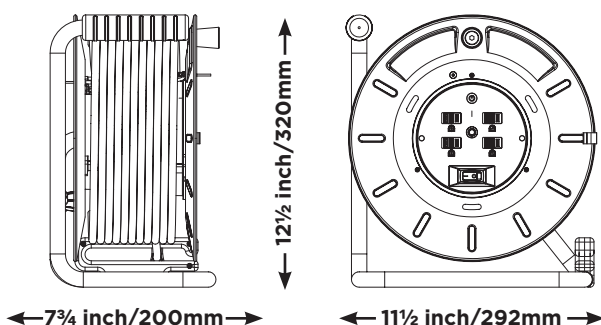

**POWER
AT WORK**

Product Information

Metal Cord Store OTLP011512G4SL-US

Features

- » Heavy duty SGCC steel drum with carry handle
- » Safety thermal breaker with reset button
- » Integrated on/off switch with safety overload
- » Power LED indicator and built-in cord guide

Description

Designed and engineered for longevity, this heavy duty metal reel provides an ideal portable power solution. The design allows you to attach your existing extension cord to the reel, providing reliable protection when in use, transported or stored. Using 1ft 12/3-gauge highly visible orange cable, this range of extension reels provides 4 x 120V sockets (rating of 15A), LED indicator, power switch with safety overload, and a thermal breaker with reset button. The thermal breaker reduces the risk of fire due to temperature rise caused by power overload.

Technical Specifications

Part No	OTLP011512G4SL-US	Qty	1
Type	Large Metal Open Reel	Shipping Carton Info (m)	H: 0.34 x W: 0.22 x D: 0.31
Cable Type	PVC	CBM (m³)	0.0232
Cable Length (ft)	1ft	G.W (kg)	2.4
Amp	15	EAN Barcode	5015056593074
Product Dimensions (Inch/cm)	H: 12½ x W: 11½ x D: 7¾ H: 32 x W: 29.2 x D: 20		

Standards	UL/CUL
Maximum Load	15A / 1800W / 120V-
Switch specification	15A / 120V-
Max cable length	100ft
Cable Size	12AWG

Line Diagrams

Learn more about extension cords and cables we have.