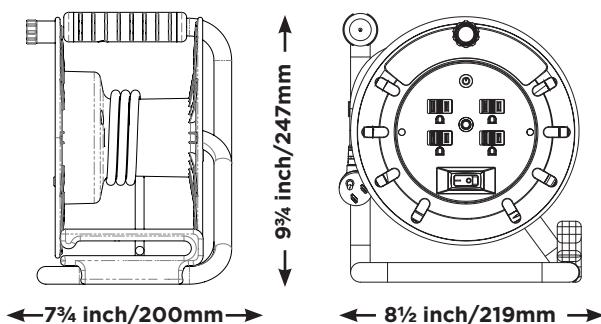

**POWER
AT WORK**

Product Information

3ft Cord Store OMA031114G4SL-US

Features

- » Robust reel with two-tone carry handle
- » Safety thermal breaker with reset button
- » Integrated on/off switch with safety overload
- » Power LED indicator and built-in cord guide

Description

The Masterplug cord store provides 1560W of power with 4 120V 13amp sockets, a LED power indicator, power switch, cord guide, and a built-in thermal breaker and reset button. This reel is the perfect solution to a messy tangled cord. Simply plug in your cord and take the reel with you. Constructed to provide power where you need it, the compact design is perfect for home, yard, and light industrial use.

Technical Specifications

Part No	OMA031114G4SL-US	Qty	2
Type	Cord Store	Shipping Carton Info (m)	H: 0.28 x W: 0.24 x D: 0.45
Cable Type	PVC	CBM (m³)	0.03024
Cable Length (ft)	3ft	G.W (kg)	6.5
Amp	13	EAN Barcode	5015056535869
Product Dimensions (Inch/cm)	H: 9¾ x W: 8½ x D: 7¾ H: 24.7 x W: 21.9 x D: 19.9		

Standards	UL/CUL
Maximum Load	13A / 1560W / 120V~
Switch specification	15A / 120V~
Max cable length	30ft
Cable Size	14AWG

Line Diagrams

Learn more about extension cords and cables we have.