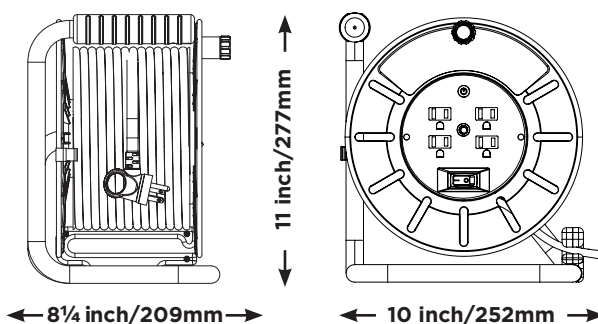

Line Diagrams

Learn more about extension cords and cables we have.