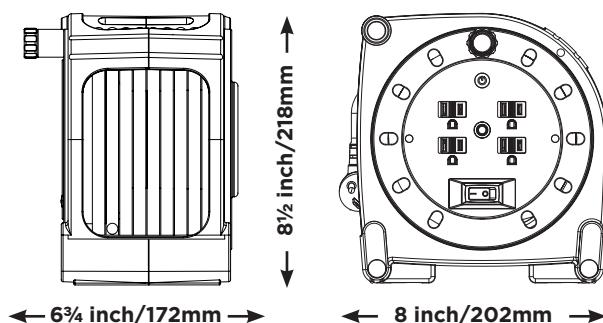

Line Diagrams

View other extension cords and cables made by MasterPlug Extension Reels on our website.