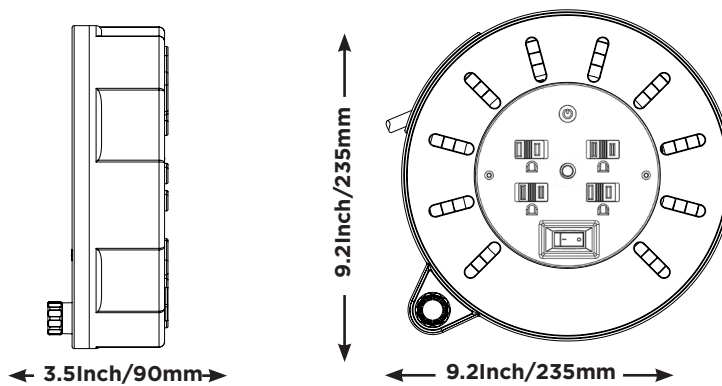

**POWER
AT WORK**

Product Information

30ft Cassette Reel

CMA30116G4SL-US

Features

- » Robust case reel, with four NEMA 5-15 grounded sockets
- » Manual overload reset switch
- » Power on/off switch
- » Power LED indicator

Description

Lightweight and sturdy reel, this portable solution delivers for most garden and home improvement situations. The compact nature allows for easy transportation and storage. Using 30ft 14/3-Gauge highly visible green cable, this range of extension reels provides 4 x 125v 11amp sockets, LED indicator, power switch and has a built-in overload and a reset button for extra safety

Line Diagrams

Technical Specifications

Standards	Etl, Cetl
Maximum Load	11Amp unwound =1375/125V
Switch specification	15A 125/250V~
Overload Switch	15 Amps
Max cable length	30ft
Cable Size	16AWG

Product Information

Part No	CMA301116G4SL-US	Qty	5
Type	Cassette Cable Reel	Shipping Carton Info (m)	H:0.48 x W:0.26 x D:0.26
Cable Type	PVC	CBM (m ³)	0.032448
Cable Length (ft)	30ft	G.W (kg)	6.5
Amp	11	EAN Barcode	-
Product Dimensions (Inch/cm)	H:9.2 x W:9.2 x D:3.5 H:23.5 x W:23.5 x D:9	ITF Barcode	-