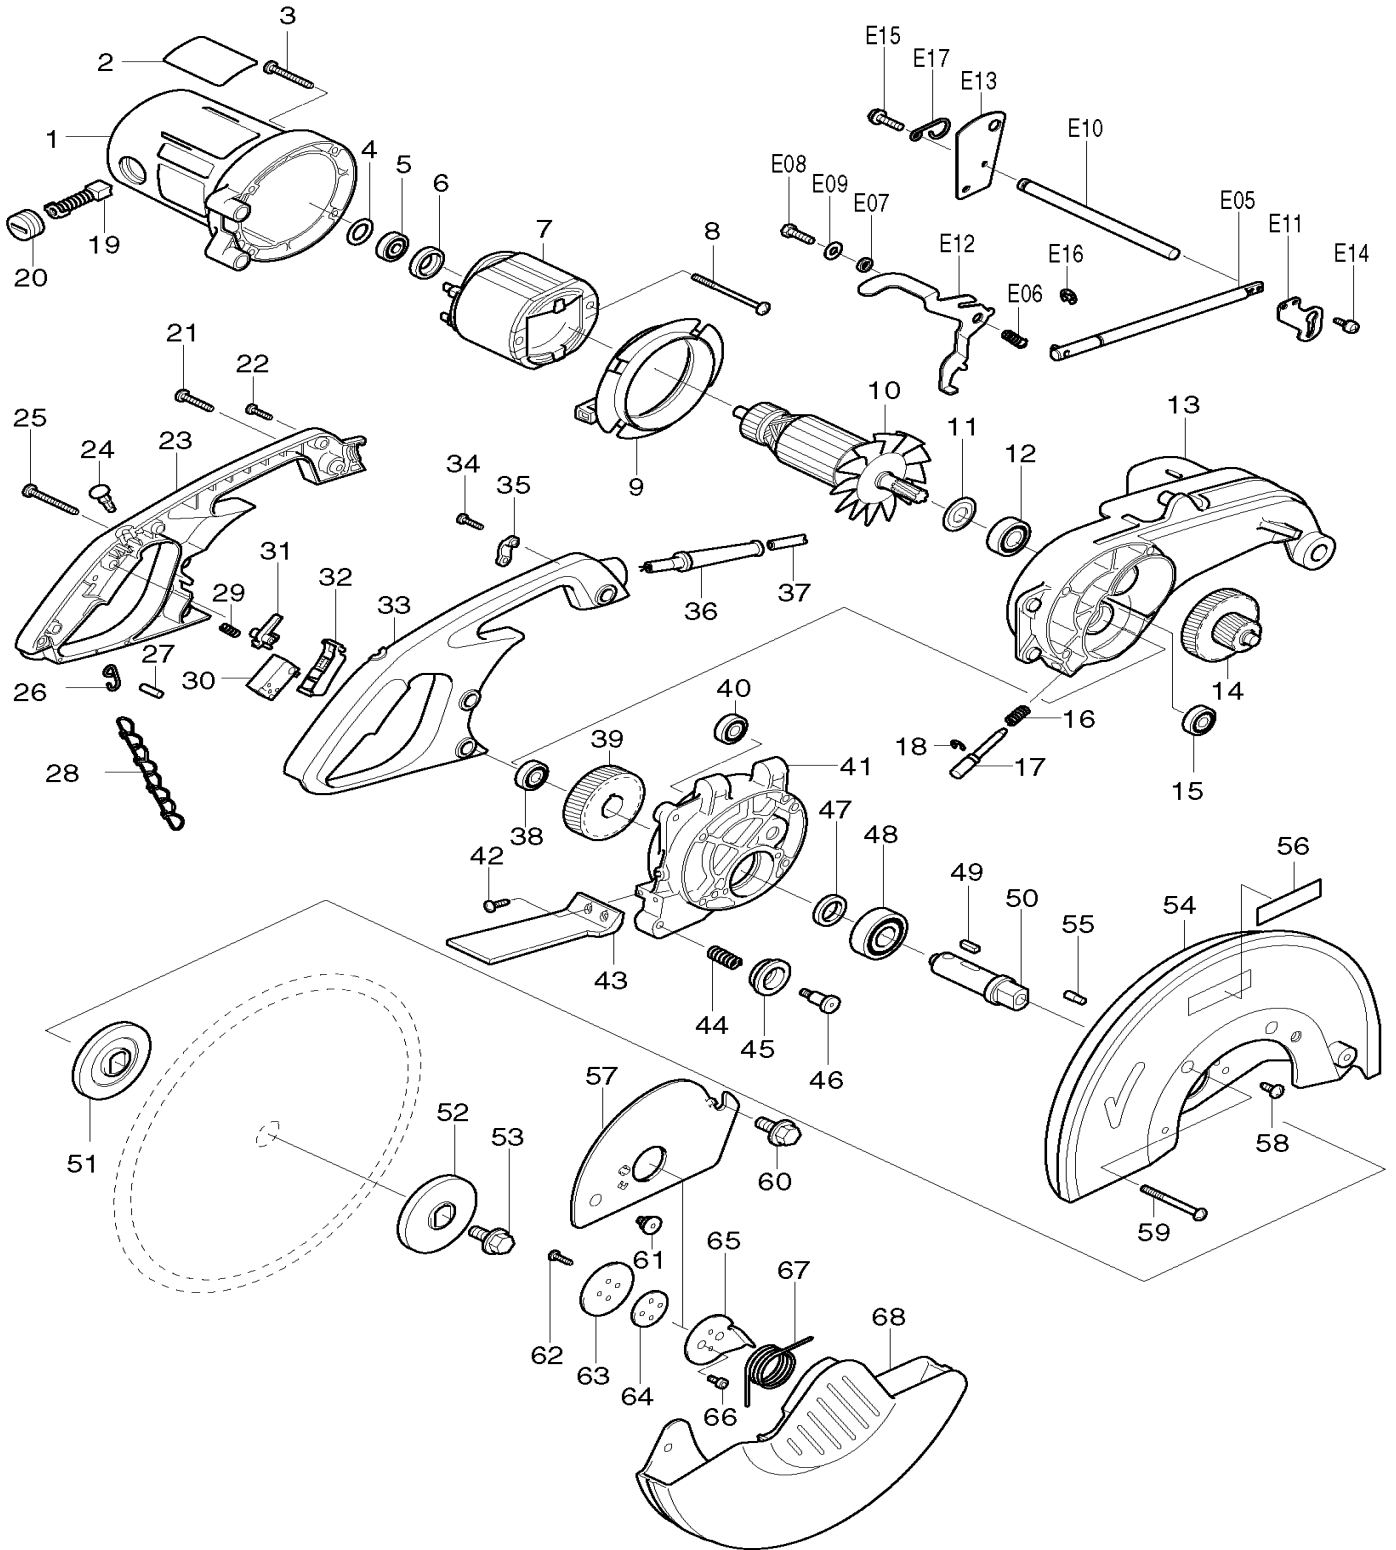

## Parts Breakdown

LC123

Products with multiple versions are listed in subsiding order with the newest version on top not indented

<u>Fig #</u>	<u>Part ID</u>	<u>Part Name</u>	<u>Quantity</u>
1	151625-4	MOTOR HOUSING COMPLETE, LC1230	0
2	851537-8	NAME PLATE, LC1230	0
3	266028-0	TAPPING SCREW BIND CT 5X40, LC1230	0
4	253749-3	F. WASHER 16, 2107F	0
5	210042-8	BALL BEARING 629LLB, 5277NB	0
5	211056-0	B. BEARING 629LLB, 4101RH	0
5	210053-3	BALL BEARING 629LLB,4200NH	0
6	681633-6	INSULATION WASHER, LS1211	0
7	636166-6	FIELD 115V, LC1230	0
8	266059-9	T. SCREW, FLANGE 5X75,2414B	0
9	415475-4	BAFFLE PLATE, LC1230	0
10	516571-2	ARMATURE ASS'Y 115V, LC1230	0
11	267714-6	WASHER 15, 2414B	0
12	211206-7	B. BEARING 6202LLB, NHP1310	0
13	316626-1	GEAR HOUSING (L), LC1230	0
14	226122-0	GEAR COMPLETE 16-44, LC1230	0
15	211064-1	B. BEARING 6000, 2414B	0
16	231418-6	COMP. SPRING 9, LC1230	0
17	322678-2	SHAFT LOCK, LC1230	0
18	961014-3	STOP RING E-8, 3901	0
19	191953-5	CARBON BRUSH SET CB-203, LS1211	0
20	643700-5	BRUSH HOLDER CAP, GA7021	0
21	266032-9	TAPPING SCREW 5X30, 5277NB	0
22	265995-6	TAPPING SCREW 4X18, 4323K	0
23	182628-7	HANDLE SET, 2414B	0
24	411478-6	SWITCH BUTTON, LS1011	0
25	266033-7	TAPPING SCREW 5X50, 5037NB	0
26	281207-9	HANGER, 2414B	0
27	256012-3	PIN 6, 2414B	0
28	282016-9	CHAIN, 2414NB	0
28	282010-1	CHAIN, 2414B-T1	0
29	231397-8	COMPRESSION SPRING 4, 2414B	0
30	651922-3	SWITCH, HM1303B	0
31	415366-9	SWITCH LOCK, 2414B	0
32	152463-7	SWITCH LEVER COMPLETE, 2414B	0
33	182628-7	HANDLE SET, 2414B	0
34	265995-6	TAPPING SCREW 4X18, 4323K	0
35	687052-4	STRAIN RELIEF, HM1500B	0
36	682505-8	CORD GUARD, 2711	0
37	664463-0	CORD (2X14X8 SJ), 2414B	0
38	211064-1	B. BEARING 6000, 2414B	0
39	226427-8	HELICAL GEAR 38, LC1230	0
40	211061-7	B. BEARING 6000LLB, 6222DWE	0
41	317148-4	GEAR HOUSING (R), LC1230	0
42	266034-5	TAPPING SCREW 4X16, 9524NB	0
43	416869-6	PROTECTOR, LC1230	0
44	231226-5	COMP. SPRING 11, 2040	0
45	415474-6	BLADE GUIDE, LC1230	0
46	266030-3	SCREW M6, LC1230	0
47	257139-2	RING 20, LC1230	0
48	211329-1	BALL BEARING 6204DDW, LC1230	0
49	254229-2	KEY 5, HR4000C	0
50	323828-2	SPINDLE, LC1230	0
51	224308-0	INNER FLANGE 70, LC1230	0
52	224379-7	OUTER FLANGE 69 LC1230	0
52	224309-8	OUTER FLANGE 70, LC1230	0
53	265414-2	HEX FLANGE H.BOLT M10X20,LC1230	0
54	183089-4	BLADE CASE SET, LC1230	0
55	256405-4	PIN 6-7, 4303C	0
56	819064-1	MAKITA MARK, HM1100C	0
57	344737-2	CENTER COVER, LC1230	0
58	266035-3	TAPPING SCREW BIND CT5X12, 9031	0
59	911383-2	P.H. SCREW M6X60, LS1030	0
60	265414-2	HEX FLANGE H.BOLT M10X20,LC1230	0