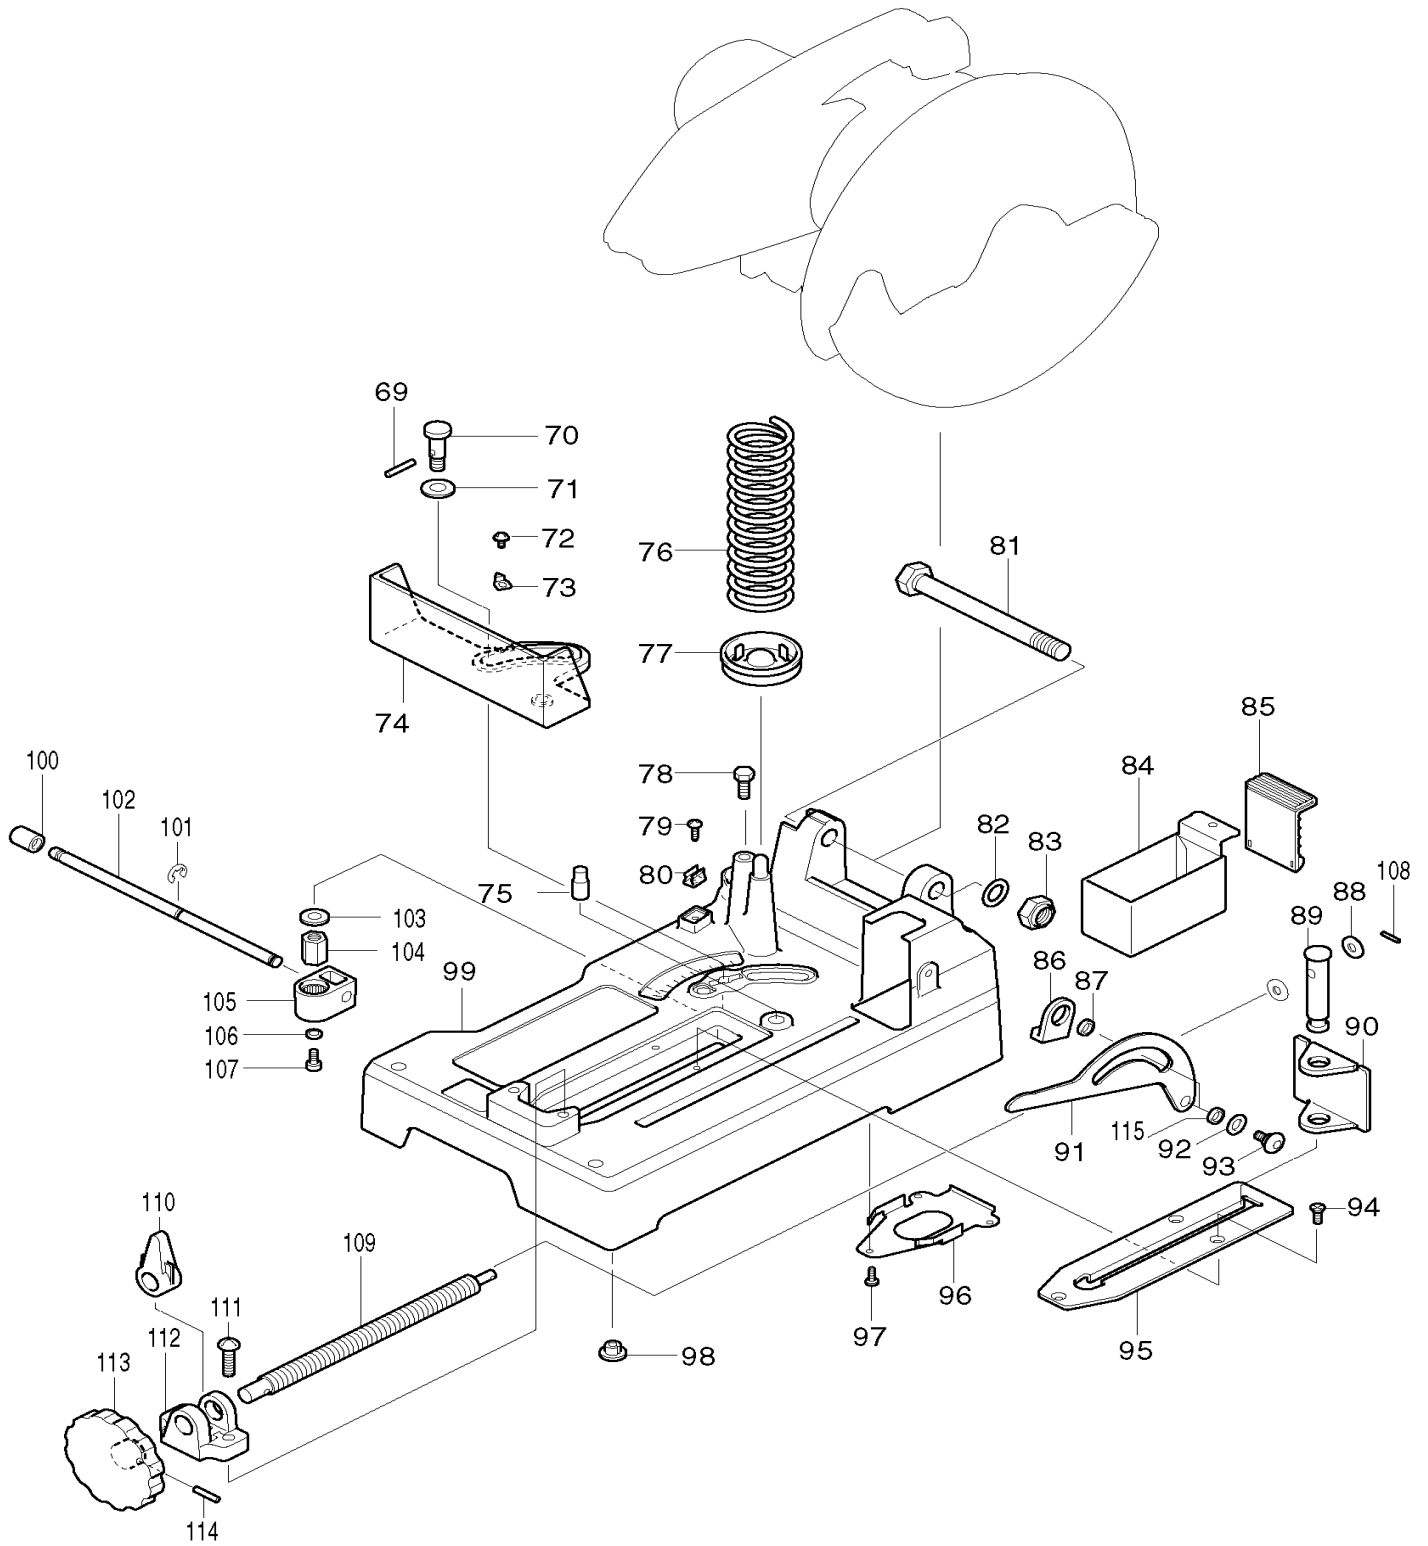

## Parts Breakdown

LC123

Products with multiple versions are listed in subsiding order with the newest version on top not indented

<u>Fig #</u>	<u>Part ID</u>	<u>Part Name</u>	<u>Quantity</u>
1	151625-4	MOTOR HOUSING COMPLETE, LC1230	0
2	851537-8	NAME PLATE, LC1230	0
3	266028-0	TAPPING SCREW BIND CT 5X40, LC1230	0
4	253749-3	F. WASHER 16, 2107F	0
5	210042-8	BALL BEARING 629LLB, 5277NB	0
5	211056-0	B. BEARING 629LLB, 4101RH	0
5	210053-3	BALL BEARING 629LLB,4200NH	0
6	681633-6	INSULATION WASHER, LS1211	0
7	636166-6	FIELD 115V, LC1230	0
8	266059-9	T. SCREW, FLANGE 5X75,2414B	0
9	415475-4	BAFFLE PLATE, LC1230	0
10	516571-2	ARMATURE ASS'Y 115V, LC1230	0
11	267714-6	WASHER 15, 2414B	0
12	211206-7	B. BEARING 6202LLB, NHP1310	0
13	316626-1	GEAR HOUSING (L), LC1230	0
14	226122-0	GEAR COMPLETE 16-44, LC1230	0
15	211064-1	B. BEARING 6000, 2414B	0
16	231418-6	COMP. SPRING 9, LC1230	0
17	322678-2	SHAFT LOCK, LC1230	0
18	961014-3	STOP RING E-8, 3901	0
19	191953-5	CARBON BRUSH SET CB-203, LS1211	0
20	643700-5	BRUSH HOLDER CAP, GA7021	0
21	266032-9	TAPPING SCREW 5X30, 5277NB	0
22	265995-6	TAPPING SCREW 4X18, 4323K	0
23	182628-7	HANDLE SET, 2414B	0
24	411478-6	SWITCH BUTTON, LS1011	0
25	266033-7	TAPPING SCREW 5X50, 5037NB	0
26	281207-9	HANGER, 2414B	0
27	256012-3	PIN 6, 2414B	0
28	282016-9	CHAIN, 2414NB	0
28	282010-1	CHAIN, 2414B-T1	0
29	231397-8	COMPRESSION SPRING 4, 2414B	0
30	651922-3	SWITCH, HM1303B	0
31	415366-9	SWITCH LOCK, 2414B	0
32	152463-7	SWITCH LEVER COMPLETE, 2414B	0
33	182628-7	HANDLE SET, 2414B	0
34	265995-6	TAPPING SCREW 4X18, 4323K	0
35	687052-4	STRAIN RELIEF, HM1500B	0
36	682505-8	CORD GUARD, 2711	0
37	664463-0	CORD (2X14X8 SJ), 2414B	0
38	211064-1	B. BEARING 6000, 2414B	0
39	226427-8	HELICAL GEAR 38, LC1230	0
40	211061-7	B. BEARING 6000LLB, 6222DWE	0
41	317148-4	GEAR HOUSING (R), LC1230	0
42	266034-5	TAPPING SCREW 4X16, 9524NB	0
43	416869-6	PROTECTOR, LC1230	0
44	231226-5	COMP. SPRING 11, 2040	0
45	415474-6	BLADE GUIDE, LC1230	0
46	266030-3	SCREW M6, LC1230	0
47	257139-2	RING 20, LC1230	0
48	211329-1	BALL BEARING 6204DDW, LC1230	0
49	254229-2	KEY 5, HR4000C	0
50	323828-2	SPINDLE, LC1230	0
51	224308-0	INNER FLANGE 70, LC1230	0
52	224379-7	OUTER FLANGE 69 LC1230	0
52	224309-8	OUTER FLANGE 70, LC1230	0
53	265414-2	HEX FLANGE H.BOLT M10X20,LC1230	0
54	183089-4	BLADE CASE SET, LC1230	0
55	256405-4	PIN 6-7, 4303C	0
56	819064-1	MAKITA MARK, HM1100C	0
57	344737-2	CENTER COVER, LC1230	0
58	266035-3	TAPPING SCREW BIND CT5X12, 9031	0
59	911383-2	P.H. SCREW M6X60, LS1030	0
60	265414-2	HEX FLANGE H.BOLT M10X20,LC1230	0