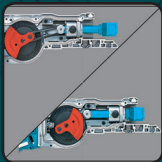

18v LXT® Lithium-Ion Cordless Recipro Saw Kit (5.0Ah)

Model XRJ04T

Faster Cutting Speed

SPEED

Makita-built variable speed motor delivers 0-2,800 strokes per minute and a 1-1/4" stroke length

PRODUCTIVITY

"Tool-less" blade change system allows for faster blade installation and removal

COMFORT

Rubberized soft grip handle provides increased comfort on the job

PERFORMANCE

Refined crank mechanism design minimizes blade deflection and reduces vibration

5.0Ah BATTERY

Also Available as a Bare Tool Model XRJ04Z

FEATURES

- Makita-built variable speed motor delivers 0-2,800 strokes per minute and a 1-1/4" stroke length for faster cutting
- "Tool-less" blade change system allows for faster blade installation and removal for increased productivity
- Refined crank mechanism design minimizes blade deflection and reduces vibration
- Variable speed trigger for added convenience
- Compact and ergonomic design at only 19-1/8" long
- Weighs only 8.3 lbs. with battery for reduced operator fatigue
- Rubberized soft grip handle provides increased comfort on the job
- Large two-finger trigger for operator convenience
- Electric brake for maximum productivity
- Extreme Protection Technology (XPT™) is engineered for improved dust and water resistance for operation in harsh conditions