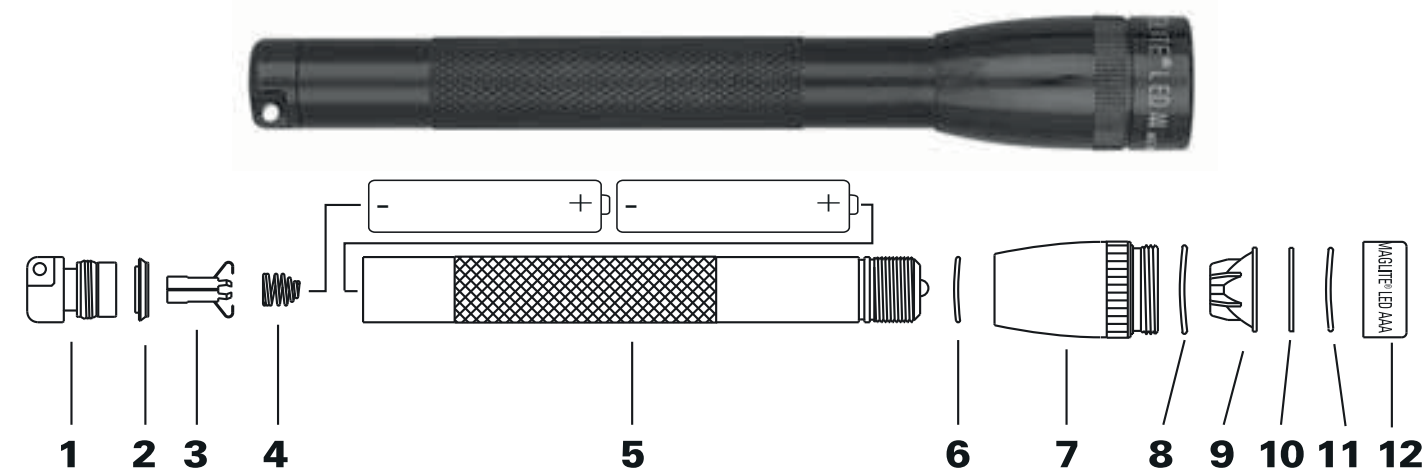

## LED FLASHLIGHT

**ULTRA BRIGHT™**  
**84 LUMENS**

2-CELL AAA

- 1 Tail cap
- 2 Lip seal, tail cap
- 3 Electrical contact
- 4 Battery spring\*
- 5 Barrel/LED Switch

Assembly\*\*

- 6 O-ring, barrel
- 7 Head
- 8 O-ring, head
- 9 Reflector
- 10 Clear lens
- 11 O-ring, face cap
- 12 Face cap

\*Item 4 inserts into item 1

**OPERATION:** Large end of battery spring must be snapped into tailcap. Install batteries with the "+" end facing the head end of the flashlight. Backwards installation can damage the LED. Turn flashlight on and off by twisting the head. Rotate the head to focus the beam. Candle Mode – unscrew the head to detach. Invert head and place tail end of the flashlight into the inverted head. Flashlight will act as a candle.

MINI MAGLITE® LED

2-Cell AAA LED Flashlight

Model Number: SP32016 Part Number: 156-000-017

- Twist head to turn on/off and focus beam (spot to flood)
- Latest-generation LED for higher brightness and efficiency
- Limited Lifetime Warranty – Details inside
- Features "Candle Mode" operability