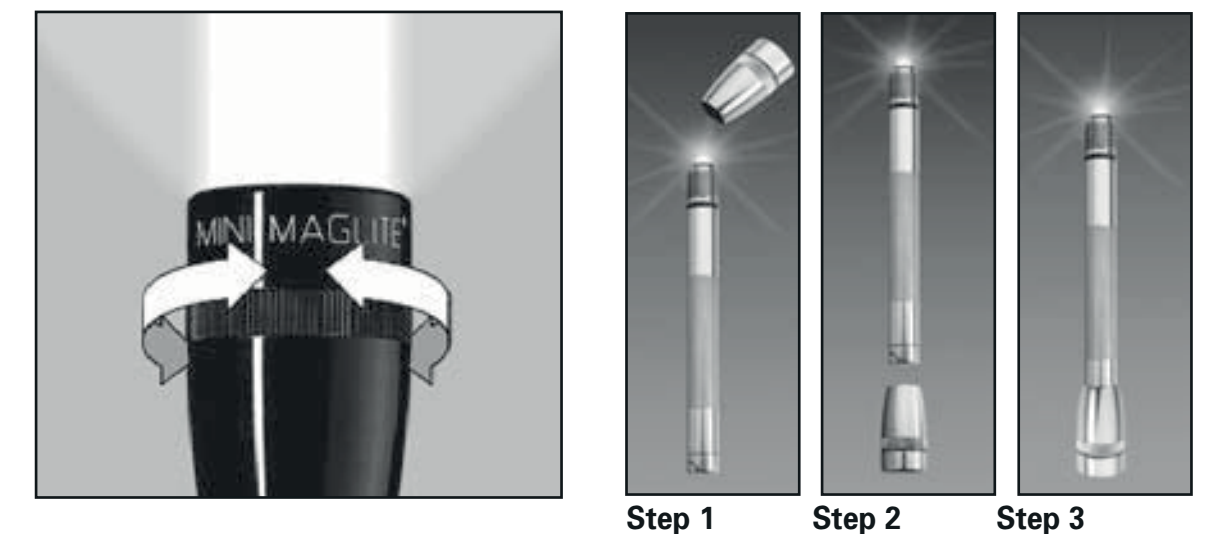

Rely only on high-grade flashlights offered on our virtual shelves.