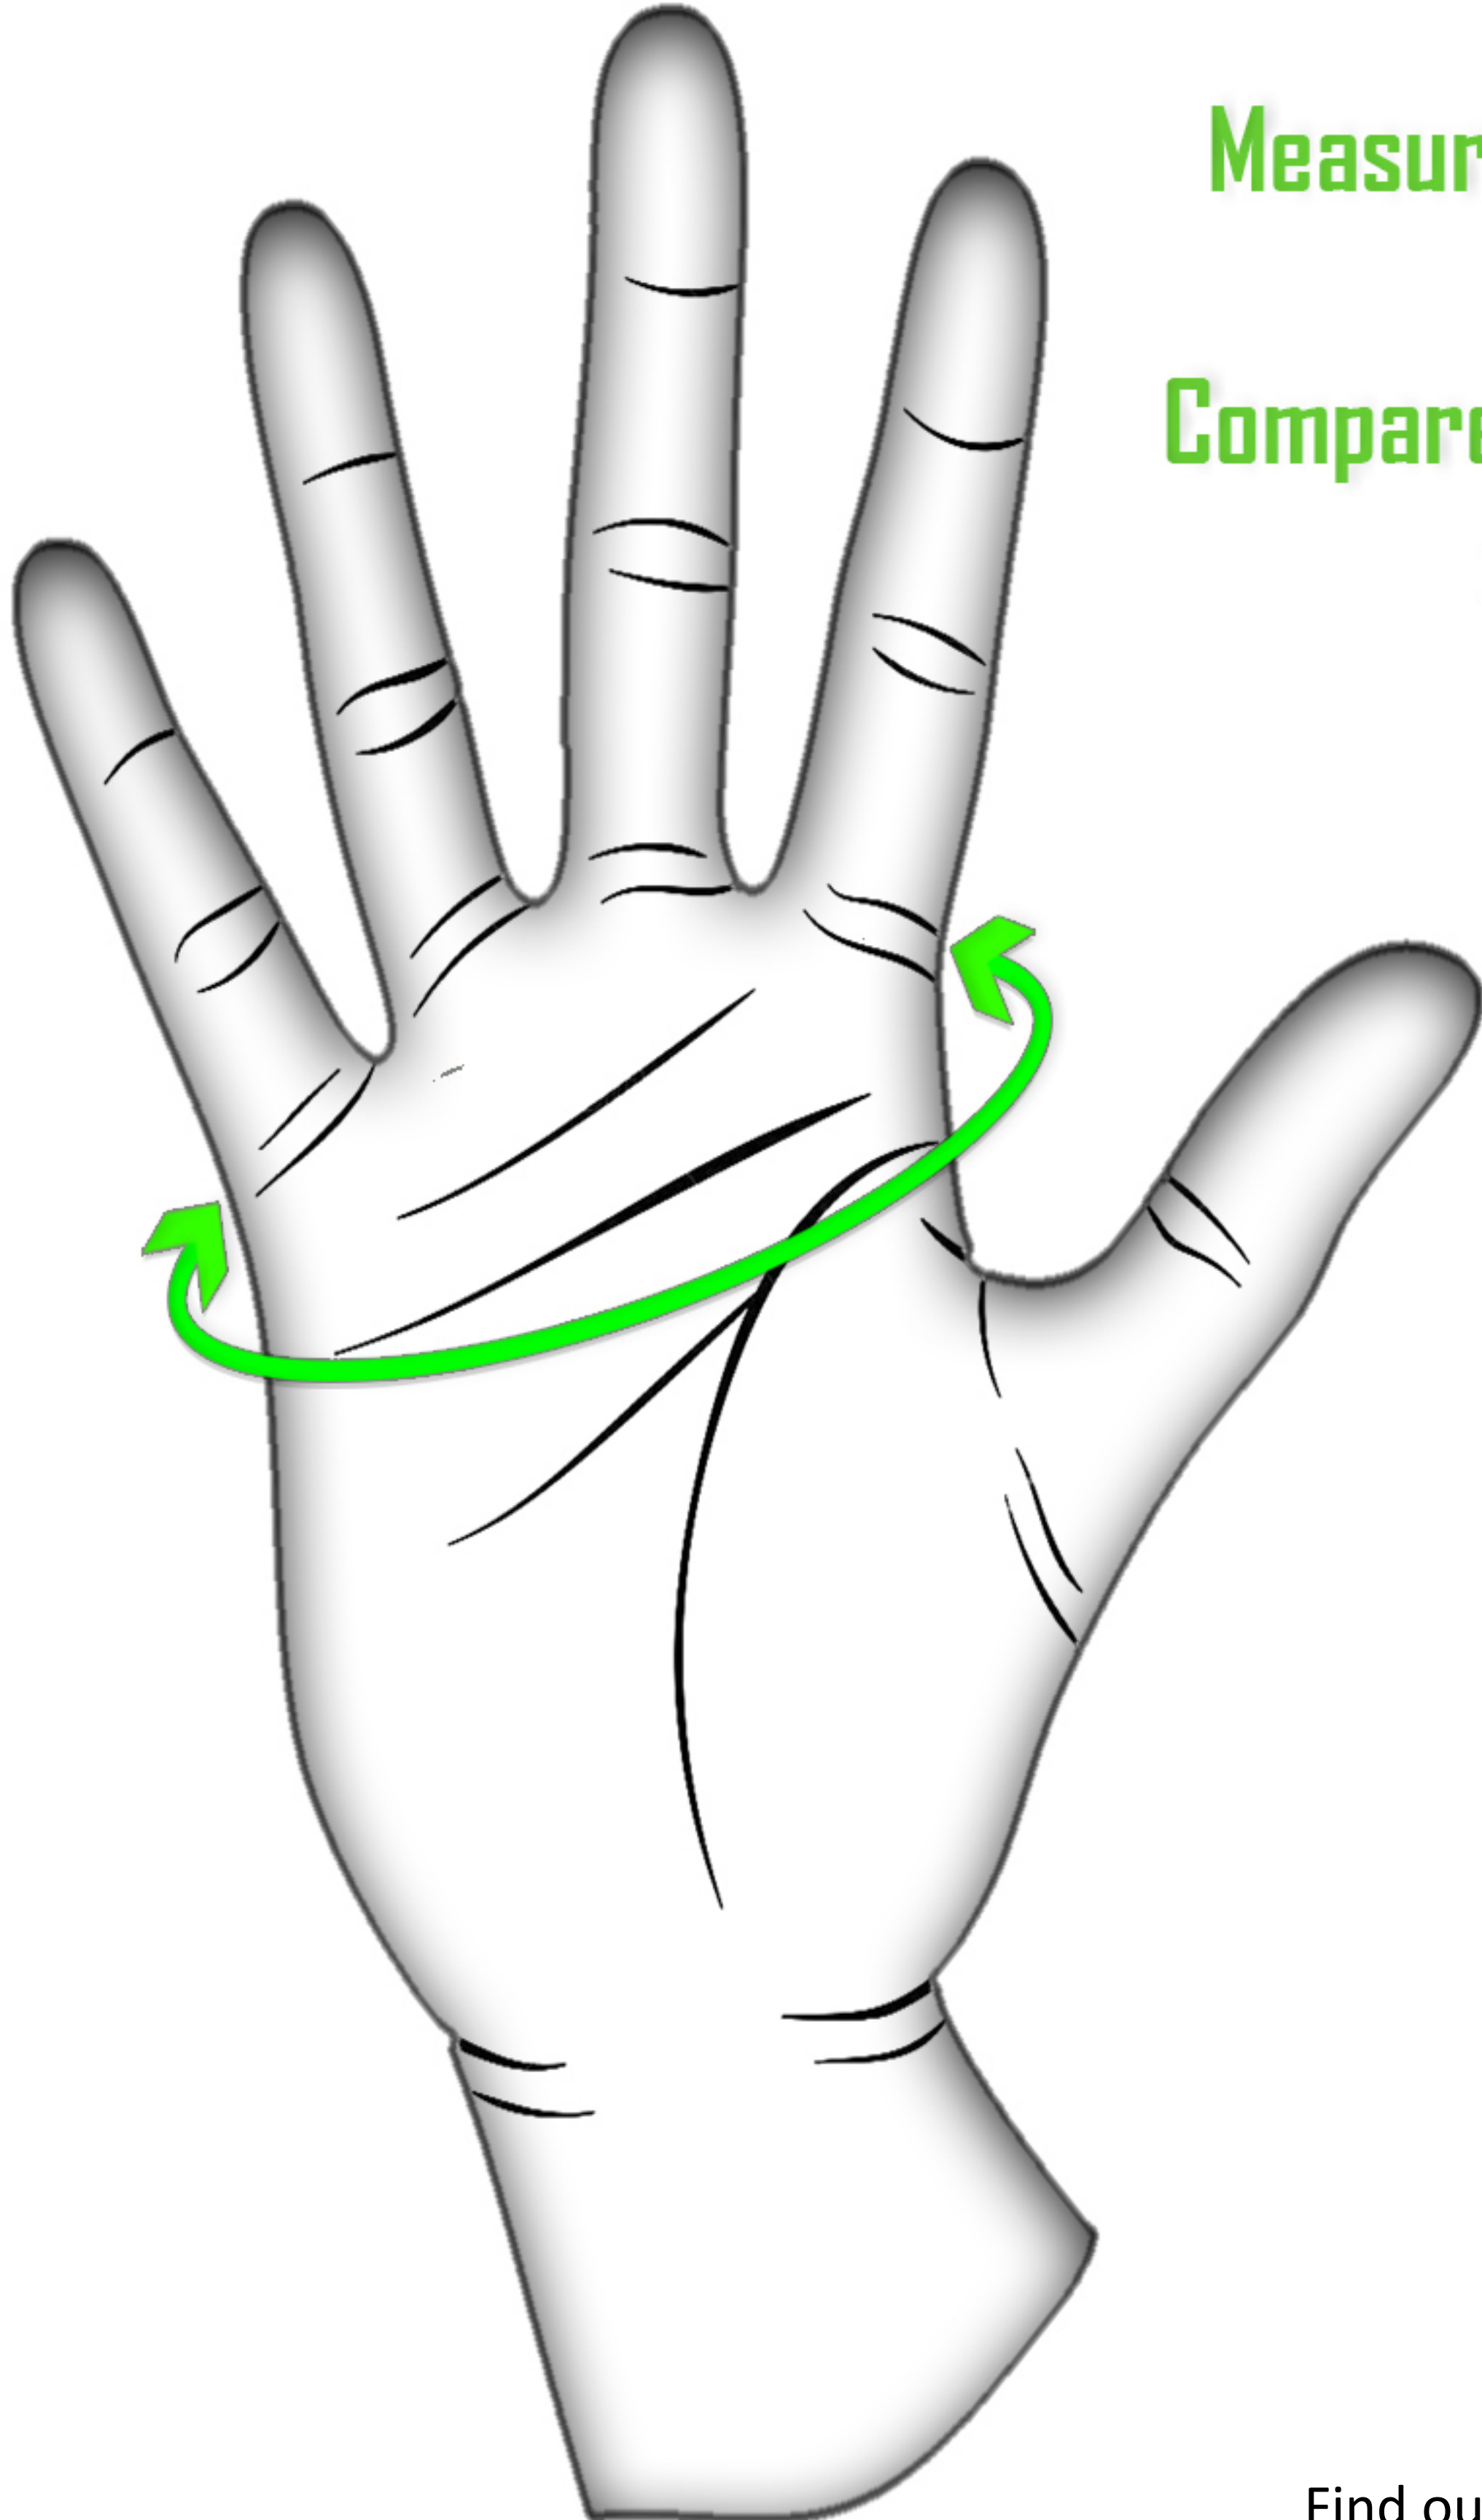

GLOVE SIZING CHART

Measure around the widest part of palm.

Compare this measurement to the chart to determine your glove size.

Circumference	SIZE
4"	4/XXXS
5"	5/XXS
6"	6/XS
7"	7/S
8"	8/M
9"	9/L
10"	10/XL
11"	11/XXL
12"	12/XXXL
13"	13/XXXXL
14"	14/XXXXXL