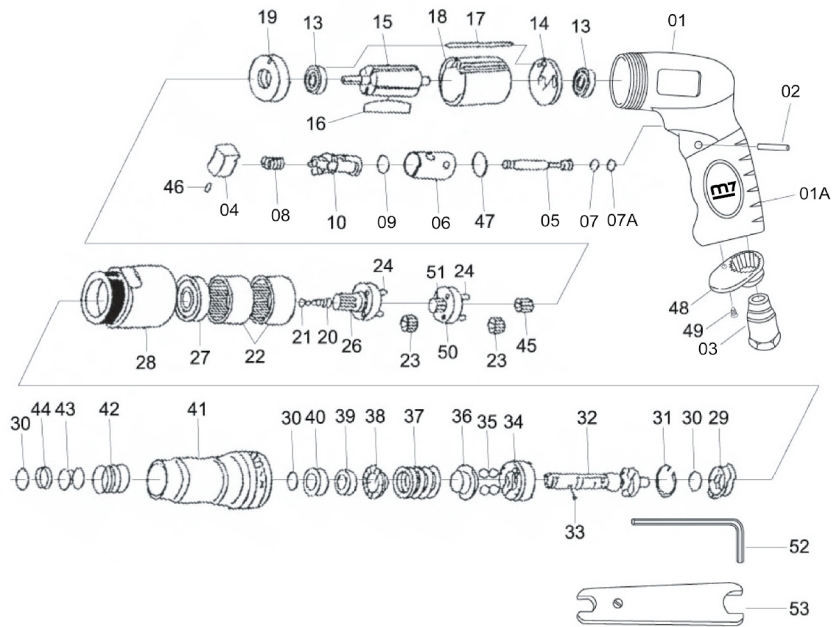

# Air Screwdriver

## Item No : RA-302

● The consumable parts ▲ The replacement parts ★ The non-replacement parts

# Part List RA-302

	NO.	INDEX NO.	DESCRIPTION	QTY
★	01	RA-302P01	Motor Housing	1
★	01A	RA-302P01A	Grip	1
★	02	RA-302P02	Roller Pin (3x27.8)	1
★	03	RA-302P03	Air Inlet Bushing	1
★	04	RA-302P04	Trigger	1
★	05	RA-302P05	Valve Stem	1
★	06	RA-302P06	Throttle Bushing	1
▲	07	RA-302P07	O-Ring (3.5x1.5)	1
▲	07A	RA-302P07A	O-Ring (3.9x2.25x2)	1
★	08	RA-302P08	Spring	1
▲	09	RA-302P09	O-Ring (P14)	1
★	10	RA-302P10	Reverse Knob	1
▲	13	RA-302T13	Ball Bearing (2 pcs)	1 set
▲	14	RA-302P14	Rear End Plate	1
★	15	RA-302P15	Rotor	1
●	16	RA-302T16	Rotor Blade (6 pcs)	1 set
★	17	RA-302P17	Cylinder Dowel	1
★	18	RA-302P18	Cylinder	1
▲	19	RA-302P19	Front End Plate	1
★	20	RA-302P20	Spring	1
★	21	RA-302P21	Spring Guide	1
★	22	RA-302T22	Internal Gear (2 pcs)	1 set
●	23	RA-302T23	Planet Gear (6 pcs)	1 set
●	24	RA-302T24	Planet Pin (4x13.8) (6 pcs)	1 set
●	26	RA-302P26	Working Spindle	1
▲	27	RA-302P27	Ball Bearing	1
★	28	RA-302P28	Clamp Nut	1
●	29	RA-302P29	Driving Dog	1
●	30	RA-302T30	Retaining Ring (3 pcs)	1 set
▲	31	RA-302P31	Retaining Ring	1
▲	32	RA-302P32	Cam Spindle	1
★	33	RA-302P33	Steel Ball	1
▲	34	RA-302P34	Clutch Carrier	1
★	35	RA-302T35	Steel Ball (4 pcs)	1 set
▲	36	RA-302P36	Washer	1
★	37	RA-302P37	Spring	1
▲	38	RA-302P38	Washer	1
▲	39	RA-302P39	Adjusting Nut	1
★	40	RA-302P40	Spacer	1
★	41	RA-302P41	Clutch Housing	1
●	42	RA-302P42	Ball Retainer	1
●	43	RA-302P43	Spring	1
●	44	RA-302P44	Washer	1
★	45	RA-302P45	Pinion Gear	1
★	46	RA-302P46	Set Screw (M4*4)	1
▲	47	RA-302P47	O-Ring (P14)	1
★	48	RA-302P48	Exhaust Muffler	1
★	49	RA-302T49	Screw (2 pcs)	1 set
★	50	RA-302P50	Reduction Spindle	1
★	51	RA-302P51	Center Gear	1
★	52	RA-302P52	Hex Wrench (1/4")	1
★	53	RA-302P53	Spanner (17mm)	1