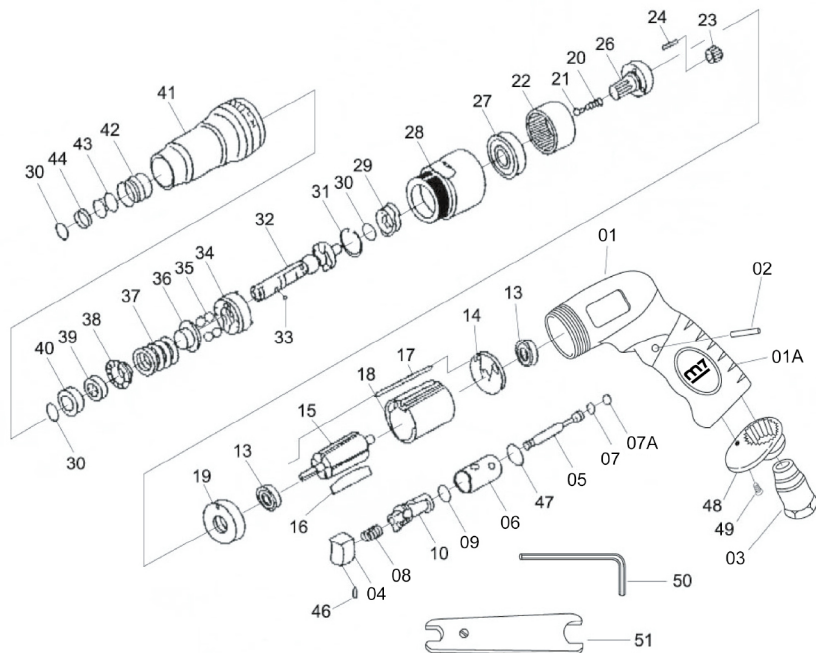

Air Screwdriver

Item No : RA-301

● The consumable parts ▲ The replacement parts ★ The non-replacement parts

Part List RA-301

	NO.	INDEX NO.	DESCRIPTION	Q'TY
★	01	RA-301P01	Motor Housing	1
★	01A	RA-301P01A	Grip	1
★	02	RA-301P02	Roller Pin (3x27.8)	1
★	03	RA-301P03	Air Inlet Bushing	1
★	04	RA-301P04	Trigger	1
★	05	RA-301P05	Valve Stem	1
★	06	RA-301P06	Throttle Bushing	1
▲	07	RA-301P07	O-Ring (3.5x1.5)	1
▲	07A	RA-301P07A	O-Ring (3.9x2.25x2)	1
★	08	RA-301P08	Spring	1
▲	09	RA-301P09	O-Ring (P14)	1
★	10	RA-301P10	Reverse Knob	1
▲	13	RA-301T13	Ball Bearing (2 pcs)	1 set
▲	14	RA-301P14	Rear End Plate	1
★	15	RA-301P15	Rotor	1
●	16	RA-301T16	Rotor Blade (5 pcs)	1 set
★	17	RA-301P17	Cylinder Dowel	1
★	18	RA-301P18	Cylinder	1
▲	19	RA-301P19	Front End Plate	1
★	20	RA-301P20	Spring	1
★	21	RA-301P21	Spring Guide	1
★	22	RA-301P22	Internal Gear	1
●	23	RA-301T23	Planet Gear (3 pcs)	1 set
●	24	RA-301T24	Planet Pin (4x13.8) (3 pcs)	1 set
●	26	RA-301P26	Working Spindle	1
▲	27	RA-301P27	Ball Bearing	1
★	28	RA-301P28	Clamp Nut	1
●	29	RA-301P29	Driving Dog	1
●	30	RA-301T30	Retaining Ring (3 pcs)	1 set
▲	31	RA-301P31	Retaining Ring	1
▲	32	RA-301P32	Cam Spindle	1
★	33	RA-301P33	Steel Ball	1
▲	34	RA-301P34	Clutch Carrier	1
★	35	RA-301T35	Steel Ball (4 pcs)	1 set
▲	36	RA-301P36	Washer	1
★	37	RA-301P37	Spring	1
▲	38	RA-301P38	Washer	1
▲	39	RA-301P39	Adjusting Nut	1
★	40	RA-301P40	Spacer	1
★	41	RA-301P41	Clutch Housing	1
●	42	RA-301P42	Ball Retainer	1
●	43	RA-301P43	Spring	1
●	44	RA-301P44	Washer	1
★	46	RA-301P46	Set Screw	1
▲	47	RA-301P47	O-Ring (P14)	1
★	48	RA-301P48	Exhaust Muffler	1
★	49	RA-301T49	Screw (2 pcs)	1 set
★	50	RA-301P50	Hex Gear (1/4")	1
★	51	RA-301P51	Spanner (17mm)	1