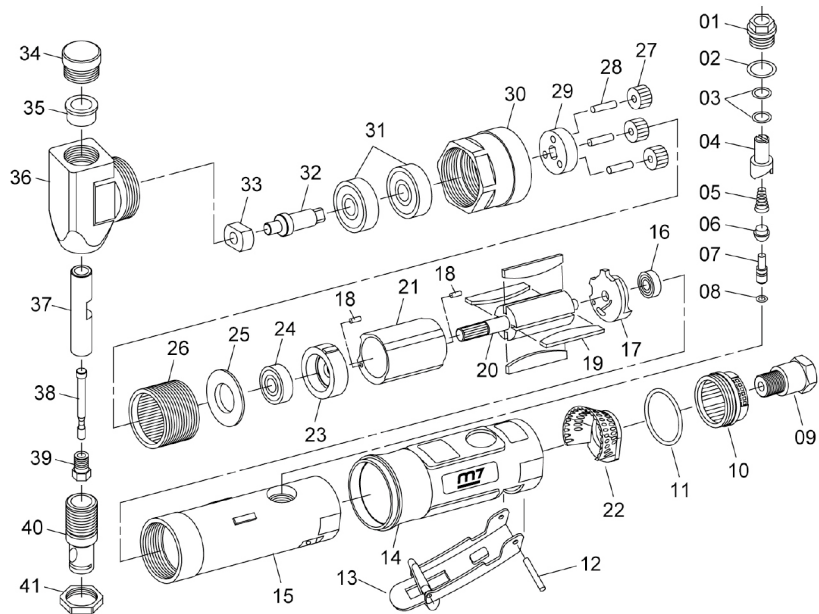

Straight Type Air Shear

Item No : QG-103

● The consumable parts ▲ The replacement parts ★ The non-replacement parts

Part List QG-103

	NO.	INDEX NO.	DESCRIPTION	Q'TY
★	01	QG-103P01	Screw	1
★	02	QG-103P02	O-Ring (P12)	1
★	03	QG-103T03	O-Ring (P8) (2 pcs)	1 set
★	04	QG-103P04	Air Regulator	1
★	05	QG-103P05	Spring	1
★	06	QG-103P06	Valve Stem Bushing	1
★	07	QG-103P07	Valve Stem	1
★	08	QG-103P08	O-Ring(3.5*1.4)	1
★	09	QG-103P09	Air Inlet	1
★	10	QG-103P10	Exhaust Sleeve	1
★	11	QG-103P11	O-Ring (26.7*1.78)	1
★	12	QG-103P12	Spring Pin	1
★	13	QG-103P13	Throttle Lever	1
★	14	QG-103P14	Rubber	1
★	15	QG-103P15	Motor Housing	1
▲	16	---	Bearing (696ZZ)	1
▲	17	---	Rear Plate	1
★	18	QG-103T18	Positioning Pin (2 pcs)	1 set
●	19	QG-103T19	Rotor Blade (4 pcs)	1 set
★	20	QG-103P20	Rotor(6T)	1
★	21	QG-103P21	Cylinder	1
★	22	QG-103P22	Cone Muffler	1
▲	23	---	Front Plate	1
▲	24	---	Bearing (608ZZ)	1
★	25	QG-103P25	Washer	1
★	26	QG-103P26	Internal Gear(42T)	1
●	27	QG-103T27	Idler Gear (18T) (3 pcs)	1 set
●	28	---	Planet Pin	3
●	29	---	Idler Spindle	1
★	30	QG-103P30	Clamp Nut	1
▲	31	QG-103T31	Bearing (6200ZZ) (2 pcs)	1 set
●	32	QG-103P32	Crank Shaft	1
●	33	QG-103P33	Cam	1
★	34	QG-103P34	Head Cap	1
▲	35	QG-103P35	Bushing	1
★	36	QG-103P36	Head	1
●	37	QG-103P37	Sliding Shaft	1
●	38	QG-103P38	Punch	1
▲	39	QG-103P39	Screw	1
●	40	QG-103P40	Die	1
▲	41	QG-103P41	Nut	1
★		QG-103T01	Rear End Plate Assembly(16.17)	1 set
★		QG-103T02	Front End Plate Assembly(23.24)	1 set
★		QG-103T03	Gear Plate Assembly(28.29)	1 set