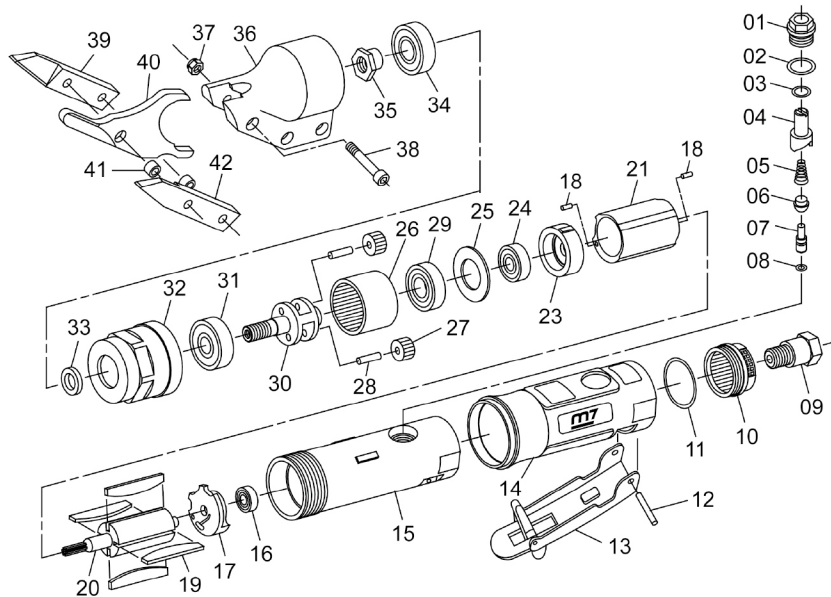

Straight Type Air Shear

Item No : QG-102

● The consumable parts ▲ The replacement parts ★ The non-replacement parts

Part List QG-102

	NO.	INDEX NO.	DESCRIPTION	Q'TY
★	01	QG-102P01	Regulator Bushing	1
▲	02	QG-102P02	O-Ring	1
▲	03	QG-102P03	O-Ring	1
★	04	QG-102P04	Speed Regulator	1
★	05	QG-102P05	Spring	1
★	06	QG-102P06	Throttle Bushing	1
★	07	QG-102P07	Valve Stem	1
▲	08	QG-102P08	O-Ring	1
★	09	QG-102P09	Air Inlet Bushing	1
★	10	QG-102P10	Exhaust Muffler	1
▲	11	QG-102P11	O-Ring	1
★	12	QG-102P12	Spring Pin	1
★	13	QG-102P13	Throttle Lever	1
★	14	QG-102P14	Grip	1
★	15	QG-102P15	Motor Housing	1
▲	16	QG-102P16	Ball Bearing	1
▲	17	QG-102P17	Rear End Plate	1
▲	18	QG-102T18	Spring Pin (2 pcs)	1 set
●	19	QG-102T19	Rotor Blade (4 pcs)	1 set
★	20	QG-102P20	Rotor	1
★	21	QG-102P21	Cylinder	1
▲	23	QG-102P23	Front End Plate	1
▲	24	QG-102P24	Ball Bearing	1
★	25	QG-102P25	Washer	1
★	26	QG-102P26	Internal Gear	1
●	27	QG-102T27	Planet Gear (2 pcs)	1 set
●	28	QG-102T28	Planet Pin (2 pcs)	1 set
▲	29	QG-102P29	Ball Bearing	1
●	30	QG-102P30	Working Spindle	1
▲	31	QG-102P31	Ball Bearing	1
★	32	QG-102P32	Clamp Nut	1
★	33	QG-102P33	Washer	1
●	34	QG-102P34	Ball Bearing	1
●	35	QG-102P35	Excentric Nut	1
★	36	QG-102P36	Cutter Housing	1
★	37	QG-102T37	Lock Nut (3 pcs)	1 set
★	38	QG-102T38	Cap Bolt (3 pcs)	1 set
●	39	QG-102P39	Fixed Blade (Left)	1
●	40	QG-102P40	Moving Blade	1
★	41	QG-102T41	Spacer (2 pcs)	1 set
●	42	QG-102P42	Fixed Blade (Right)	1