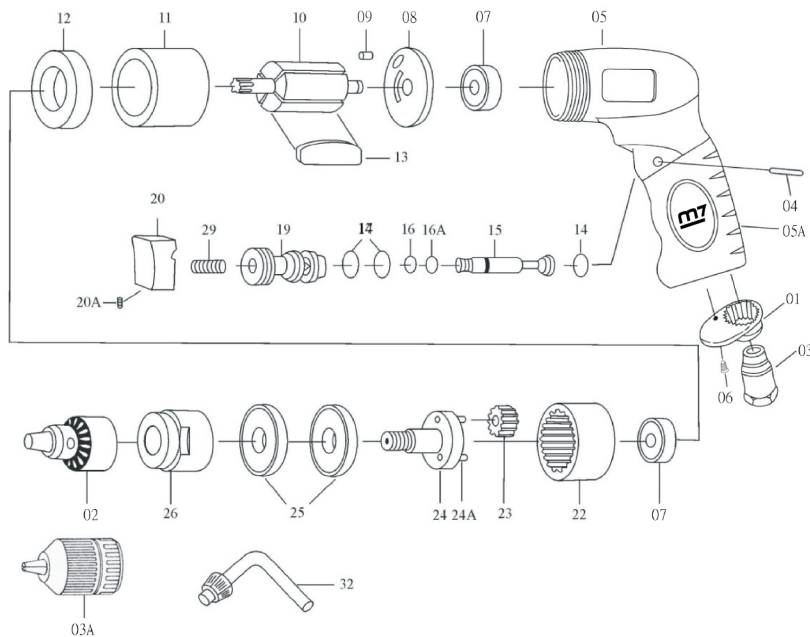

## Air Drill Item No : QE-332 QE-334

● The consumable parts ▲ The replacement parts ★ The non-replacement parts

## Part List QE-332 QE-334

	NO.	INDEX NO.	DESCRIPTION	Q'TY
★	01	QE-334P01	Exhaust Muffler	1
●	02	QE-334P02	Drill Chuck (3/8") For QE-334	1
★	03	QE-334P03	Air Inlet Bushing	1
●	03A	QE-3A	Keyless Chuck (3/8") For QE-332	1
★	04	QE-334P04	Trigger Pin (∅3x27.8)	1
★	05	QE-334P05	Motor Housing	1
★	05A	QE-334P05A	Grip	1
★	06	QE-334T06	Screw (M3x8) (2 pcs)	1 set
▲	07	QE-334T07	Ball Bearing (626zz) (2 pcs)	1 set
▲	08	QE-334P08	Rear End Plate	1
★	09	QE-334P09	Spring Pin (∅2.5x6)	1
★	10	QE-334P10	Rotor	1
★	11	QE-334P11	Cylinder	1
▲	12	QE-334P12	Front End Plate	1
●	13	QE-334T13	Rotor Blade (4 pcs)	1 set
▲	14	QE-334T14	O-Ring (P14) (3 pcs)	1 set
★	15	QE-334P15	Valve Stem	1
▲	16	QE-334P16	O-Ring (3.5x1.5)	1
▲	16A	QE-334P16A	O-Ring (3.9x2.25x2)	1
★	19	QE-334P19	Throttle Bushing	1
★	20	QE-334P20	Trigger	1
★	20A	QE-334P20A	Set Screw (M4x6)	1
●	22	QE-334P22	Internal Gear	1
●	23	QE-334T23	Planet Gear (3 pcs)	1 set
●	24	QE-334P24	Working Spindle	1
●	24A	QE-334T24A	Planet Pin (∅4x13.8) (3 pcs)	1 set
▲	25	QE-334T25	Ball Bearing (620122zz) (2 pcs)	1 set
★	26	QE-334P26	Gear Housing	1
★	29	QE-334P29	Spring	1
★	32	QE-334P32	Chuck Key	1