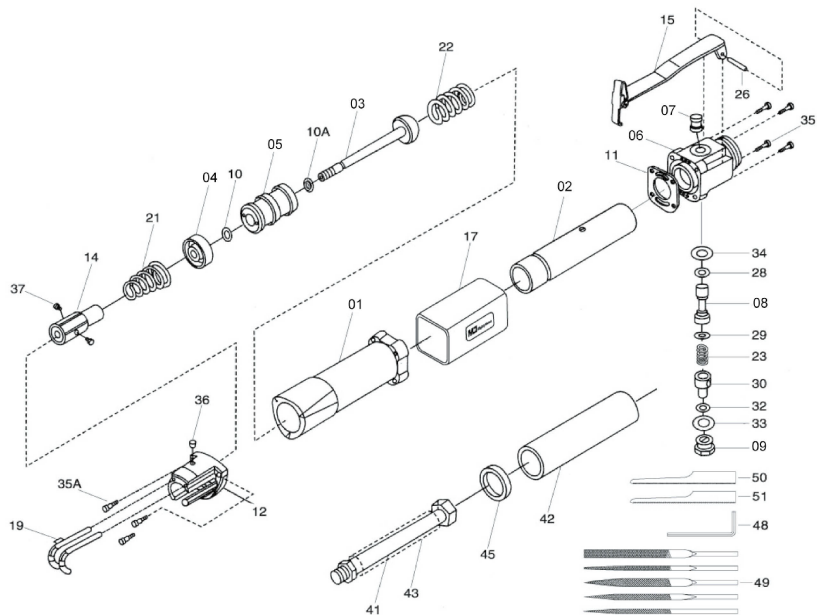

AIR Saw

Item No : QD-221

● The consumable parts ▲ The replacement parts ★ The non-replacement parts

Part List QD-221

	NO.	INDEX NO.	DESCRIPTION	Q'TY
★	01	QD-221P01	Cylinder Housing	1
★	02	QD-221P02	Cylinder	1
●	03	QD-221P03	Piston Rod	1
●	04	QD-221P04	Spring Seat	1
●	05	QD-221P05	Piston	1
★	06	QD-221P06	Throttle Housing	1
★	07	QD-221P07	Throttle Bushing	1
★	08	QD-221P08	Valve Stem	1
★	09	QD-221P09	Valve Plug	1
●	10	QD-221P10	O-Ring (∅9.19x2.62)	1
●	10A	QD-221P10A	Rubber Cushion	1
★	11	QD-221P11	Gasket	1
★	12	QD-221P12	Head	1
●	14	QD-221P14	Saw Blade Holder	1
★	15	QD-221P15	Lever Assembly	1
★	17	QD-221P17	Grip	1
★	19	QD-221P19	Guard	1
★	21	QD-221P21	Front Spring	1
★	22	QD-221P22	Rear Spring	1
★	23	QD-221P23	Cone Spring	1
★	26	QD-221P26	Spring Pin (∅3x23)	1
▲	28	QD-221P28	O-Ring (P006)	1
▲	29	QD-221P29	O-Ring (P5)	1
★	30	QD-221P30	Air Regulator	1
▲	32	QD-221P32	O-Ring (P6)	1
▲	33	QD-221P33	O-Ring (P11)	1
▲	34	QD-221P34	O-Ring (P10.82x1.78)	1
★	35	QD-221T35	Cap Screw (M3x18) (4 pcs)	1 set
★	35A	QD-221T35A	Cap Screw (M3x12) (3 pcs)	1 set
★	36	QD-221P36	Set Screw (M4x3)	1
★	37	QD-221T37	Set Screw (M6x8) (2 pcs)	1 set
★	41	QD-221P41	Hose Assy 1/4"	1
★	42	QD-221P42	Exhaust Hose	1
★	43	QD-221P43	Sponge	1
★	45	QD-221P45	Stop Ring	1
★	48	QD-221P48	Hex Wrench (M3)	1
●	49	QD-221T49	File Set	1 set
●	50	QD-221P50	32T Blade	1
●	51	QD-221P51	24T Blade	1