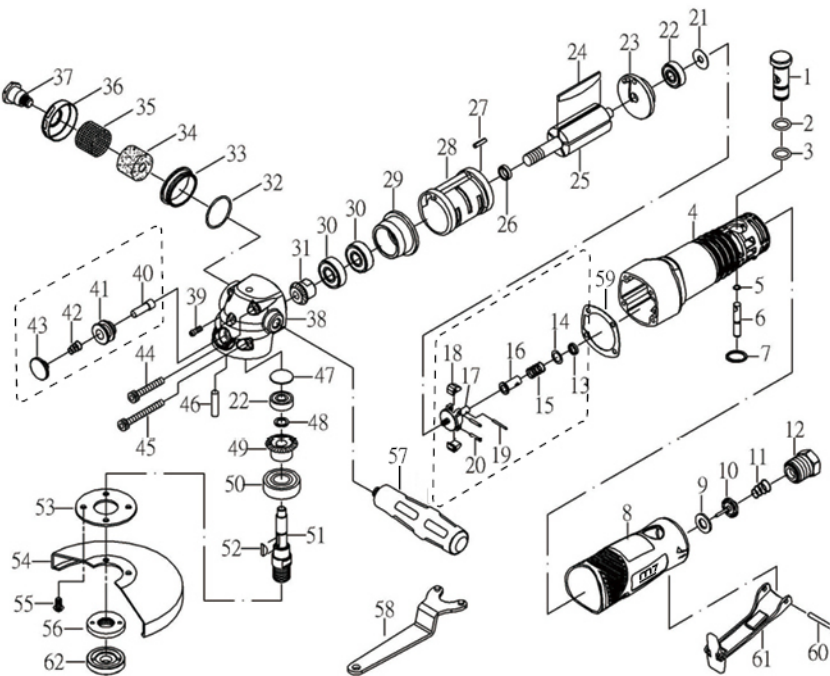

**100° Air Angle Grinder 4-1/2"****Item No : QB-7145S QB-7145M**

● The consumable parts ▲ The replacement parts ★ The non-replacement parts

Part List

Item No : QB-7145S
QB-7145M

	NO.	INDEX NO.	DESCRIPTION	Q'TY		NO.	INDEX NO.	DESCRIPTION	Q'TY
★	1	QB-7145P01	REGULATOR	1	★	35	QB-7145P35	STAINLESS MESH	1
★	2	QB-7145P02	O-RING (P10)	1	★	36	QB-7145P36	EXHAUST SLEEVE	1
★	3	QB-7145P03	O-RING (P9)	1	★	37	QB-7145P37	ADAPTER	1
★	4	QB-7145P04	HOUSING	1	★	38	QB-7145P38	ANGLE HOUSING	1
★	5	QB-7145P05	O-RING (3.5*1.4)	1	★	39	QB-7145P39	SCREW (M5*6L)	1
★	6	QB-7145P06	VALVE STEM	1	★	40	---	SHAFT STEM	1
★	7	QB-7145P07	SNAP RING	1	★	41	---	BUSHING	1
★	8	QB-7145P08	PROTECTING RUBBER	1	★	42	---	SPRING	1
★	9	QB-7145P09	WASHER	1	★	43	---	PUSH BUTTON	1
★	10	QB-7145P10	VALVE	1	★	44	QB-7145T44	SCREW (M5*45L) (2PCS)	1 SET
★	11	QB-7145P11	SPRING	1	★	45	QB-7145T45	SCREW (M5*55L) (2PCS)	1 SET
★	12	QB-7145P12	AIR INLET BUSHING	1	★	46	QB-7145P46	PIN (3*12L)	1
★	13	---	SPRING HOLDER	1	★	47	QB-7145P47	SPACER	1
★	14	---	WASHER (14*9.5*0.5T)	1	▲	48	QB-7145P48	RETAINING RING	1
▲	15	---	SPRING (9.7*1.2T*16.5)	1	●	49	QB-7145P49	BEVEL GEAR (19T)	1
★	16	---	GOVERNOR VALVE	1	▲	50	QB-7145P50	BEARING (6202ZZ)	1
★	17	---	GOVERNOR CAGE	1	★	51	QB-7145SP51	SHAFT (5/8"-11)	1
★	18	---	GOVERNOR WEDGE (2PCS)	1 SET	★	51	QB-7145MP51	SHAFT (M14*2)	1
★	19	---	PIN (2*11.8L)	1	●	52	QB-7145P52	KEY	1
★	20	---	GOVERNOR PIN (2PCS)	1 SET	★	53	QB-7145P53	FACE PLATE	1
★	21	QB-7145T21	WASHER (2PCS)	1 SET	★	54	QB-7145P54	DISC COVER (4-1/2")	1
▲	22	QB-7145T22	BEARING (608ZZ) (2PCS)	1 SET	★	55	QB-7145T55	SCREW (4PCS)	1 SET
★	23	QB-7145T23	REAR PLATE(23,27)	1 SET	★	56	QB-7145SP56	DISC NUT (5/8"-11)	1
●	24	QB-7145T24	ROTOR BLADE (5PCS)	1 SET	★	56	QB-7145MP56	DISC NUT (M14*2)	1
★	25	QB-7145P25	ROTOR	1	★	57	QB-7115P57	Soft Rubber Handle	1
★	26	QB-7145P26	BEARING SPACER	1	★	58	QB-7145P58	DISC SPANNER	1
★	27	---	PIN (4.5*6L)	1	●	59	QB-7145P59	PACKING	1
★	28	QB-7145P28	CYLINDER	1	★	60	QB-7145P60	SPRING PIN	1
★	29	QB-7145P29	FRONT PLATE	1	★	61	QB-7145P61	SAFTY THROTTLE	1
▲	30	QB-7145T30	BEARING (6000ZZ) (2PCS)	1 SET	★	62	QB-7145SP62	DISC NUT (5/8"-11)	1
●	31	QB-7145P31	BEVEL GEAR (13T)	1	★	62	QB-7145MP62	DISC NUT (M14*2)	1
★	32	QB-7145P32	O-RING (26.7*1.78 A-023)	1	★		QB-7145T01	GOVERNOR VALVE ASS'Y (13-20)	1 SET
★	33	QB-7145P33	BUSHING	1	★		QB-7145T02	SHAFT STEM ASS'Y (40-43)	1 SET
★	34	QB-7145P34	SILENCER	1					