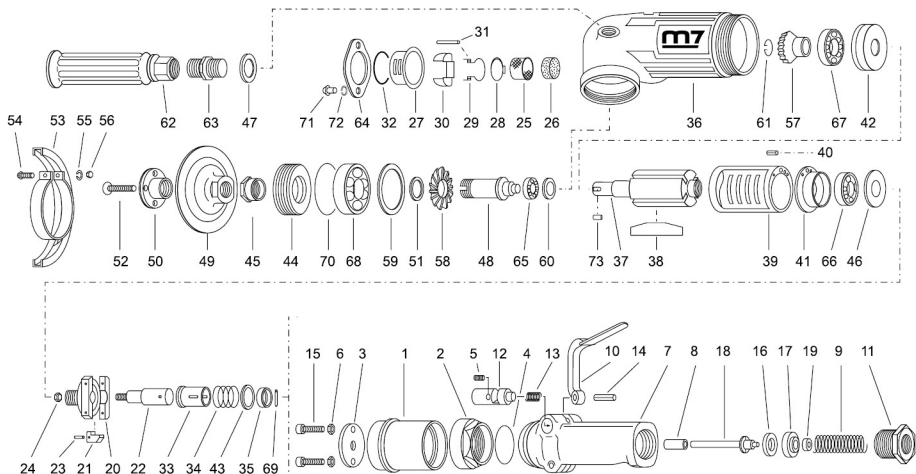

Air Angle Grinder 7"

Item No : QB-197Q

● The consumable parts ▲ The replacement parts ★ The non-replacement parts

Part List

Item No : QB-197Q

No.	Part No.	Description	Q'ty	
★	1	QB-197P01	Housing Cover	1
★	2	QB-197P02	Cup Nut	1
★	3	QB-197P03	Washer	1
▲	4	QB-197P04	O Ring (S34)	1
★	5	QB-197T05	Cap Screw (2pcs)	1 set
★	6	QB-197T06	Spring Washer (2pcs)	1 set
★	7	QB-197P07	Throttle Valve Body	1
★	8	QB-197P08	Throttle Valve Bushing	1
▲	9	QB-197P09	Throttle Valve Spring	1
★	10	QB-197P10	Throttle Valve Lever	1
★	11	QB-197P11	Inlet Bushing	1
★	12	QB-197P12	Lock Key	1
★	13	QB-197P13	Lock Spring	1
★	14	QB-197P14	Grooved Pin	1
★	15	QB-197P15	Set Screw	1
▲	16	QB-197P16	Throttle Valve	1
▲	17	QB-197P17	Throttle Valve Washer	1
▲	18	QB-197P18	Throttle Valve Rod	1
▲	19	QB-197P19	Sub Throttle Valve	1
★	20	QB-197P20	Governor Cage	1
★	21	QB-197T21	Governor Weight (2pcs)	1 set
★	22	QB-197P22	Governor Shaft	1
★	23	QB-197T23	Governor Pin (2pcs)	1 set
★	24	QB-197T24	Nut (2pcs)	1 set
★	25	QB-197P25	Strainer	1
●	26	QB-197P26	Muffler Pad	1
★	27	QB-197P27	Exhaust Cover	1
★	28	QB-197P28	Muffler Plate	1
★	29	QB-197P29	Muffler Spring	1
★	30	QB-197P30	Muffler Plate Holder	1
★	31	QB-197P31	Spring Pin (3x25)	1
▲	32	QB-197P32	O Ring (S46)	1
★	33	QB-197P33	Governor Valve	1
★	34	QB-197P34	Governor Valve Spring	1
★	35	QB-197P35	Governor Valve Spring Holder	1
★	36	QB-197P36	Housing	1
▲	37	QB-197P37	Rotor	1
●	38	QB-197T38	Rotor Blade (4pcs)	1 set