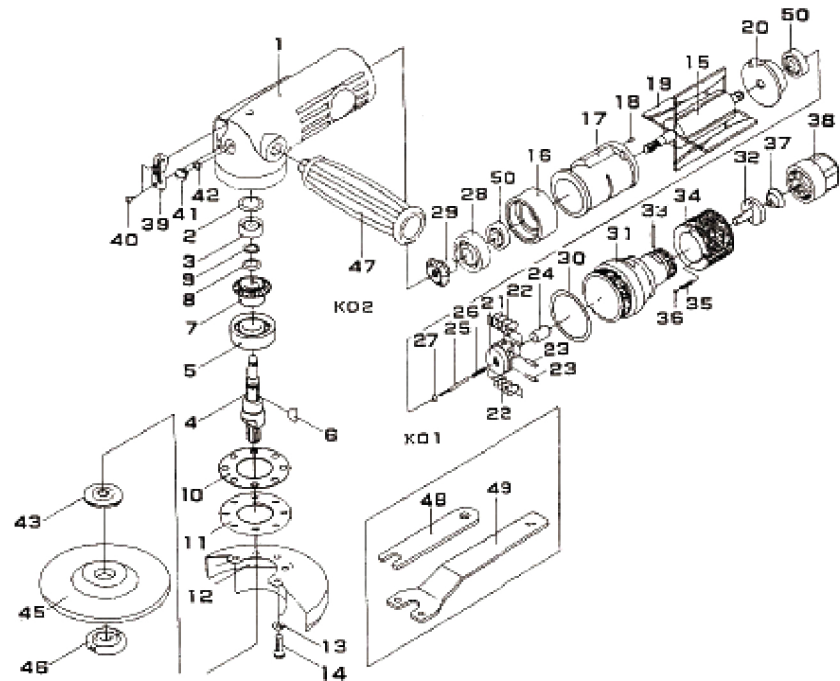

Air Angle Grinder

Item No : QB-144 QB-164

● The consumable parts ▲ The replacement parts ★ The non-replacement parts

Part List QB-144 QB-164

NO.	PART NO.	DESCRIPTION	Q'TY
★	1	QB-144P01 Motor Housing	1
▲	2	QB-144P02 Seal Plate	1
▲	3	QB-144P03 Ball Bearing	1
★	4	QB-144P04 Arbor (M10xP1.5)	1
		QB-164P04 Arbor (3/8"-24)	1
●	5	QB-144P05 Ball Bearing	1
▲	6	QB-144P06 Woodruff Key	1
●	7	QB-144P07 Bevel Gear	1
★	8	QB-144P08 Wave Washer	1
▲	9	QB-144P09 External Stop Ring	1
▲	10	QB-144P10 Gasket	1
★	11	QB-144P11 Retainer	1
★	12	QB-144P12 4" Center Wheel Guard	1
★	13	QB-144T13 Spring Washer (5PCS)	1 SET
★	14	QB-144T14 Hex Socket Head Cap Bolt (5PCS)	1 SET
★	15	QB-144P15 Rotor	1
▲	16	QB-144P16 Front End Plate	1
★	17	QB-144P17 Cylinder	1
★	18	QB-144P18 Spring Pin	1
●	19	QB-144T19 Rotor Blade (4PCS)	1 SET
▲	20	QB-144P20 Rear End Plate	1
★	21	QB-144P21 Governor	1
★	22	QB-144T22 Pendulum (8PCS)	1 SET
★	23	QB-144T23 Spring Pin (2PCS)	1 SET
★	24	QB-144P24 Plunger	1
★	25	QB-144P25 Adjust Screw	1

NO.	PART NO.	DESCRIPTION	Q'TY
★	26	QB-144P26 Spring	1
★	27	QB-144P27 Adjust Nut	1
●	28	QB-144P28 Ball Bearing	1
●	29	QB-144P29 Bevel Pinion	1
●	30	QB-144P30 O-Ring	1
★	31	QB-144P31 Governor Housing	1
★	32	QB-144P32 Throttle Valve	1
★	33	QB-144P33 Needle Roller	1
★	34	QB-144P34 Valve Ring	1
★	35	QB-144P35 Valve Spring	1
★	36	QB-144P36 Steel Ball	1
★	37	QB-144P37 Coil Spring	1
★	38	QB-144P38 Valve Joint	1
★	39	QB-144P39 Exhaust Deflector	1
★	40	QB-144T40 Tapping Screw (2PCS)	1 SET
★	41	QB-144P41 Plug	1
●	42	QB-144P42 O-ring	1
★	43	QB-144P43 Flange (M10xP1.5)	1
		QB-164P43 Flange (3/8"-24)	1
●	45	QB-144P45 4" Grinding Wheel	1
★	46	QB-144P46 Flange Nut (M10xP1.5)	1
		QB-164P46 Flange Nut (3/8"-24)	1
★	47	QB-144P47 Handle	1
★	48	QB-144P48 Wrench (A)	1
★	49	QB-144P49 Wrench (B)	1
●	50	QB-144T50 Ball Bearing (2PCS)	1 SET
●		QB-144T01 Bevel Gear Assembly (07.29)	1 SET