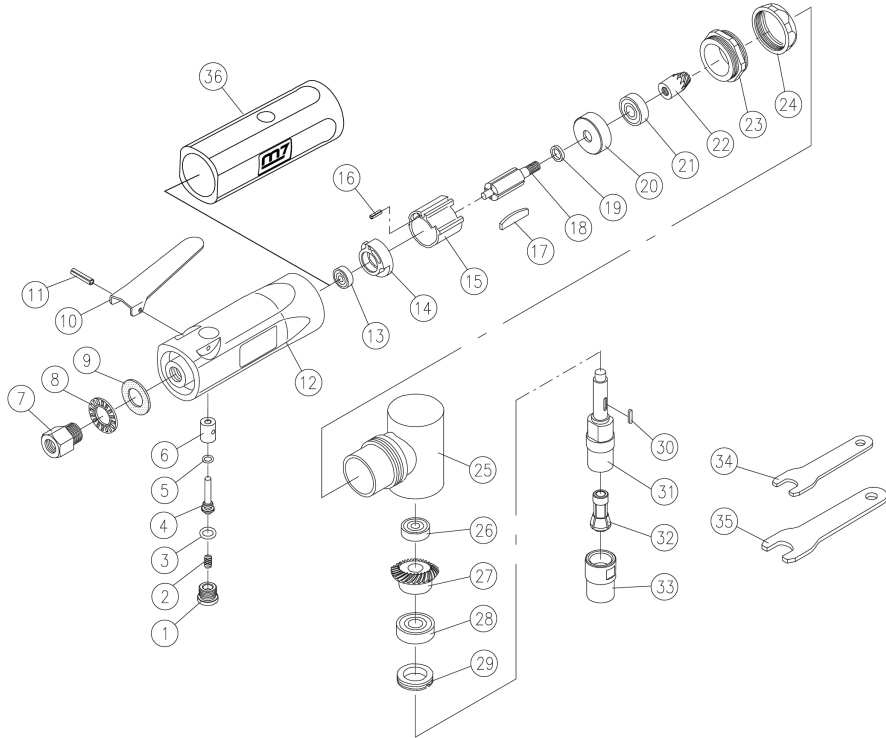

90° Air Angle Die Grinder

Item No : QA-601

● The consumable parts ▲ The replacement parts ★ The non-replacement parts

Part List

QA-601

	NO.	PART NO.	DESCRIPTION	Q'TY
★	1	QA-601P01	Plug	1
★	2	QA-601P02	Spring	1
▲	3	QA-601P03	O-Ring	1
★	4	QA-601P04	Valve Stem	1
▲	5	QA-601P05	O-Ring	1
★	6	QA-601P06	Valve Bushing	1
★	7	QA-601P07	Air Inlet Bushing	1
★	8	QA-601P08	Exhaust Deflector	1
●	9	QA-601P09	Muffler	1
★	10	QA-601P10	Throttle Lever	1
★	11	QA-601P11	Throttle Lever Pin	1
★	12	QA-601P12	Motor Housing	1
▲	13	QA-601P13	Rear End Ball Bearing	1
▲	14	QA-601P14	Rear End Plate	1
★	15	QA-601P15	Cylinder	1
▲	16	QA-601P16	Spring Pin	1
●	17	QA-601T17	Rotor Blade (5 pcs)	1 SET
★	18	QA-601P18	Rotor	1
★	19	QA-601P19	Rotor Collar	1
▲	20	QA-601P20	Front End Plate	1
▲	21	QA-601P21	Front Rotor Ball Bearing	1
●	22	QA-601P22	Pinion Gear	1
★	23	QA-601P23	Lock Nut	1
★	24	QA-601P24	Housing Cap	1
★	25	QA-601P25	Angle Head Housing	1
●	26	QA-601P26	Ball Bearing	1
●	27	QA-601P27	Spindle Gear	1
●	28	QA-601P28	Ball Bearing	1
★	29	QA-601P29	Clamp Nut	1
●	30	QA-601P30	Woodruff Key 2*8	1
●	31	QA-601P31	Spindle	1
●	32	QA-601P32 A1	Collet (3mm)	1
●	32	QA-601P32 A2	Collet (6mm)	1
●	32	QA-601P32 B 1	Collet (1/8")	1
●	32	QA-601P32 B 2	Collet (1/4")	1
★	33	QA-601P33	Collet Nut	1
★	34	QA-601P34	12# Spanner	1
★	35	QA-601P35	17# Spanner	1
★	36	QA-601P36	Grip	1