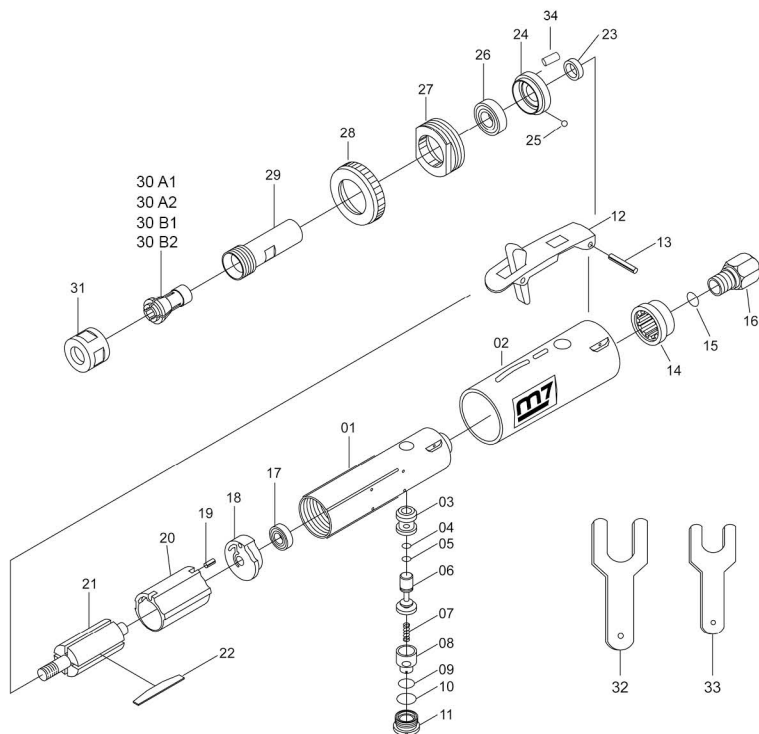

# 1/4" Air Die Grinder

Item No : QA-211

● The consumable parts ▲ The replacement parts ★ The non-replacement parts

## Part List QA-211

	NO.	PART NO.	DESCRIPTION	Q'TY
★	1	QA-211P01	Motor Housing	1
★	2	QA-211P02	Grip	1
★	3	QA-211P03	Throttle Bushing	1
▲	4	QA-211P04	O-Ring	1
▲	5	QA-211P05	O-Ring	1
★	6	QA-211P06	Valve Stem	1
★	7	QA-211P07	Spring	1
★	8	QA-211P08	Regulator	1
▲	9	QA-211P09	O-Ring	1
▲	10	QA-211P10	O-Ring	1
★	11	QA-211P11	Throttle Valve Plug	1
★	12	QA-211P12	Throttle Lever	1
★	13	QA-211P13	Spring Pin	1
★	14	QA-211P14	Exhaust Plate	1
▲	15	QA-211P15	O-Ring	1
★	16	QA-211P16	Air Inlet Bushing	1
▲	17	QA-211P17	Ball Bushing	1
▲	18	---	Rear End Plate	1
▲	19	---	Spring Pin	1
★	20	QA-211P20	Cylinder	1
★	21	QA-211P21	Rotor	1
●	22	QA-211T22	Rotor Blade (4pcs)	1 Set
★	23	QA-211P23	Rotor Collar	1
▲	24	---	Front End Plate	1

	NO.	PART NO.	DESCRIPTION	Q'TY
▲	25	---	Steel Ball	1
★	26	QA-211P26	Ball Bearing	1
▲	27	QA-211P27	Motor Clamp	1
★	28	QA-211P28	Clamp Nut	1
★	29	QA-211P29	Collet Sleeve	1
●	30A1	QA-211P30A1	Collet 3 mm	1
●	30A2	QA-211P30A2	Collet 6 mm	1
●	30B1	QA-211P30B1	Collet 1/8"	1
●	30B2	QA-211P30B2	Collet 1/4"	1
★	31	QA-211P31	Collet Nut	1
★	32	QA-211P32	19 mm Spanner Wrench	1
★	33	QA-211P33	14 mm Spanner Wrench	1
▲	34	---	Pin	1
▲		QA-211T01	Rear End Plate Ass'y (18.19)	1 Set
▲		QA-211T02	Front End Plate Ass'y (24.25.34)	1 Set