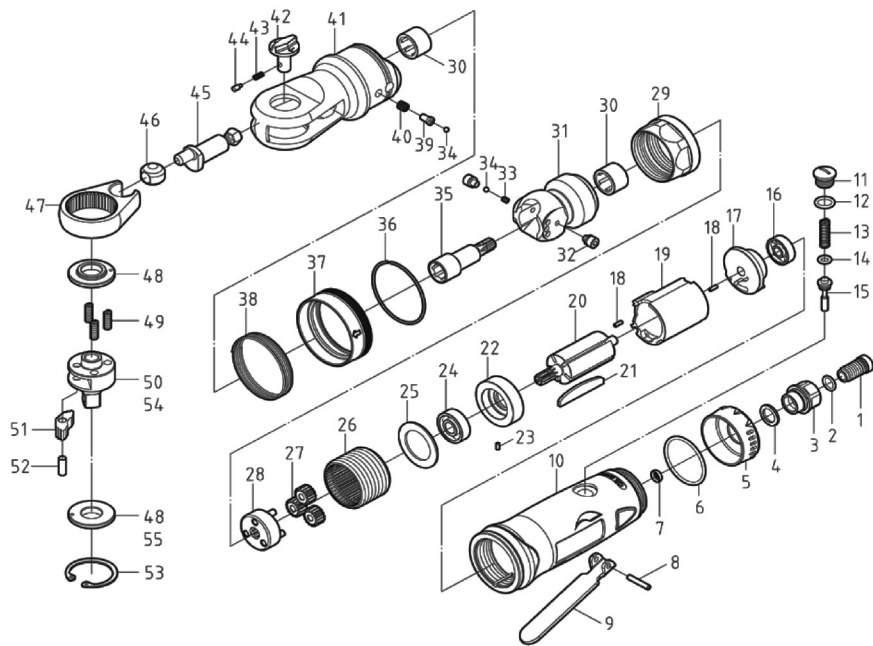

# 1/2" Air Ratchet Wrench

## Item No : NE-488

● The consumable parts ▲ The replacement parts ★ The non-replacement parts

# Part List NE-488

	NO.	PART NO.	DESCRIPTION	Q'TY
★	1	NE-488P01	Screw	1
●	2	NE-488P02	O-Ring	1
★	3	NE-488P03	Air Inlet Bushing	1
★	4	NE-488P04	Washer	1
★	5	NE-488P05	Exhaust Deflector	1
●	6	NE-488P06	O-Ring	1
★	7	NE-488P07	Air Strainer	1
★	8	NE-488P08	Spring Pin	1
★	9	NE-488P09	Throttle Lever	1
★	10	NE-488P10	Motor Housing	1
★	11	NE-488P11	Throttle Valve Plug	1
●	12	NE-488P12	O-Ring	1
★	13	NE-488P13	Spring Pin	1
●	14	NE-488P14	O-Ring	1
★	15	NE-488P15	Valve Stem	1
▲	16	NE-488P16	Ball Bearing	1
▲	17	NE-488P17	Rear End Plate	1
●	18	NE-488T18	Spring Pin ( 2pcs)	1 SET
★	19	NE-488P19	Cylinder	1
★	20	NE-488P20	Rotor	1
●	21	NE-488T21	Rotor Blade ( 5pcs)	1 SET
▲	22	NE-488P22	Front End Plate	1
●	23	NE-488P23	Position Pin	1
▲	24	NE-488P24	Ball Bearing	1
★	25	NE-488P25	Washer	1
★	26	NE-488P26	Internal Gear	1
●	27	NE-488T27	Planet Gear ( 3pcs)	1 SET

	NO.	PART NO.	DESCRIPTION	Q'TY
★	28	NE-488P28	Idle Spindle	1
★	29	NE-488P29	Clamp Nut	1
▲	30	NE-488T30	Needle Bearing ( 2pcs)	1 SET
★	31	NE-488P31	Seat Ratchet Housing	1
★	32	NE-488T32	Screw ( 2pcs)	1 SET
●	33	NE-488P33	Spring	1
●	34	NE-488T34	Steel Ball ( 2pcs)	1 SET
▲	35	NE-488P35	Anvil	1
▲	36	NE-488P36	Snap Ring	1
★	37	NE-488P37	Bit Sleeve	1
●	38	NE-488P38	Spring	1
●	39	NE-488P39	Pin	1
●	40	NE-488P40	Spring	1
★	41	NE-488P41	Ratchet Housing	1
★	42	NE-488P42	Reverse Button	1
●	43	NE-488P43	Spring	1
●	44	NE-488P44	Lock Pin	1
▲	45	NE-488P45	Crank Shaft	1
▲	46	NE-488P46	Drive Bushing	1
▲	47	NE-488P47	Ratchet Yoke	1
★	48	NE-488P48	Thrust Washer(3/8")	1
●	49	NE-488T49	Spring ( 3pcs)	1 SET
▲	51	NE-488P51	Ratchet Pawl	1
●	52	NE-488P52	Dowel Pin	1
★	53	NE-488P53	Retaining Ring	1
★	54	NE-488P54	Ratchet Anvil(1/2")	1
★	55	NE-488P55	Thrust Washer(1/2")	1