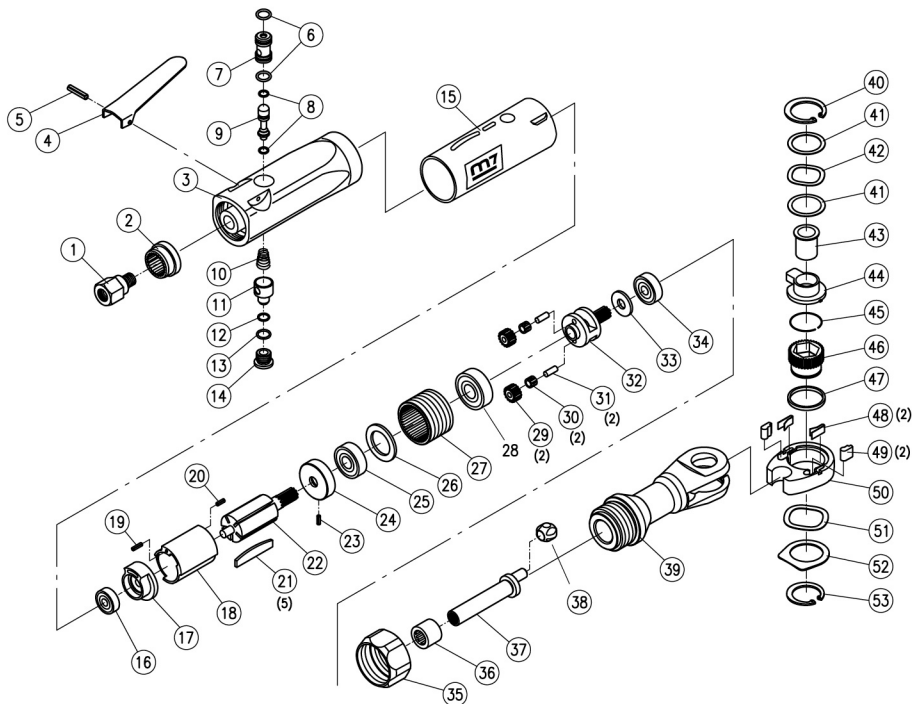

# 1/2" Air Ratchet Wrench

Item No : NE-461

● The consumable parts ▲ The replacement parts ★ The non-replacement parts

# Part List NE-461

	NO.	PART NO.	DESCRIPTION	QTY
★	1	NE-461P01	Air Inlet	1
★	2	NE-461P02	Exhaust Deflector	1
★	3	NE-461P03	Motor Housing	1
★	4	NE-461P04	Lever	1
★	5	NE-461P05	Lever Pin	1
●	6	NE-461T06	O-Ring (2PCS)	1 set
★	7	NE-461P07	Valve Bushing	1
●	8	NE-461T08	O-Ring (2PCS)	1 set
★	9	NE-461P09	Valve Stem	1
★	10	NE-461P10	Spring	1
★	11	NE-461P11	Regulator	1
●	12	NE-461P12	O-Ring	1
●	13	NE-461P13	O-Ring	1
★	14	NE-461P14	Valve Screw	1
★	15	NE-461P15	Rubber	1
▲	16	NE-461P16	Ball Bearing 626ZZ	1
▲	17	NE-461P17	Rear End Plate	1
★	18	NE-461P18	Cylinder	1
★	19	NE-461P19	Pin	1
★	20	NE-461P20	Spring Pin	1
●	21	NE-461T21	Rotor Blade (5PCS)	1 set
★	22	NE-461P22	Rotor	1
★	23	NE-461P23	Spring Pin	1
▲	24	NE-461P24	Front End Plate	1
▲	25	NE-461P25	Ball Bearing 608ZZ	1
★	26	NE-461P26	Washer	1
★	27	NE-461P27	Internal Gear	1

	NO.	PART NO.	DESCRIPTION	QTY
▲	28	NE-461P28	Ball Bearing 6001ZZ	1
★	29	NE-461T29	Gear (2PCS)	1 set
★	30	NE-461T30	Needle Bearing KT477 (2PCS)	1 set
★	31	NE-461T31	Planet Pin (2PCS)	1 set
▲	32	NE-461P32	Planet Cage	1
★	33	NE-461P33	Washer	1
★	34	NE-461P34	Ball Bearing 608ZZ	1
★	35	NE-461P35	Clamp Nut	1
★	36	NE-461P36	Needle Bearing 1212-HKQ	1
▲	37	NE-461P37	Crank Shaft	1
▲	38	NE-461P38	Driver Bushing	1
★	39	NE-461P39	Ratchet Housing	1
★	40	NE-461P40	Retaining Ring	1
▲	41	NE-461T41	Washer (2PCS)	1 set
▲	42	NE-461P42	Wave Washer	1
★	43	NE-461P43	Reverse Bushing	1
★	44	NE-461P44	Reverse Lever	1
★	45	NE-461P45	Ring	1
▲	46	NE-461P46	Ratchet Ring	1
★	47	NE-461P47	Ring	1
▲	48	NE-461T48	Ratchet Pawl Spring (2PCS)	1 set
▲	49	NE-461T49	Ratchet Pawl (2PCS)	1 set
▲	50	NE-461P50	Ratchet Yoke	1
▲	51	NE-461P51	Wave Washer	1
★	52	NE-461P52	Spacer	1
★	53	NE-461P53	Retaining Ring	1