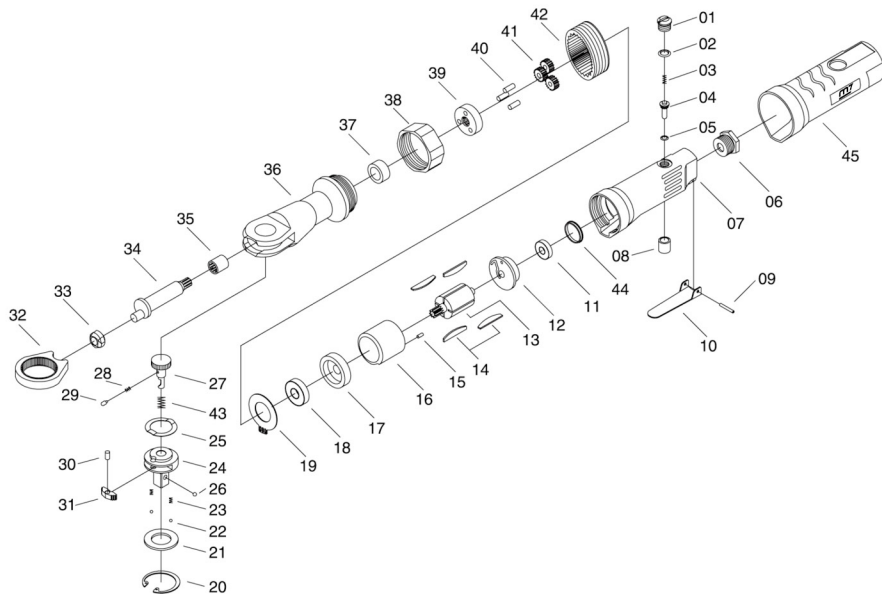

1/2" Air Ratchet Wrench

Item No : NE-432

● The consumable parts ▲ The replacement parts ★ The non-replacement parts

Part List NE-432

	No	Part No	Description	Q'ty
×	1	---	Throttle Valve Plug	1
×	2	---	O-Ring	1
×	3	---	Spring	1
×	4	---	Valve Stem	1
×	5	---	O-Ring	1
×	6	---	Air Inlet Bushing	1
×	7	---	Motor Housing	1
×	8	---	Throttle Bushing	1
★	9	NE-432P09	Spring Pin	1
★	10	NE-432P10	Throttle Lever	1
●	11	NE-432P11	Ball Bearing	1
▲	12	NE-432P12	Rear End Plate	1
★	13	NE-432P13	Rotor	1
●	14	NE-432T14	Rotor Blade (5pcs)	1 set
★	15	NE-432P15	Spring Pin	1
★	16	NE-432P16	Cylinder	1
▲	17	NE-432P17	Front End Plate	1
●	18	NE-432P18	Ball Bearing	1
★	19	NE-432P19	Exhaust Cover	1
×	20	---	Retaining Ring	1
×	21	---	Thrust Washer	1
×	22	---	Steel Ball (2pcs)	1 set
×	23	---	Spring (2pcs)	1 set
×	24	---	Ratchet Anvil	1
×	25	---	Washer	1

	No	Part No	Description	Q'ty
×	26	---	Steel Ball	1
×	27	---	Reverse Button	1
×	28	---	Spring	1
×	29	---	Spring Cap	1
×	30	---	Dowel Pin	1
×	31	---	Ratchet Pawl	1
▲	32	NE-432P32	Ratchet Yoke	1
▲	33	NE-432P33	Drive Bushing	1
▲	34	NE-432P34	Crank Shaft	1
×	35	---	Needle Bearing	1
×	36	---	Ratchet Housing	1
×	37	---	Bushing	1
★	38	NE-432P38	Clamp Nut	1
×	39	---	Idler Spindle	1
×	40	---	Planet Pin (3pcs)	1 set
×	41	---	Planet Gear (3pcs)	1 set
★	42	NE-432P42	Internal Gear	1
×	43	---	Spring	1
★	44	NE-432P44	Bearing Cap	1
★	45	NE-432P45	Grip	1
★		NE-432T01	Motor Housing Ass'y (06.07.08)	1 set
★		NE-432T02	Throttle Valve Ass'y (01~05)	1 set
●		NE-432T03	Planet Gear Ass'y (39.40.41)	1 set
★		NE-432T04	Ratchet Housing Ass'y (35.36.37)	1 set
●		NE-432T05	Ratchet Anvil Ass'y (20~31.43)	1 set