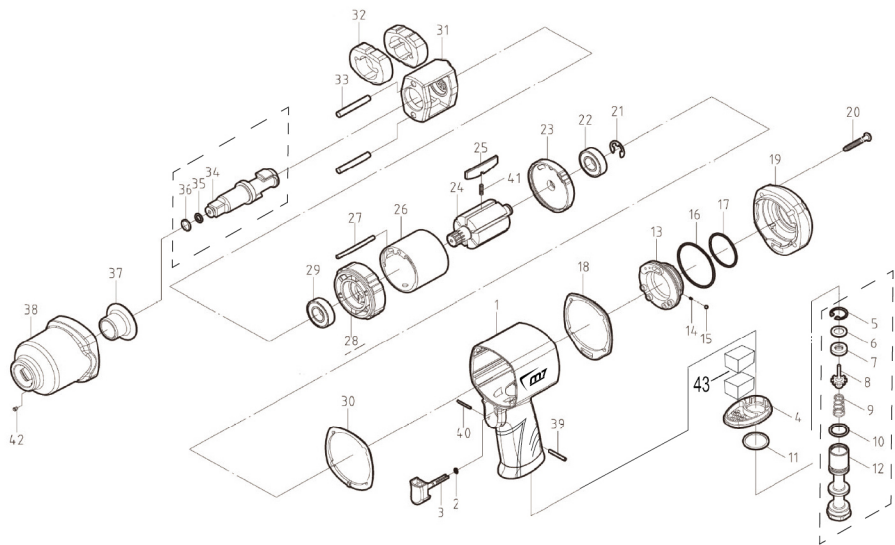

1/2" Composite Air Impact Wrench CE

Item No : NC-4233

● The consumable parts ▲ The replacement parts ★ The non-replacement parts

Part List Twin Hammer Type NC-4233

NO.	CODE NO.	PARTS NAME (ENG)	Q'TY
★	1	2P01 Housing	1
▲	2	NC-4233P02 O-Ring	1
★	3	NC-4233P03 Trigger	1
★	4	NC-4233P04 Exhaust Deflector	1
★	5	NC-4233P05 Retaining Ring	1
★	6	NC-4233P06 Washer	1
★	7	NC-4233P07 Oil Seal	1
★	8	NC-4233P08 Pin Valve Rod	1
★	9	NC-4233P09 Cone Spring	1
★	10	NC-4233P10 O-Ring	1
★	11	NC-4233P11 Washer	1
★	12	NC-4233P12 Air Inlet	1
★	13	NC-4233P13 Reverse Lever	1
★	14	NC-4233P14 Spring	1
★	15	NC-4233P15 Steel Ball	1
▲	16	NC-4233P16 O-Ring	1
▲	17	NC-4233P17 E-Ring	1
●	18	NC-4233P18 Packing	1
★	19	NC-4233P19 Cover	1
★	20	NC-4233T20 Screw (4 pcs)	1 SET
★	21	NC-4233P21 E-Ring	1 SET
▲	22	NC-4233P22 Ball Bearing	1
▲	23	NC-4233P23 Rear Plate	1
★	24	NC-4233P24 Rotor	1
●	25	NC-4233T25 Blade (7 pcs)	1 SET
★	26	NC-4233P26 Cylinder	1

NO.	CODE NO.	PARTS NAME (ENG)	Q'TY
★	26	NC-4233P26 Cylinder	1
★	27	NC-4233P27 Spring Pin	1
▲	28	NC-4233P28 Front Plate	1
▲	29	NC-4233P29 Ball Bearing	1
●	30	NC-4233P30 Packing	1
▲	31	NC-4233P31 Hammer Cage	1
▲	32	NC-4233T32 Hammer (2 pcs)	1 SET
▲	33	NC-4233T33 Hammer Pin (2 pcs)	1 SET
●	34	NC-4233P34 Anvil	1
●	35	NC-4233P35 O-Ring	1
●	36	NC-4233P36 Anvil Collar	1
★	37	NC-4233P37 Bushing	1
★	38	NC-4233P38 Front Casing	1
★	39	NC-4233P39 Spring Pin	1
★	40	NC-4233P40 Spring Pin	1
▲	41	NC-4233T41 Spring (7 pcs)	1 SET
★	42	NC-4233P42 Oil Drop	1
●	43	NC-4233T43 Muffler Element (2 pcs)	1 SET
▲		NC-4233T01 Throttle Valve Ass'y (05~10,12)	1 SET
●		NC-4233T02 Anvil Ass'y (34,35,36)	1 SET