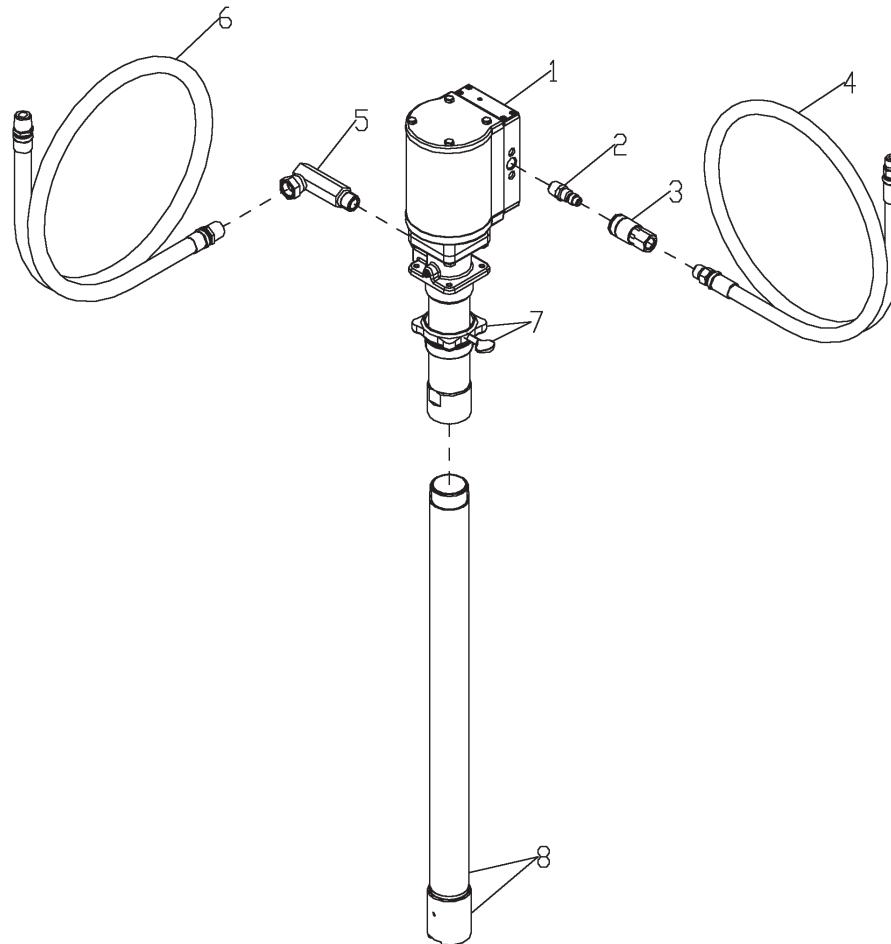

MODELS V305055BB & V410055BB
PMV 55 Gal. Pump Kits
5:1 & 10:1 Ratios

ITEM NO.	DESCRIPTION	PART NO.	QUANTITY		REFER TO SEPARATE INSTRUCTIONS
			MODEL V305055BB	MODEL V410055BB	
1	5:1 PMV Oil Pump Assy	V305000000	1	NA	SEC A6 PG 68
	10:1 PMV Oil Pump Assy	V410000000	NA	1	SEC A6 PG 69
	Mounting Kit (Includes Items 2 thru 8)	K000055BB	1	1	
2	Air Nipple, 3/8 NPT Male	5875	1	1	
3	Air Coupler, 3/8 NPT Female	5874	1	1	
4	3/8 X 60" Air Hose Assy	273299	1	1	
5	90° Swivel Connector	241584	1	1	
6	1/2" X 60" Discharge Hose	73060	1	1	
7	Bung Bushing	85824	1	1	
8	Suction Tube Assy, 55 Gal.	85807	1	1	