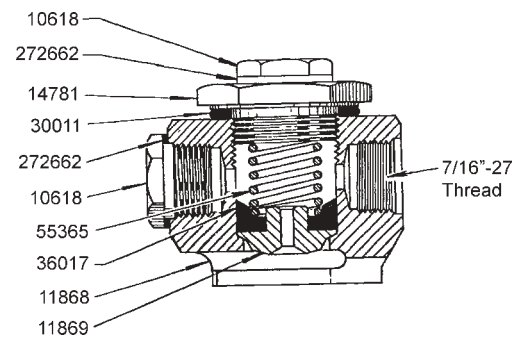

HIGH PRESSURE
(30 LB. LUBRICANT CAPACITY)

**5845
Hydraulic Coupler**

**81458
Button Head Coupler**

81647
Bare Pun
Assembly

**80924
Check and Swivel**

**81768
Delivery Hose (7 Ft. Length)**

**81673
Delivery Hose (5 Ft. Length)**