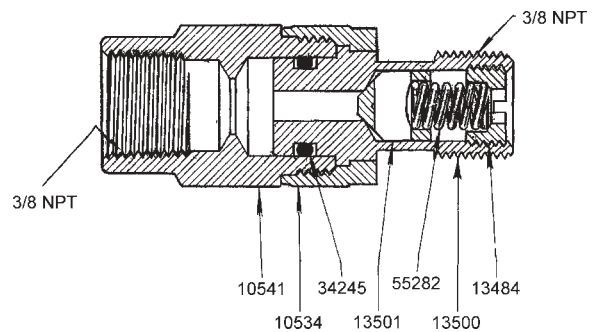

HIGH PRESSURE
(30 LB. LUBRICANT CAPACITY)

**5845
Hydraulic Coupler**

**81458
Button Head Coupler**

81647
Bare Pun
Assembly

**80924
Check and Swivel**

**81768
Delivery Hose (7 Ft. Length)**

**81673
Delivery Hose (5 Ft. Length)**