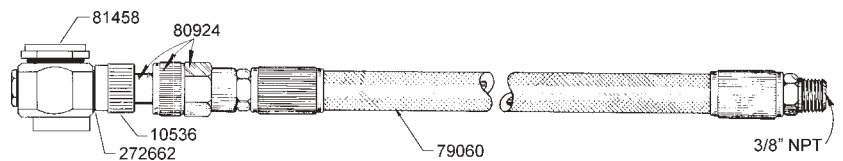

HIGH PRESSURE
(30 LB. LUBRICANT CAPACITY)

**5845
Hydraulic Coupler**

**81458
Button Head Coupler**

81647
Bare Pun
Assembly

**80924
Check and Swivel**

**81768
Delivery Hose (7 Ft. Length)**

**81673
Delivery Hose (5 Ft. Length)**