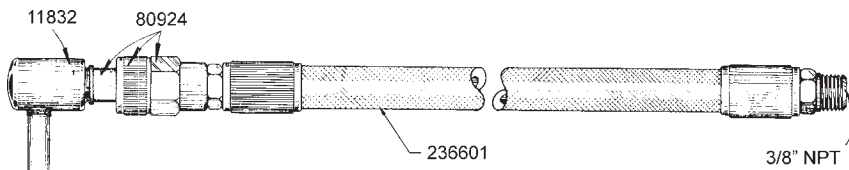

HIGH PRESSURE
(30 LB. LUBRICANT CAPACITY)

**5845
Hydraulic Coupler**

**81458
Button Head Coupler**

81647
Bare Pun
Assembly

**80924
Check and Swivel**

**81768
Delivery Hose (7 Ft. Length)**

**81673
Delivery Hose (5 Ft. Length)**