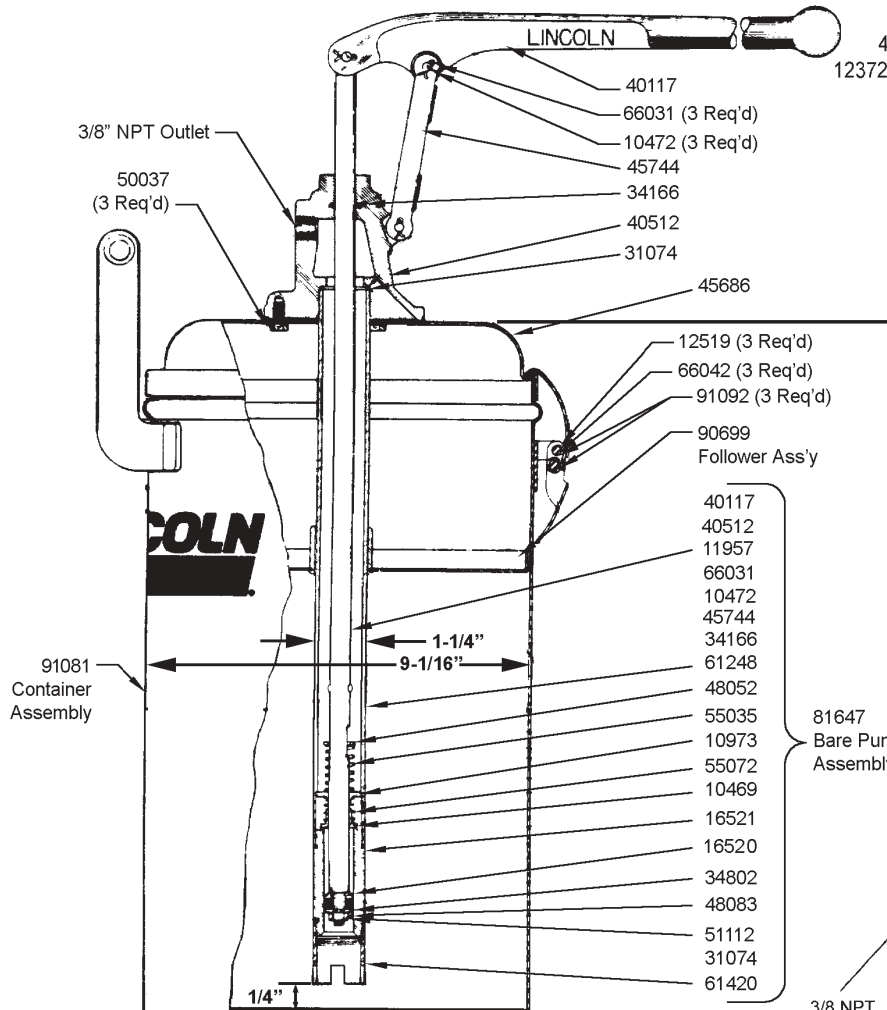

HIGH PRESSURE
(30 LB. LUBRICANT CAPACITY)

**5845
Hydraulic Coupler**

**81458
Button Head Coupler**

81647
Bare Pun
Assembly

**80924
Check and Swivel**

**81768
Delivery Hose (7 Ft. Length)**

**81673
Delivery Hose (5 Ft. Length)**