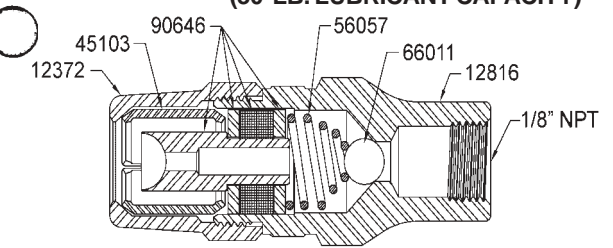

HIGH PRESSURE
(30 LB. LUBRICANT CAPACITY)

**5845
Hydraulic Coupler**

**81458
Button Head Coupler**

81647
Bare Pun
Assembly

**80924
Check and Swivel**

**81768
Delivery Hose (7 Ft. Length)**

**81673
Delivery Hose (5 Ft. Length)**